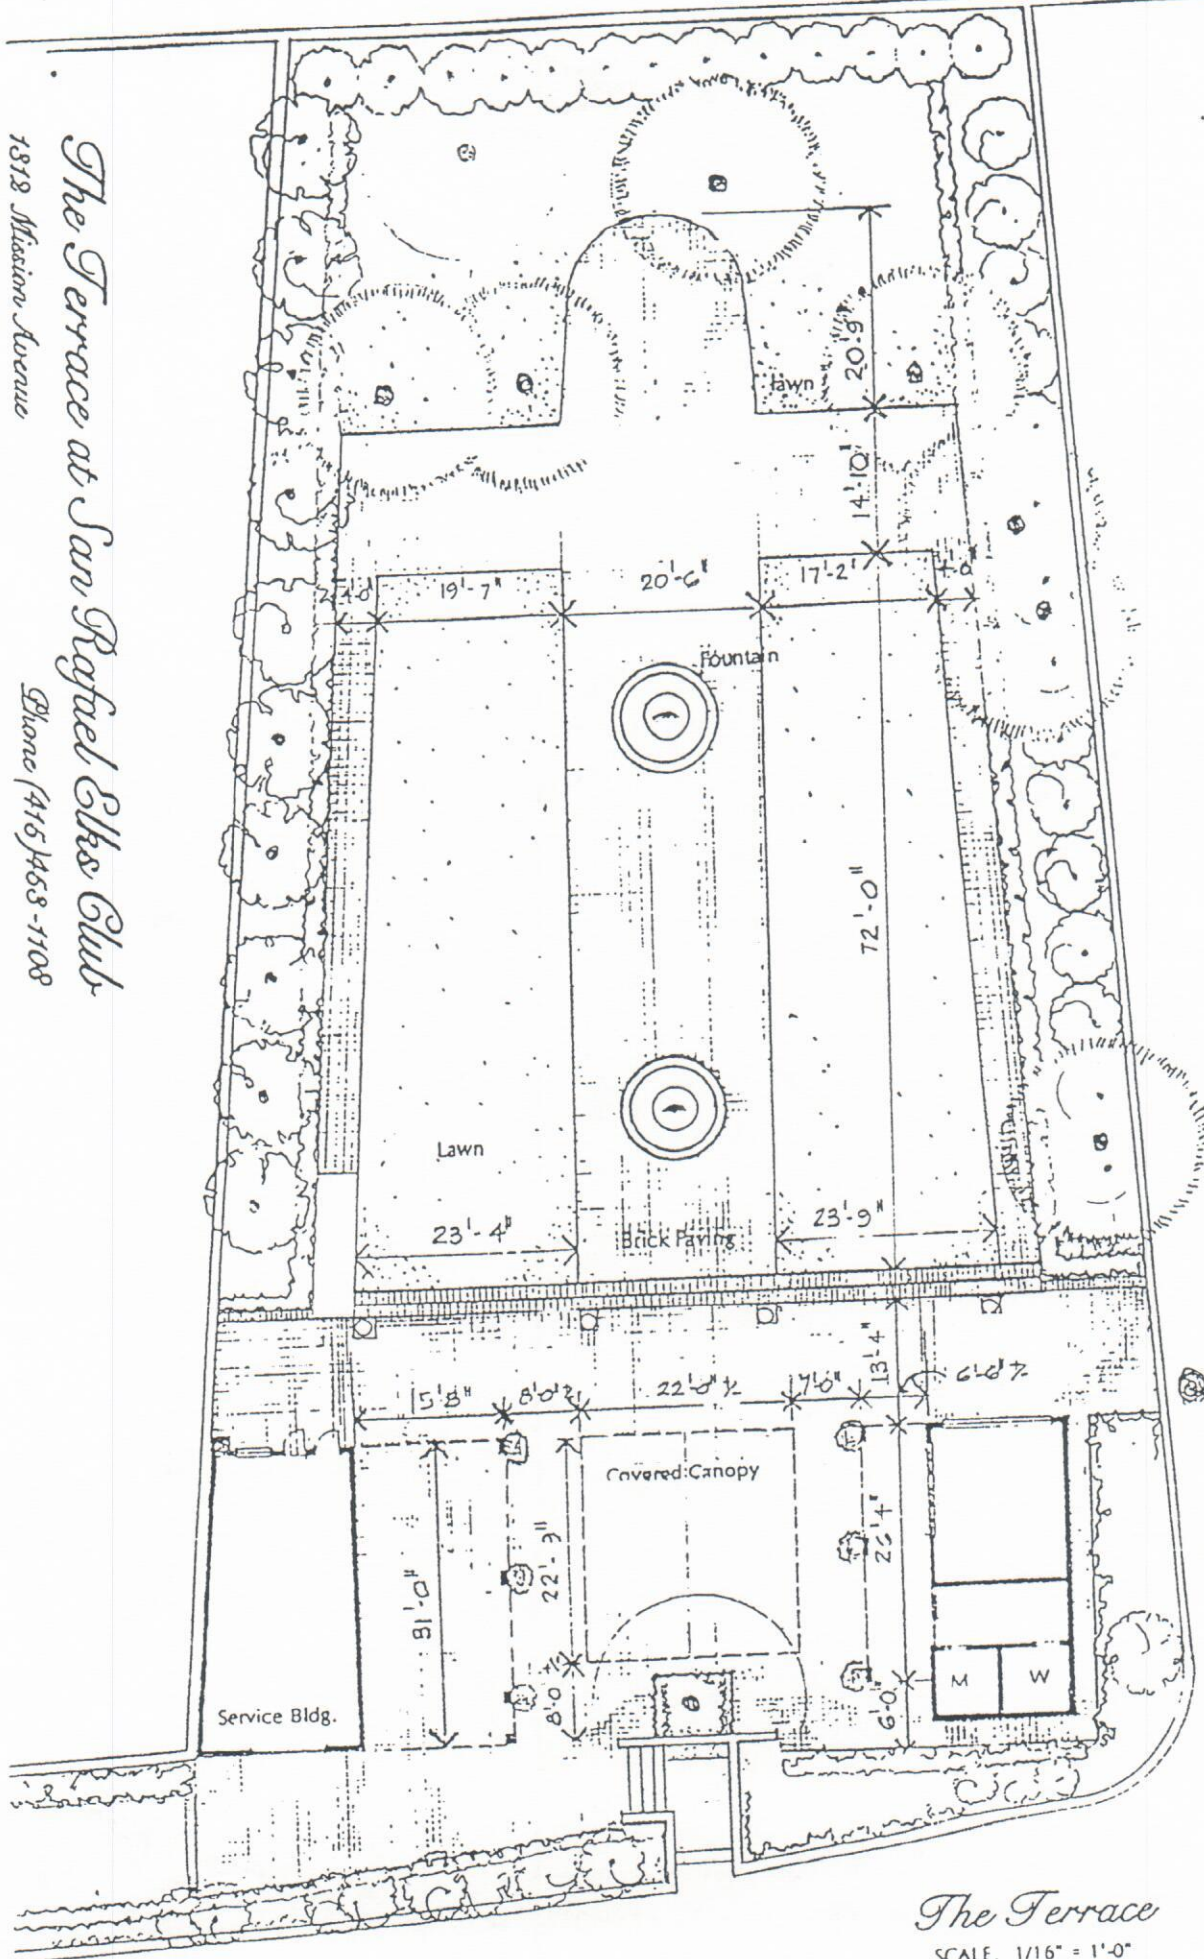

1818 Mission Avenue

The Terrace at San Rafael Elks Club

Phone (415) 468-1108

The Terrace
SCALE. 1/16" = 1'-0"