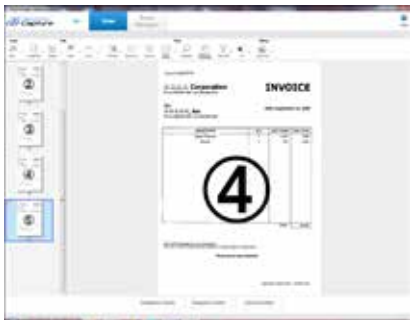

'Browse View' clearly shows the captured content:

'Page View' reveals any additionally extracted information, such as invoice numbers, in an editable field:

Creating and maintaining PaperStream profiles and capturing routines directly within PaperStream Capture 1.5 is intuitively easy: