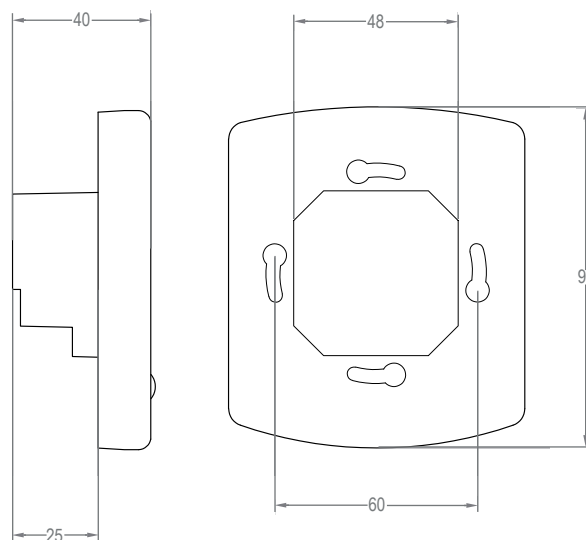

Technical:

- Installed dimensions: 99mm x 86mm x 15mm
- Weight: 195g
- IP rating: IP20

Electrical data:

- Power supply: 230VAC 50/60Hz
- Rating: 3A
- Max switching current: 3A

Temperature range:

- Temperature range: 5°C to 35°C
- Accuracy: ±1°C