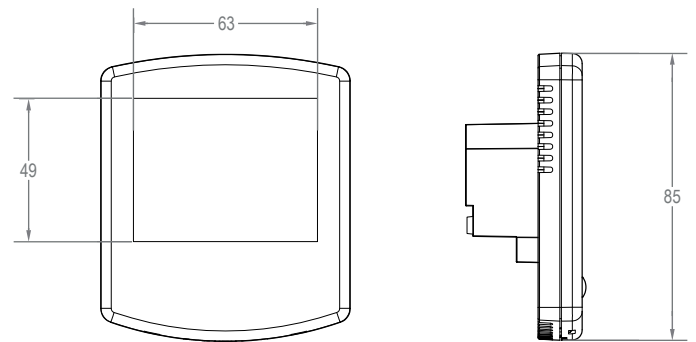

### Technical:

- Installed dimensions: 85mm x 85mm x 13mm
- Weight: 137g
- IP rating: IP20