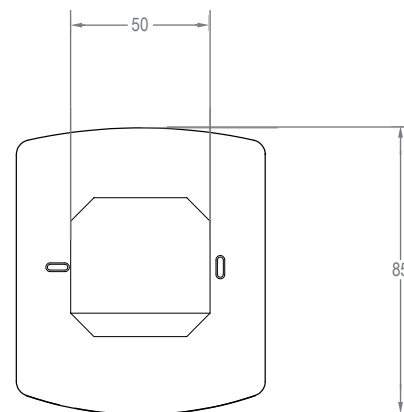

### Technical:

- Installed dimensions: 85mm x 85mm x 13mm
- Weight: 137g
- IP rating: IP20