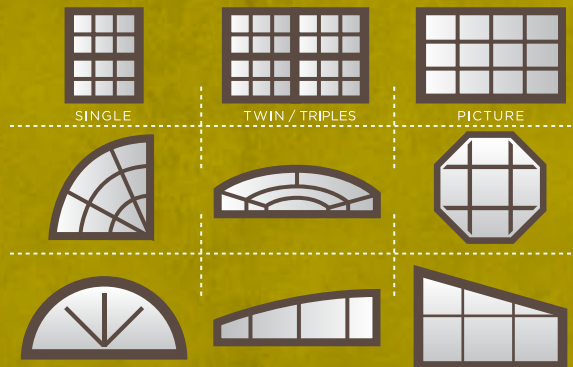

SIZING MATRIX

Rough Opening	18"	24"	28"	30"	32"	36"	40"	44"	48"
Unit Size	17.5"	23.5"	27.5"	29.5"	31.5"	35.5"	39.5"	43.5"	47.5"
36"	35.5" 1630	40.5" 2030	45.5" 2430	48.5" 2630	51.5" 2830	54.5" 3030	57.5" 3430	60.5" 3830	63.5" 4030
44"	45.5" 1638	50.5" 2038	55.5" 2438	58.5" 2638	61.5" 2838	64.5" 3038	67.5" 3438	70.5" 3838	73.5" 4038
48"	47.5" 1640	52.5" 2040	57.5" 2440	60.5" 2640	63.5" 2840	66.5" 3040	69.5" 3440	72.5" 3840	75.5" 4040
52"	51.5" 1644	56.5" 2044	61.5" 2444	64.5" 2644	67.5" 2844	70.5" 3044	73.5" 3444	76.5" 3844	79.5" 4044
60"	59.5" 1650	64.5" 2050	69.5" 2450	72.5" 2650	75.5" 2850	78.5" 3050	81.5" 3450	84.5" 3850	87.5" 4050
62"	62.5" 1652	67.5" 2052	72.5" 2452	75.5" 2652	78.5" 2852	81.5" 3052	84.5" 3452	87.5" 3852	90.5" 4052
72"	71.5" 1660	76.5" 2060	81.5" 2460	84.5" 2660	87.5" 2860	90.5" 3060	93.5" 3460	96.5" 3860	99.5" 4060
84"	83.5" 1670	88.5" 2070	93.5" 2470	96.5" 2670	99.5" 2870	102.5" 3070	105.5" 3470	108.5" 3870	111.5" 4070

 Meets Egress

ARCHITECTURAL SHAPES

Other styles and shapes are available

White

Almond

This product meets Energy Star thermal performance requirements with Low-E Glass or better upgrade.