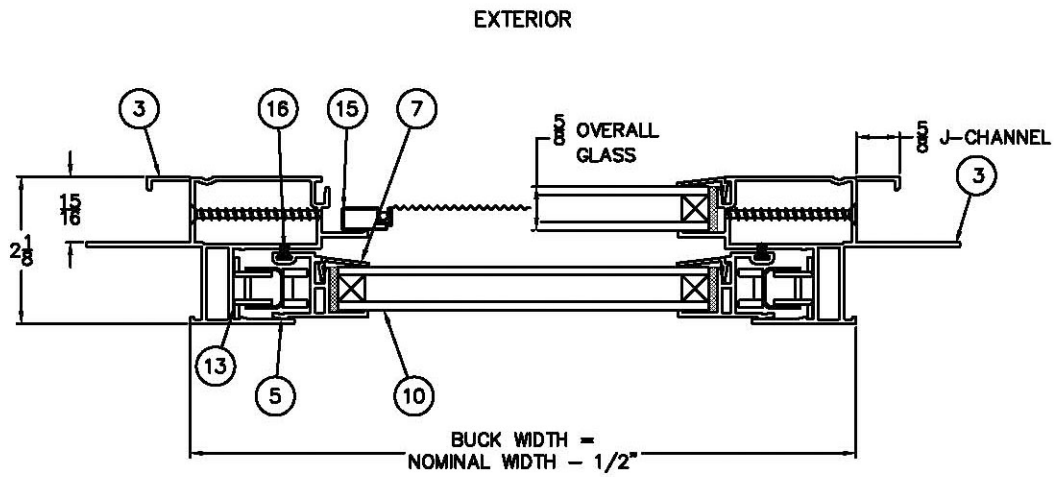

ITEM	DESCRIPTION
1	MAINFRAME HEAD
2	MAINFRAME SILL
3	MAINFRAME JAMB
4	FIXED MEETING RAIL
5	RTM RAIL /VERT SASH STILE
6	SASH LOCK RAIL
7	5/8" I.G. GLASS STOP
8	FIXED MEETING RAIL REINFORCE.
9	SASH LOCK RAIL REINFORCE.
10	5/8" INSULATING GLASS
11	SASH SWEEP LOCK
12	SASH BALANCE CAM
13	BLOCK & TACKLE SASH BALANCE
14	GLASS SETTING BLOCK
15	INSECT SCREEN w/HARDWARE
16	HIGH-DENSITY CENTER FIN PILE

OPTIONAL 13/16" MUNTINS

**STYLE 30 VINYL
SINGLE HUNG
SIDE LOAD WINDOW**