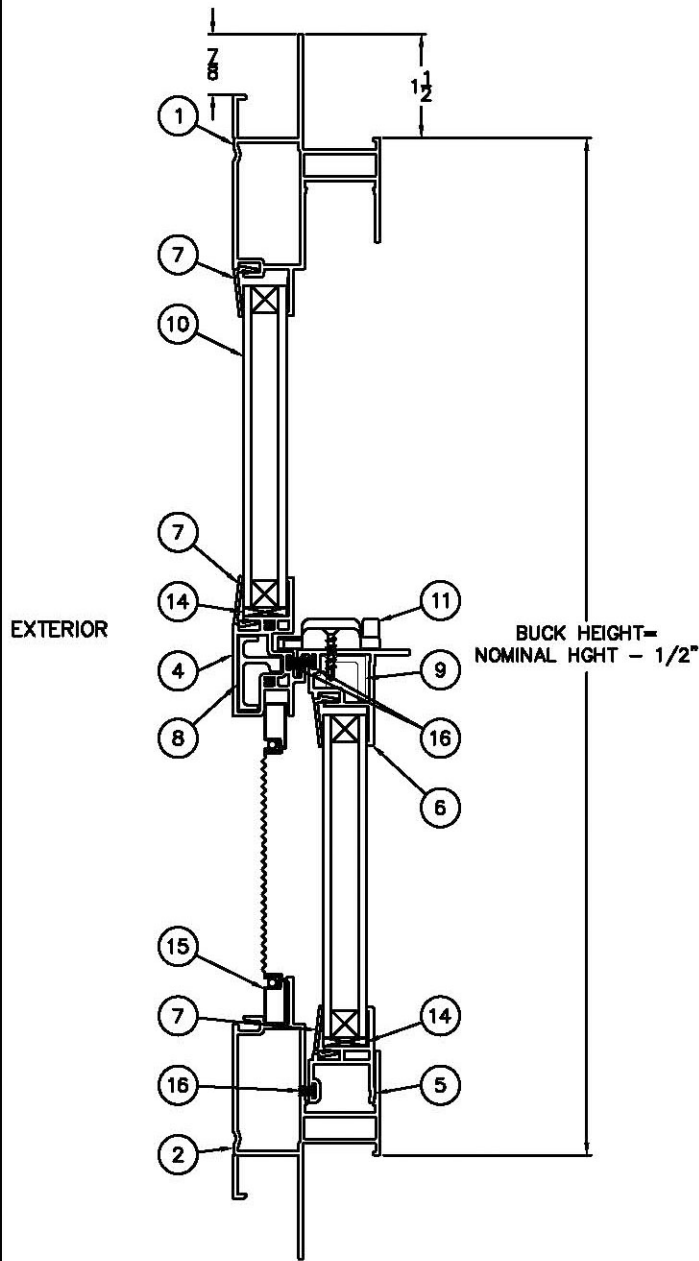

ITEM	DESCRIPTION
1	MAINFRAME HEAD
2	MAINFRAME SILL
3	MAINFRAME JAMB
4	FIXED MEETING RAIL
5	RTM RAIL /VERT SASH STILE
6	SASH LOCK RAIL
7	5/8" I.G. GLASS STOP
8	FIXED MEETING RAIL REINFORCE.
9	SASH LOCK RAIL REINFORCE.
10	5/8" INSULATING GLASS
11	SASH SWEEP LOCK
12	SASH BALANCE CAM
13	BLOCK & TACKLE SASH BALANCE
14	GLASS SETTING BLOCK
15	INSECT SCREEN w/HARDWARE
16	HIGH-DENSITY CENTER FIN PILE

OPTIONAL 13/16" MUNTINS

**STYLE 30 VINYL
SINGLE HUNG
SIDE LOAD WINDOW**