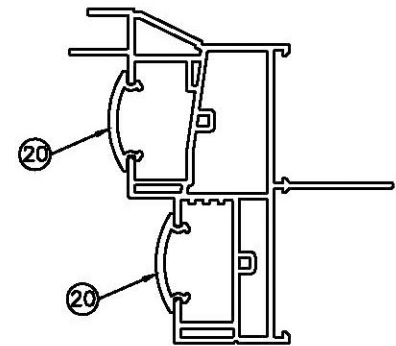

NOMINAL HEIGHT

BUCK HEIGHT
NH - .500

NO.	PART DESCRIPTION
1	FRAME HEAD
2	FRAME SILL
3	FRAME JAMB (RIGHT)
4	FRAME JAMB (LEFT)
5	HEAD ADAPTOR
6	UPPER VENT HEAD
7	UPPER VENT SILL
8	UPPER VENT JAMB (RIGHT)
9	UPPER VENT JAMB (LEFT)
10	LOCK RAIL
11	LOWER VENT SILL
12	LOWER VENT JAMB (RIGHT)
13	LOWER VENT JAMB (LEFT)
14	VERTICAL GLAZING BEAD
15	HORIZONTAL GLAZING BEAD
16	GLASS
17	SCREEN HEAD
18	SCREEN SILL
19	SCREEN JAMBS
20	VENT STOP
21	UPPER VENT SILL REINF
22	BOTTOM VENT JAMB REINF
23	LOCK RAIL REINFORCEMENT
24	BALANCE COVER