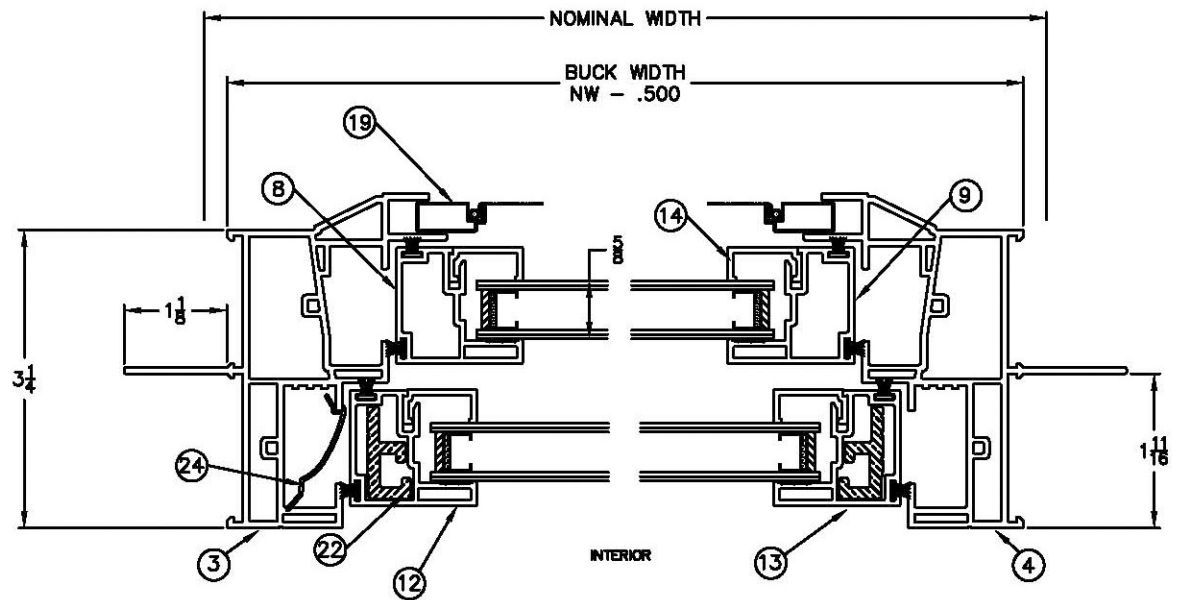

NOMINAL HEIGHT

BUCK HEIGHT
NH - .500

NO.	PART DESCRIPTION
1	FRAME HEAD
2	FRAME SILL
3	FRAME JAMB (RIGHT)
4	FRAME JAMB (LEFT)
5	HEAD ADAPTOR
6	UPPER VENT HEAD
7	UPPER VENT SILL
8	UPPER VENT JAMB (RIGHT)
9	UPPER VENT JAMB (LEFT)
10	LOCK RAIL
11	LOWER VENT SILL
12	LOWER VENT JAMB (RIGHT)
13	LOWER VENT JAMB (LEFT)
14	VERTICAL GLAZING BEAD
15	HORIZONTAL GLAZING BEAD
16	GLASS
17	SCREEN HEAD
18	SCREEN SILL
19	SCREEN JAMBS
20	VENT STOP
21	UPPER VENT SILL REINF
22	BOTTOM VENT JAMB REINF
23	LOCK RAIL REINFORCEMENT
24	BALANCE COVER

**STYLE 55 VINYL
DOUBLE HUNG**