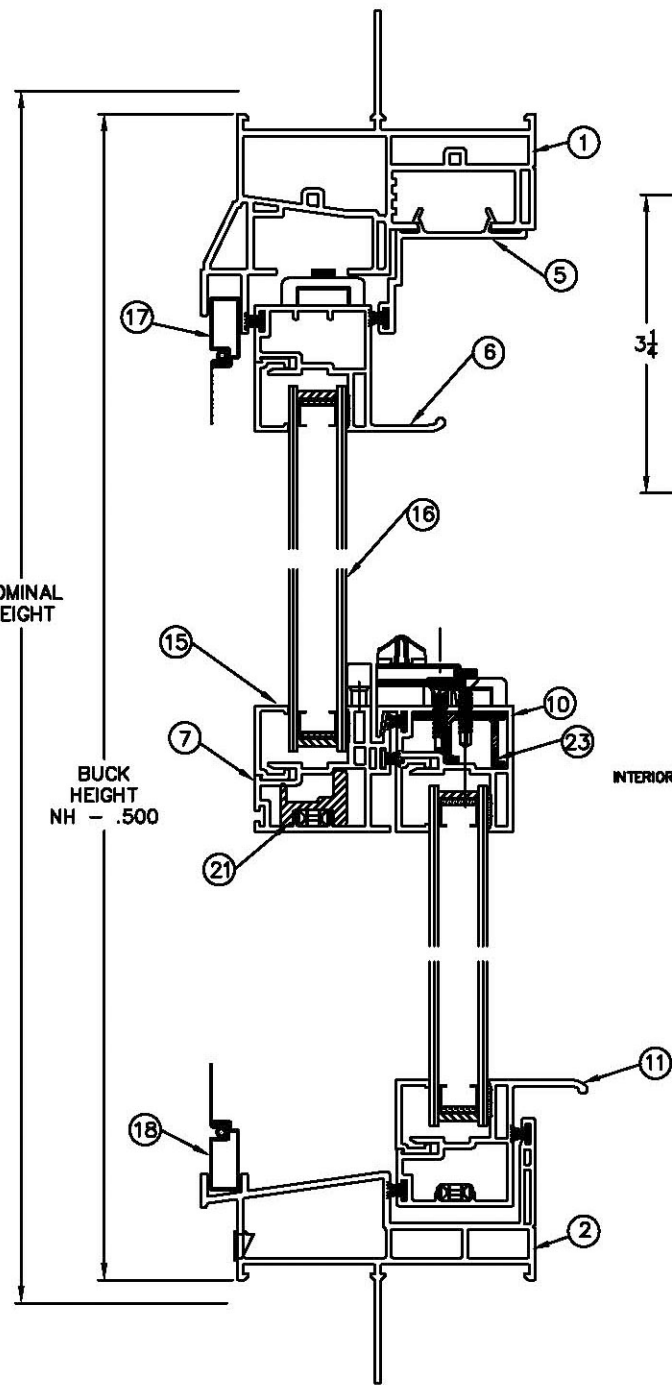

NOMINAL HEIGHT

BUCK HEIGHT
NH - .500

NO.	PART DESCRIPTION
1	FRAME HEAD
2	FRAME SILL
3	FRAME JAMB (RIGHT)
4	FRAME JAMB (LEFT)
5	HEAD ADAPTOR
6	UPPER VENT HEAD
7	UPPER VENT SILL
8	UPPER VENT JAMB (RIGHT)
9	UPPER VENT JAMB (LEFT)
10	LOCK RAIL
11	LOWER VENT SILL
12	LOWER VENT JAMB (RIGHT)
13	LOWER VENT JAMB (LEFT)
14	VERTICAL GLAZING BEAD
15	HORIZONTAL GLAZING BEAD
16	GLASS
17	SCREEN HEAD
18	SCREEN SILL
19	SCREEN JAMBS
20	VENT STOP
21	UPPER VENT SILL REINF
22	BOTTOM VENT JAMB REINF
23	LOCK RAIL REINFORCEMENT
24	BALANCE COVER

**STYLE 55 VINYL
DOUBLE HUNG**