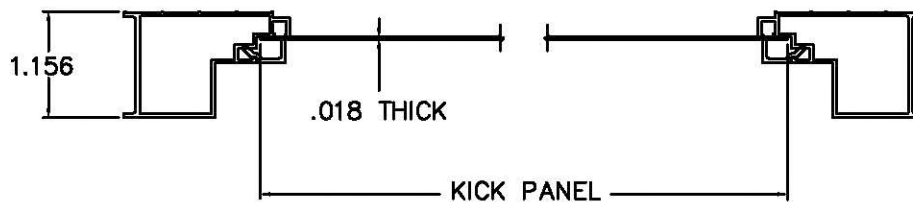

VERTICAL VIEW

HORIZONTAL VIEW

KICK PANEL DETAIL INTERIOR

STANDARD "D" GRILLE NOT SHOWN FOR CLARITY

STYLE 575  
SCREEN DOOR