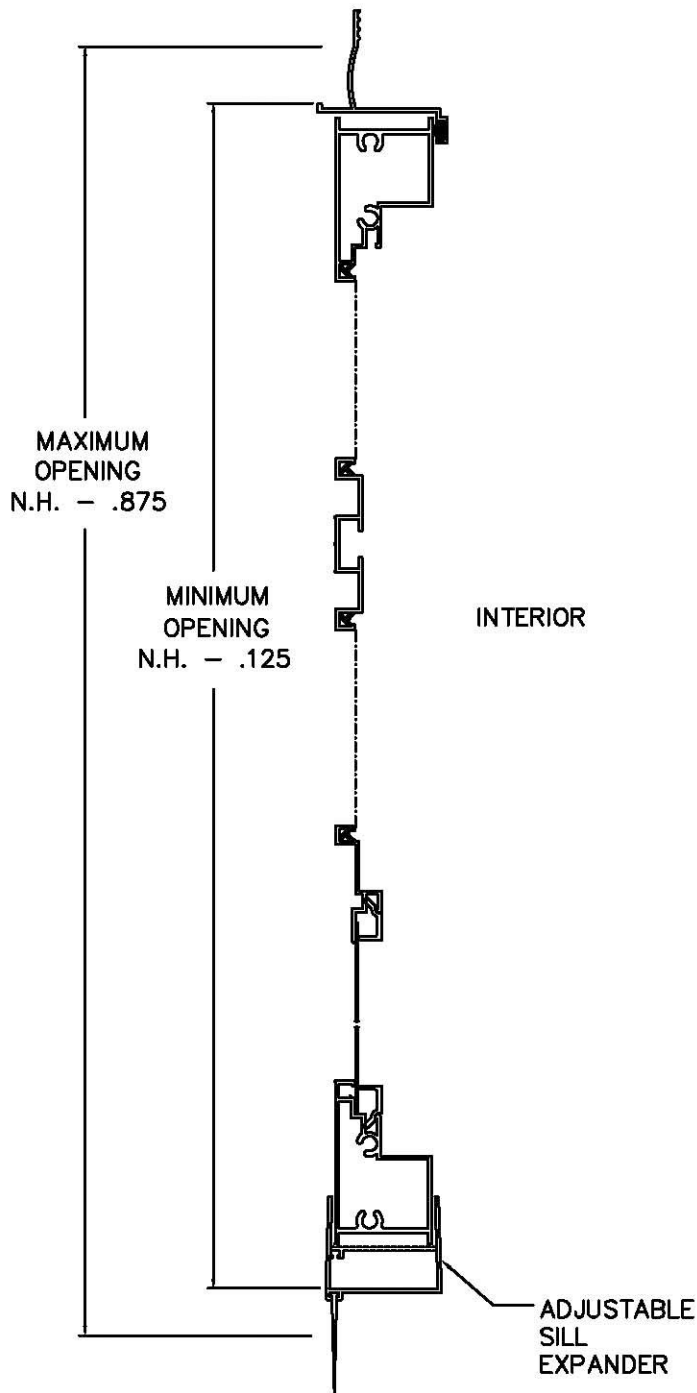

VERTICAL VIEW

HORIZONTAL VIEW

KICK PANEL DETAIL INTERIOR

STANDARD "D" GRILLE NOT SHOWN FOR CLARITY

STYLE 575  
SCREEN DOOR