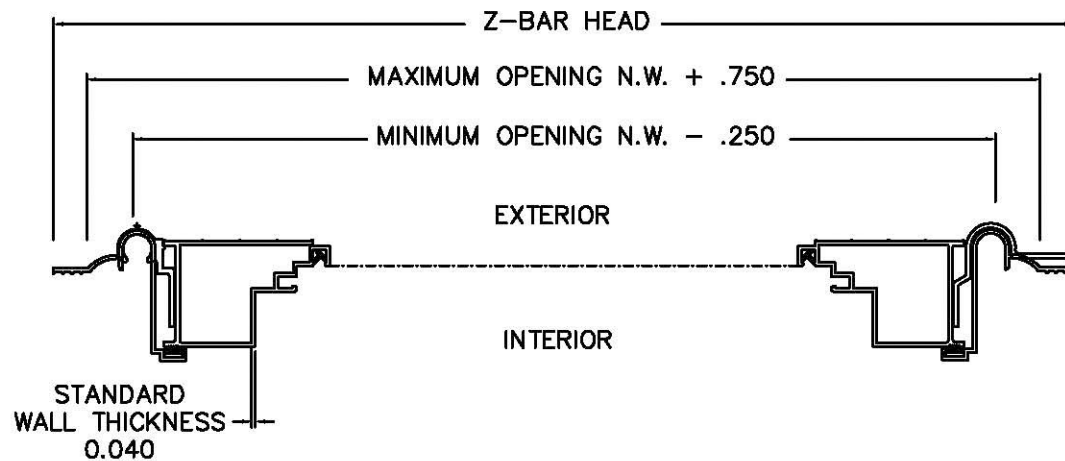

VERTICAL VIEW

HORIZONTAL VIEW

KICK PANEL DETAIL INTERIOR

STANDARD "D" GRILLE NOT SHOWN FOR CLARITY

STYLE 575  
SCREEN DOOR