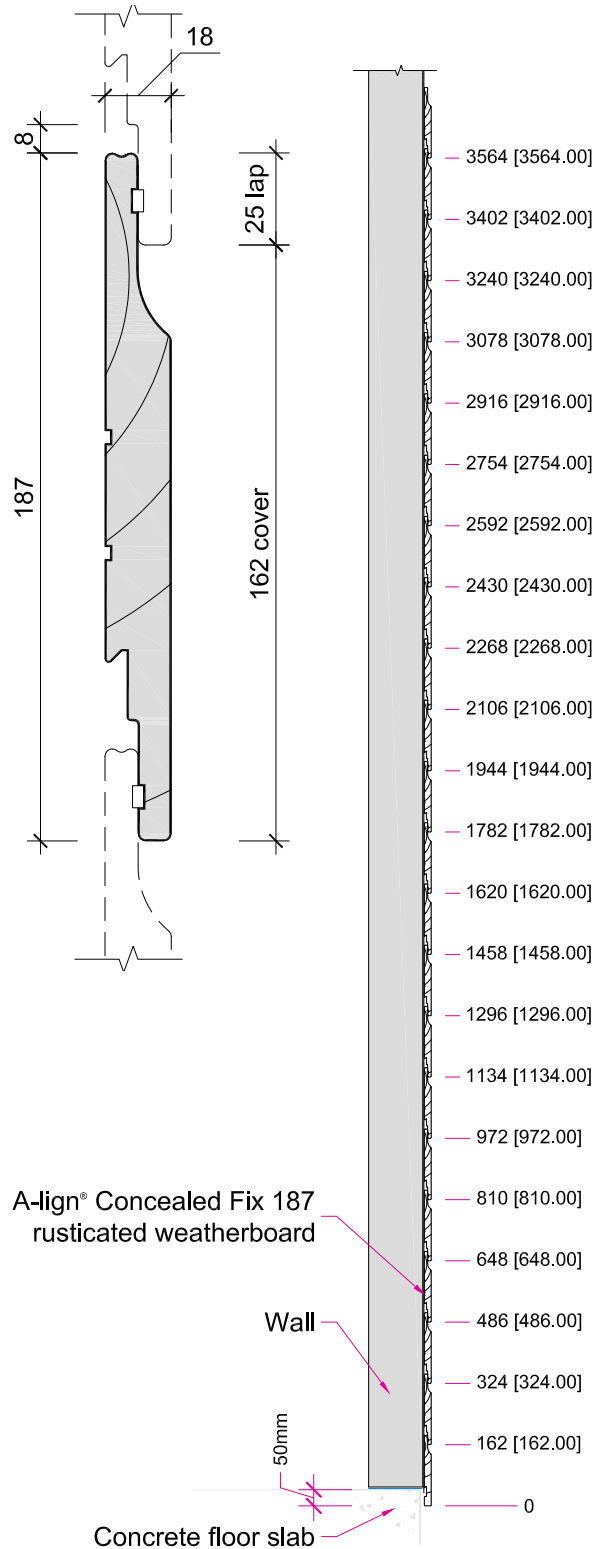

Set out Guide

A-lign 142
Concealed Fix Rusticated weatherboard

A-lign 187
Concealed Fix Rusticated weatherboard

Dimensions within brackets are rounded to millimetres
A-lign® Concealed Fix weatherboard to finish min 50 mm below floor level (and 175mm above finished ground level or 100 mm above paving)