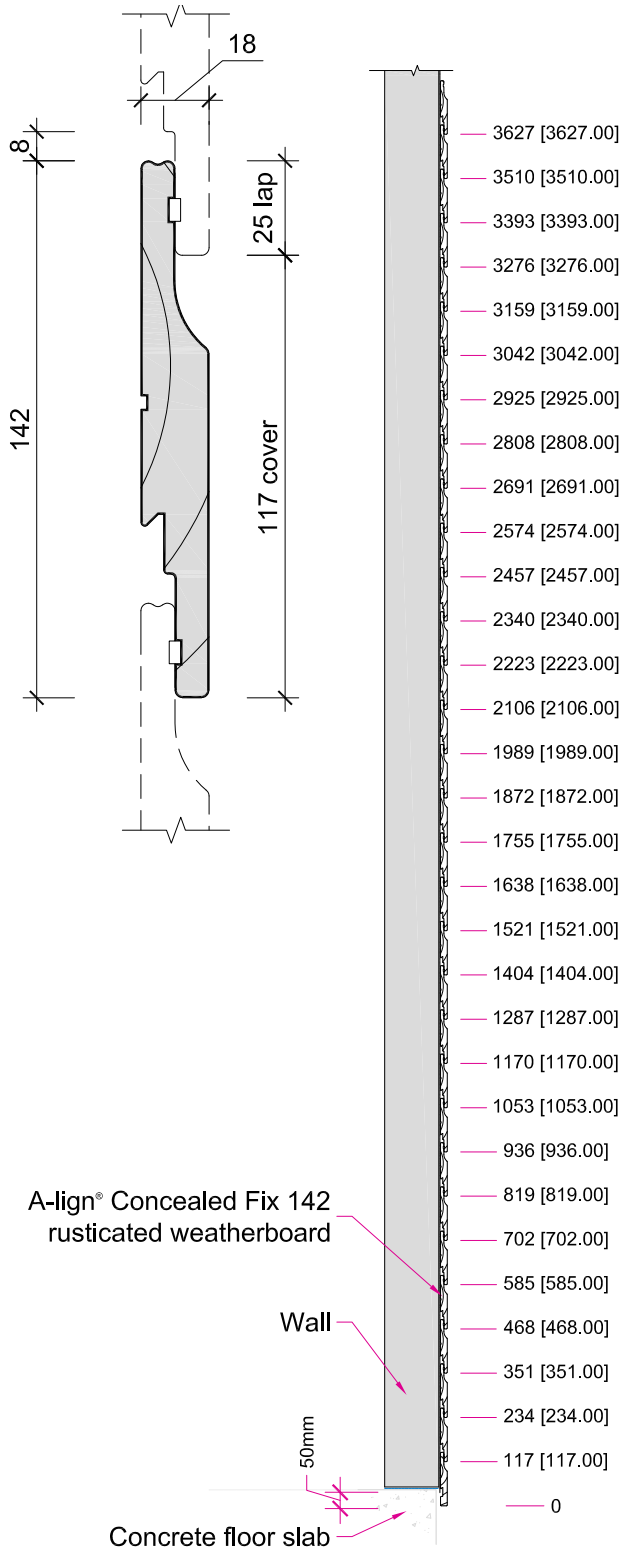

Set out Guide

A-lign 142
Concealed Fix Rusticated weatherboard

A-lign 187
Concealed Fix Rusticated weatherboard

Dimensions within brackets are rounded to millimetres
A-lign® Concealed Fix weatherboard to finish min 50 mm below floor level (and 175mm above finished ground level or 100 mm above paving)