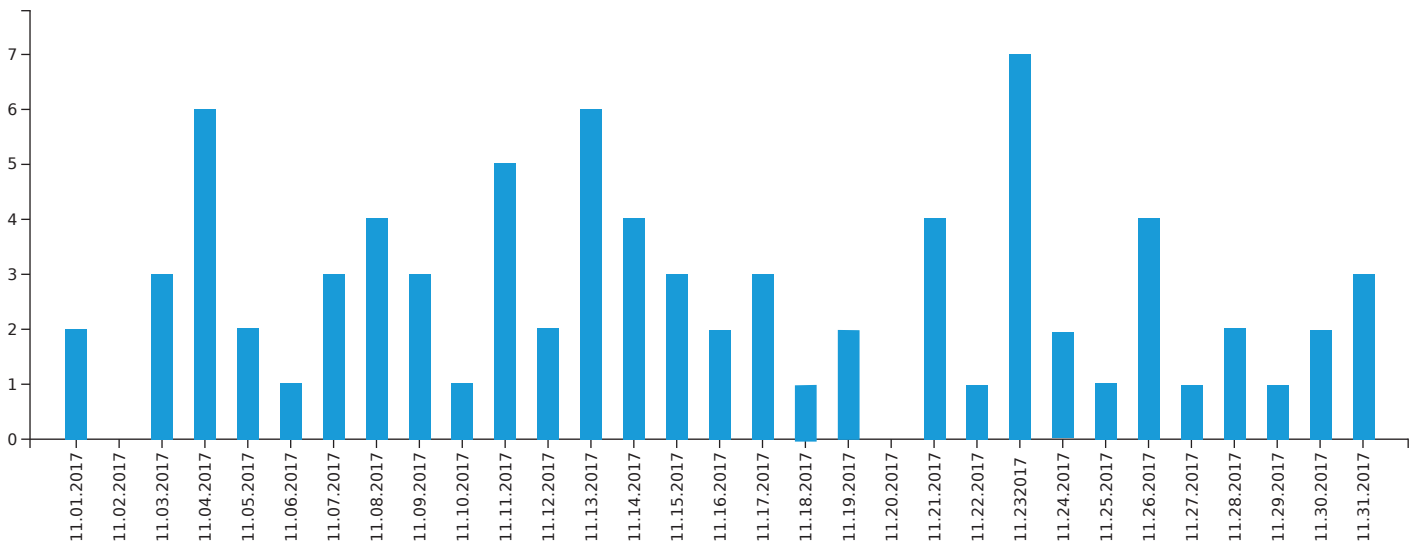

AIRSPACE SECURITY REPORT

LOCATION: PRIMARY DATA CENTER

DATE: 11/01/2017 - 11/31/2017

81

TOTAL NUMBER OF INCIDENTS

AVG. ALERTS / DAY	3
AVG. INCIDENTS / DAY	2.7
AVG. DURATION / INCIDENT	3 minutes
HOTSPOT ZONE	--
MAX. INCIDENTS / DAY	6

TOP DRONES

NO.	TOTAL TIME	MODEL	FIRST SEEN	LAST SEEN	INCIDENTS
1	2 hours	DJI Lightbridge	11/01/2017, 11:15:15 am	11/25/2017, 2:14:34 pm	27
2	an hour	DJI OcuSync	11/08/2017, 2:43:49 pm	11/28/2017, 8:29:07 am	12
3	37 minutes	DJI Lightbridge Retrofit	11/08/2017, 2:43:49 pm	11/31/2017, 3:55:19 pm	8
4	14 minutes	Parrot BEBOP 2	11/11/2017, 7:03:26 am	11/30/2017, 7:44:59 pm	8
5	5 minutes	DJI Phantom III Standard	11/15/2017, 11:35:22 am	11/29/2017, 6:41:14 pm	5
6	a minute	Parrot AR Drone 2.0	11/03/2017, 7:22:31 am	11/19/2017, 7:31:23 am	2
7	a few seconds	Parrot Wi-Fi	11/04/2017, 7:18:27 am	11/15/2017, 7:19:03 am	2

This compilation shows the sum of durations of the same model or protocol-types in the reported period of time.

QUANTITY OF DRONES

Incidents per day