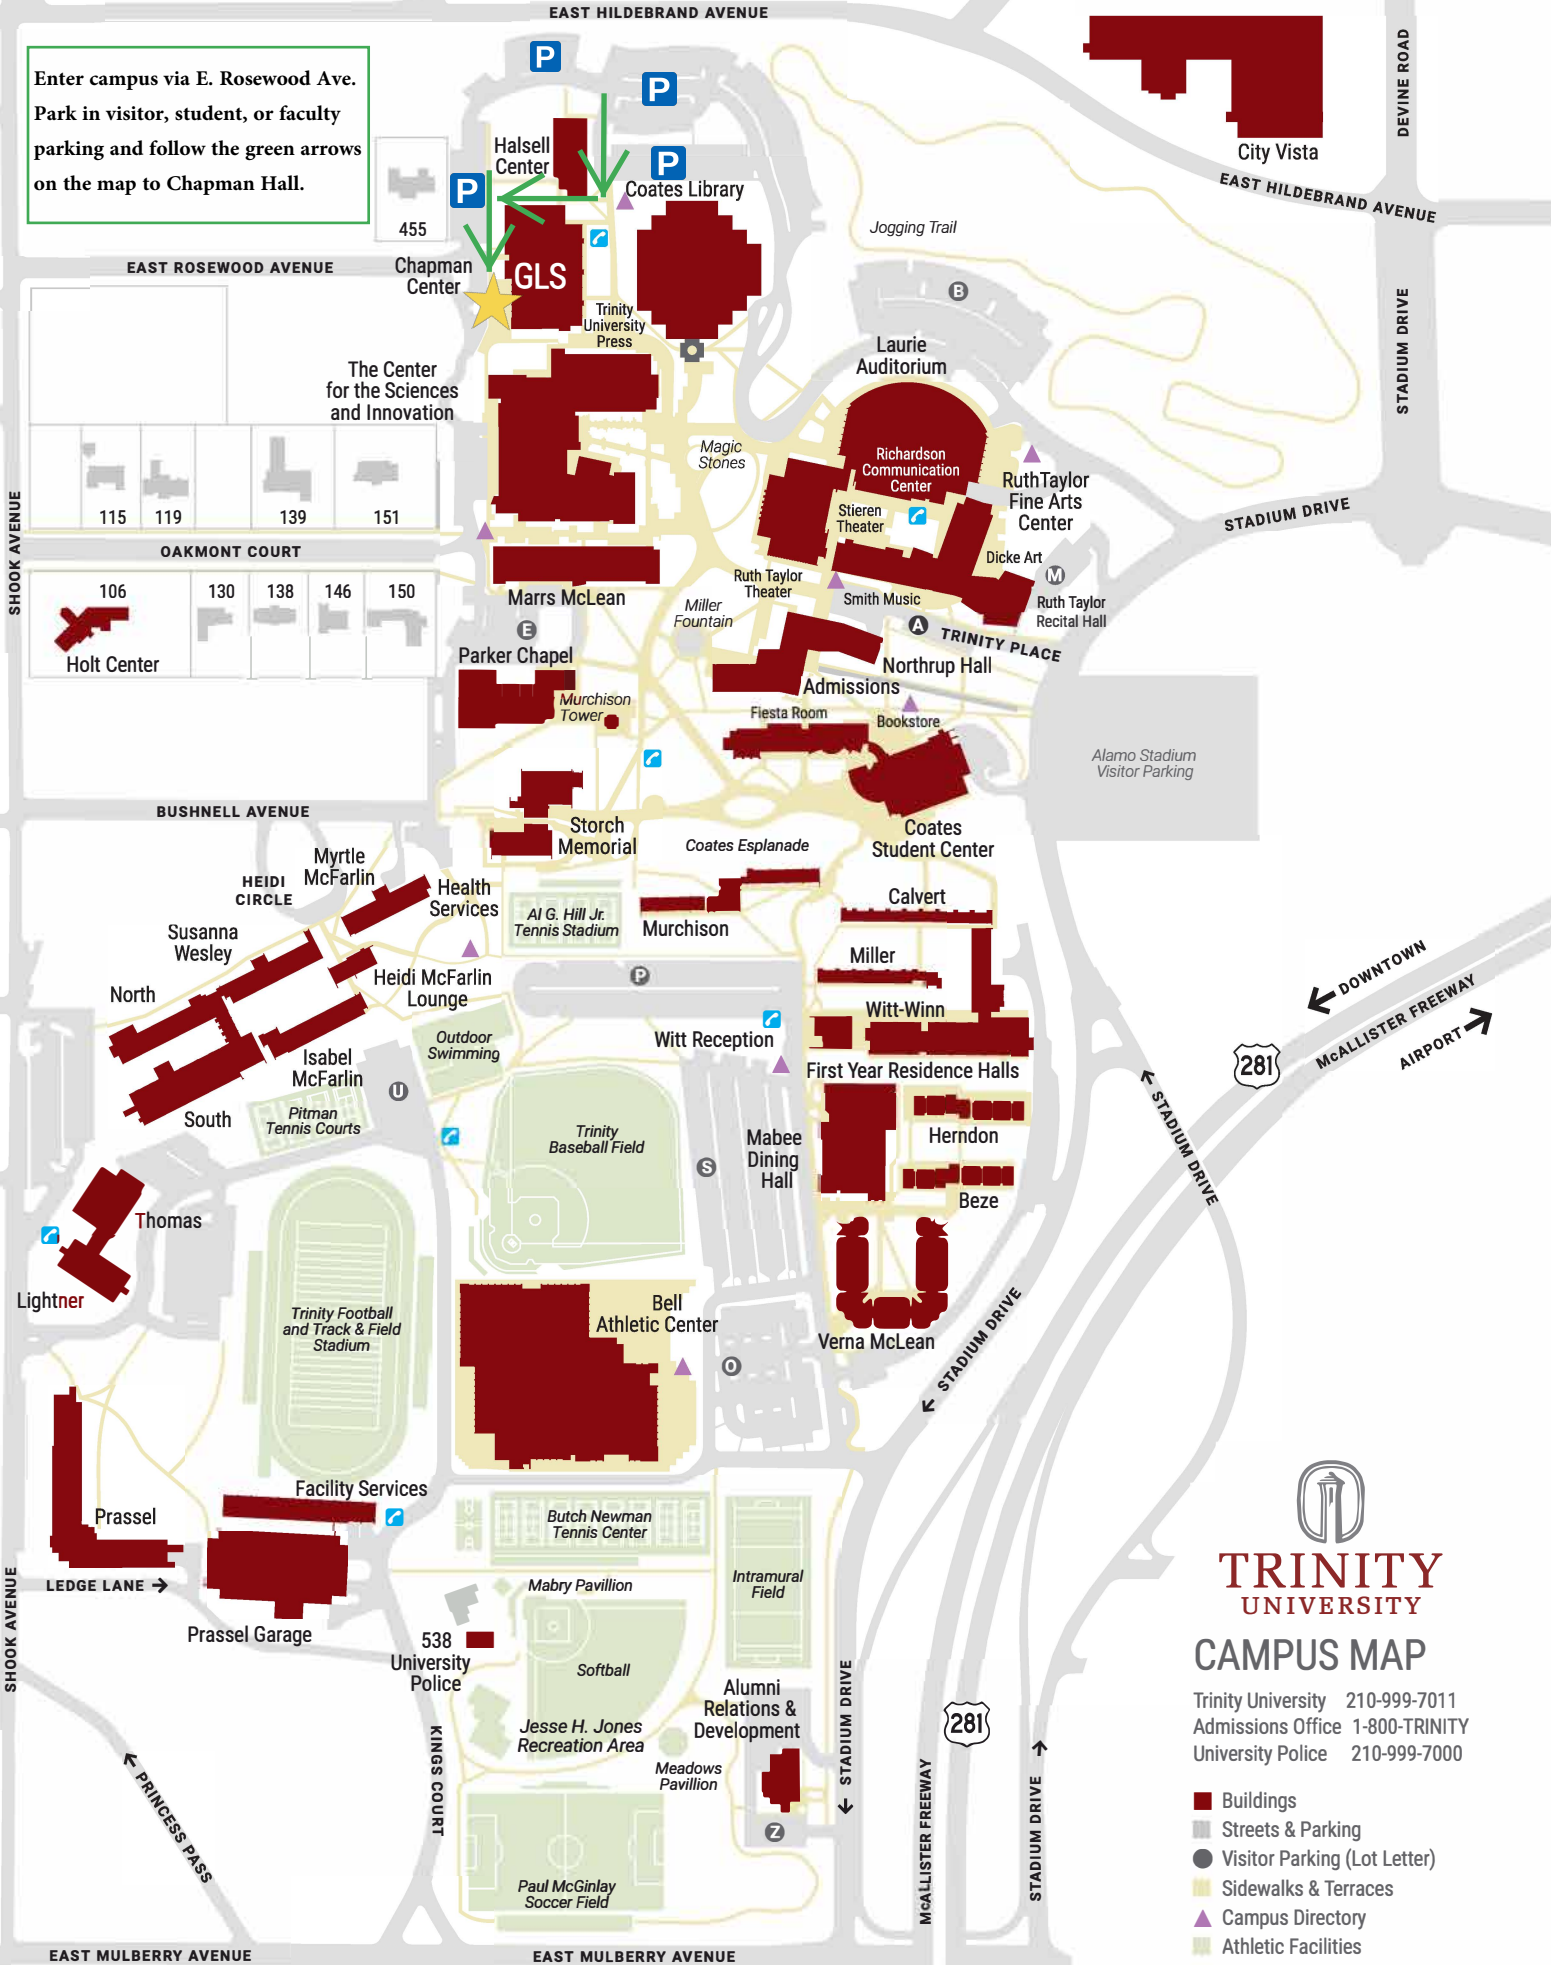

Enter campus via E. Rosewood Ave.
Park in visitor, student, or faculty
parking and follow the green arrows
on the map to Chapman Hall.

CAMPUS MAP

Trinity University 210-999-7011
Admissions Office 1-800-TRINITY
University Police 210-999-7000

- Buildings
- Streets & Parking
- Visitor Parking (Lot Letter)
- Sidewalks & Terraces
- ▲ Campus Directory
- Athletic Facilities
- Emergency Phone