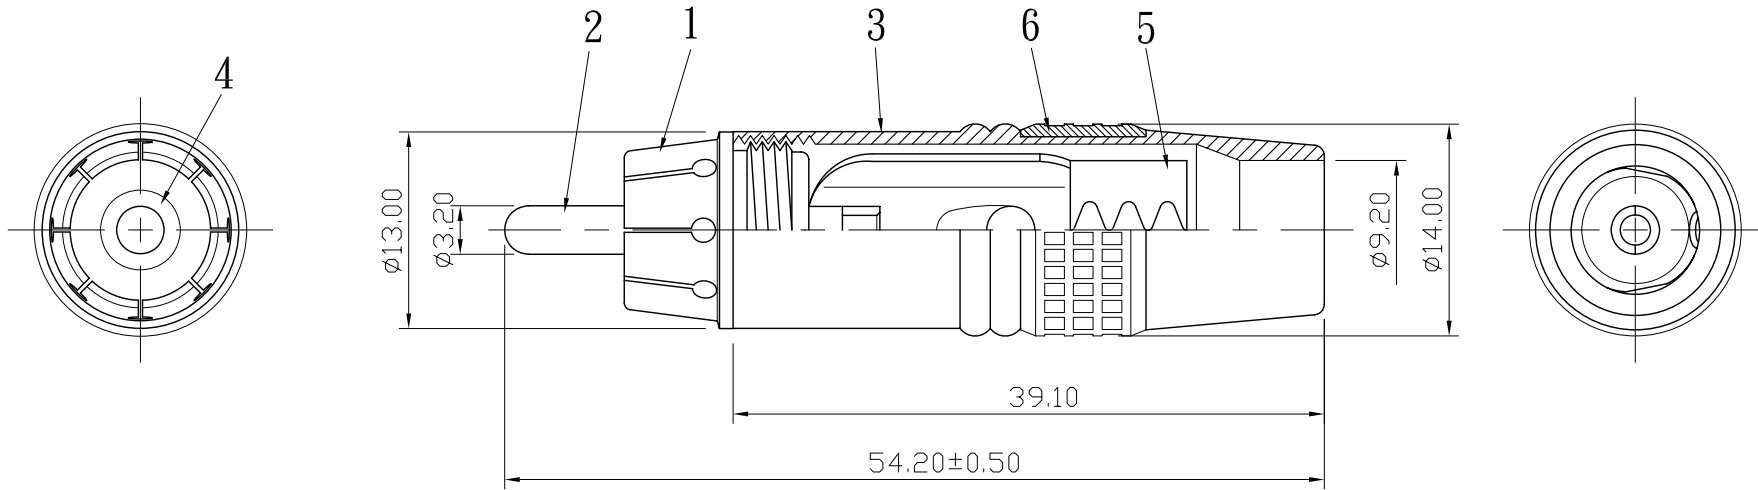

REMARK : RoHS REQUIREMENT APPLIED
(符合RoHS)

S 1 : 1

7						DIMENSIONS ARE IN MILLIMETERS UNLESS OTHERWISE PECIFIED TOLERANCES (一般公差) 0.5~6 = ±0.2 >6~30 = ±0.4 >30~120 = ±0.6 >120~315 = ±1 >315~1000 = ±1.6 ANGLES(角度) = ±5°	APPROVED	 雅鈦企業有限公司 Aec Connectors Co., Ltd.	
6	color ring	1	rubber	red/black/blue white/yellow/green	CHECKED		TITLE		
5	clip	1	brass	gold	DRAWN		RCA PLUG		
4	insulator	1	ABS	white	<i>Lala</i>		DATE	DRAWING NO.	
3	shell	1	brass	zinc alloy			2007. 12. 26	RP-1118ZAG-ABS-A-RD/BK/BE/WE/YW/GN-9.2	
2	contact pin	1	brass	gold			FILE NO.	DRAWING\AUDIO\PRP-1118ZAG-ABS-A-RD/BK/BE/WE/YW/GN-9.2	
1	body	1	brass	gold					
NO.	Description	Unit	Materials	Finish	Drawing No.	SCALE	2 : 1	UNIT	MM