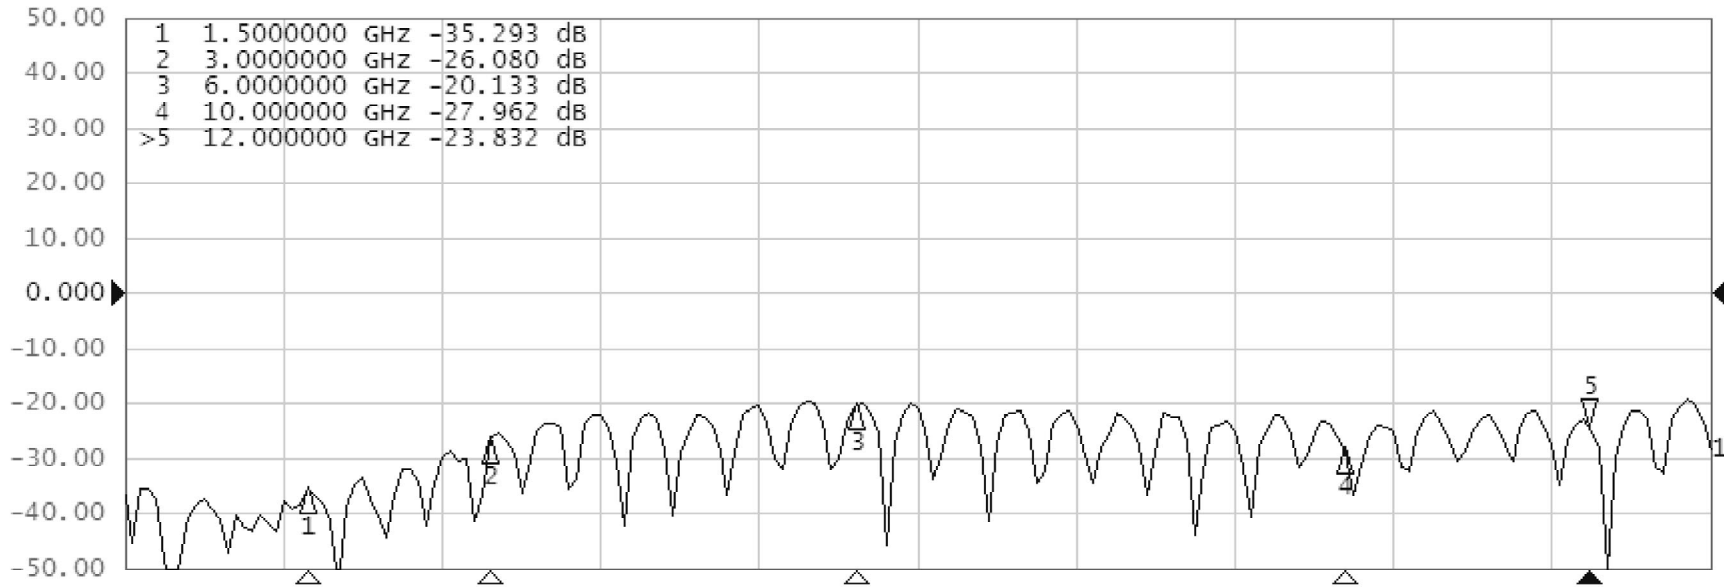

BC-2002NTG-SC7417X2+BELDEN 4694RX30CM

▶ Tr1 S11 Log Mag 10.00dB/ Ref 0.000dB [F1]

1 Start 300 kHz IFBW 70 kHz Stop 13 GHz Cor

Tr1 s11 smith (R+jX) scale 1.000u [F1]

2 Start 300 kHz IFBW 70 kHz Stop 13 GHz Cor

Display

Allocate Channels

Num of Traces: 1

Allocate Traces

Display Data

Data -> Mem

Data Math: OFF

Equation Editor...

Equation: OFF

Edit Title Label

Title Label: ON

Graticule Label: ON

Invert Color: ON

Frequency: ON