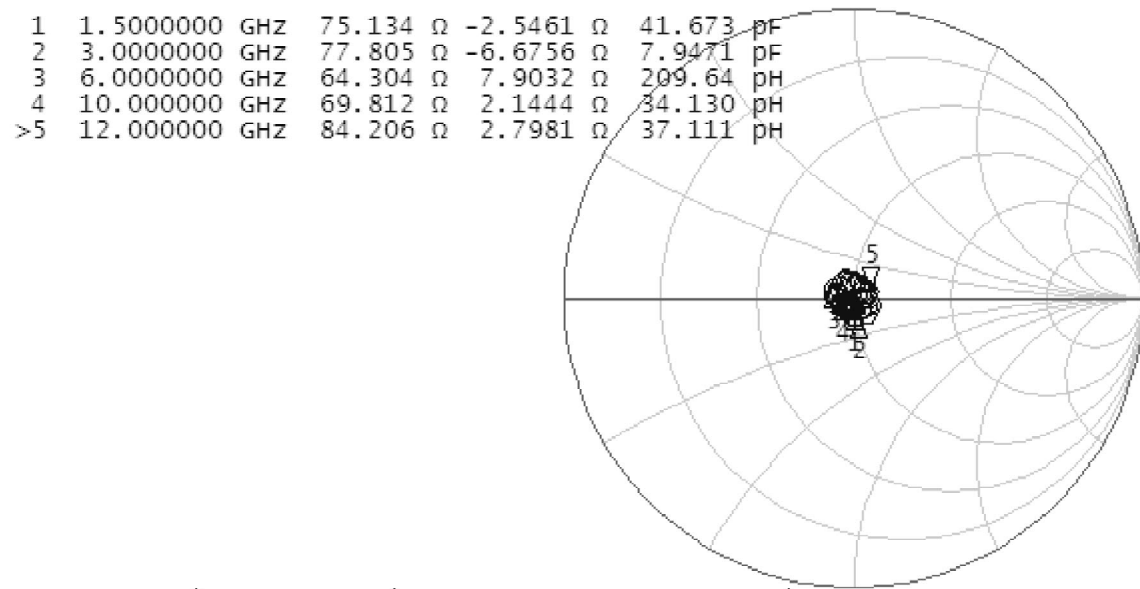

BC-2002NTG-SC7417X2+BELDEN 4694RX30CM

▶ Tr1 S11 Log Mag 10.00dB/ Ref 0.000dB [F1]

1 Start 300 kHz IFBW 70 kHz Stop 13 GHz Cor

Tr1 s11 smith (R+jX) scale 1.000u [F1]

2 Start 300 kHz IFBW 70 kHz Stop 13 GHz Cor

Display

Allocate Channels

Num of Traces: 1

Allocate Traces

Display Data

Data -> Mem

Data Math: OFF

Equation Editor...