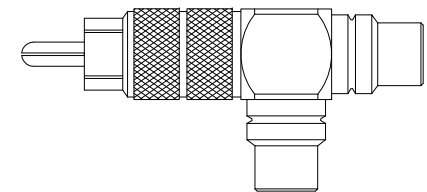

REMARK : RoHS REQUIREMENT APPLIED
(符合RoHS)

THE DIRECTION OF THIS STRIP
CAN'T BE THE SAME

S 1 : 1

7	shell	2	brass	gold		DIMENSIONS ARE IN MILLIMETERS UNLESS OTHERWISE SPECIFIED TOLERANCES (一般公差) 0.5~6 = ±0.2 >6~30 = ±0.4 >30~120 = ±0.6 >120~315 = ±1 >315~1000 = ±1.6 ANGLES(角度) = ±5°	CHECKED	 雅鈦企業有限公司 Aec Connectors Co., Ltd.	
6	shell	1	brass	gold			DRAWN <i>Chad</i>		TITLE RCA ADAPTOR
5	contact pin	2	brass	gold					DATE 2008. 03. 13
4	insulator	2	POM	white				FILE NO.	DRAWING/AUDIO/RA/RA-109GG-POM
3	insulator	1	POM	white					
2	contact pin	1	brass	gold					
1	body	1	brass	gold					
NO.	Description	Unit	Materials	Finish	Drawing No.	SCALE	2 : 1	UNIT	MM