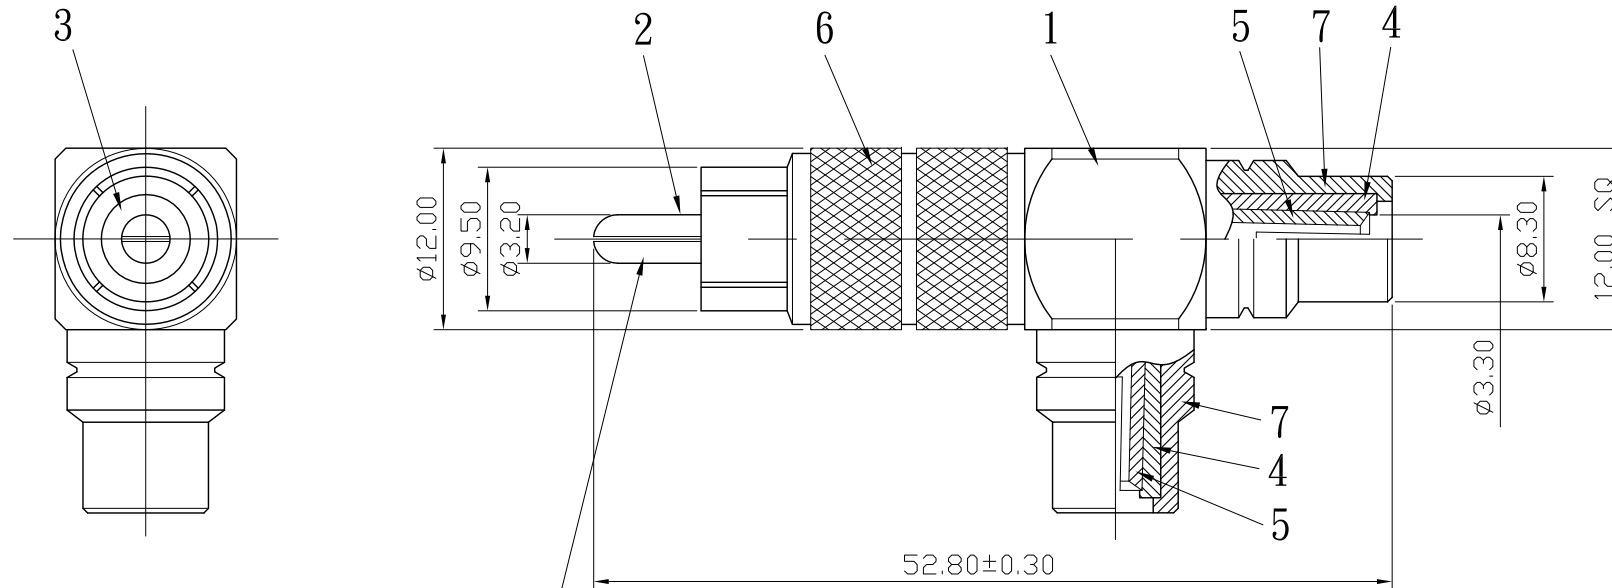

REMARK : RoHS REQUIREMENT APPLIED
(符合RoHS)

THE DIRECTION OF THIS STRIP
CAN'T BE THE SAME

S 1 : 1

7	shell	2	brass	gold		DIMENSIONS ARE IN MILLIMETERS UNLESS OTHERWISE SPECIFIED TOLERANCES (一般公差) 0.5~6 = ±0.2 >6~30 = ±0.4 >30~120 = ±0.6 >120~315 = ±1 >315~1000 = ±1.6 ANGLES(角度) = ±5°	CHECKED	 雅鈦企業有限公司 Aec Connectors Co., Ltd.	
6	shell	1	brass	gold			DRAWN <i>Chad</i>		TITLE RCA ADAPTOR
5	contact pin	2	brass	gold					DATE 2008. 03. 13
4	insulator	2	POM	white				FILE NO.	DRAWING/AUDIO/RA/RA-109GG-POM
3	insulator	1	POM	white					
2	contact pin	1	brass	gold					
1	body	1	brass	gold					
NO.	Description	Unit	Materials	Finish	Drawing No.	SCALE	2 : 1	UNIT	MM