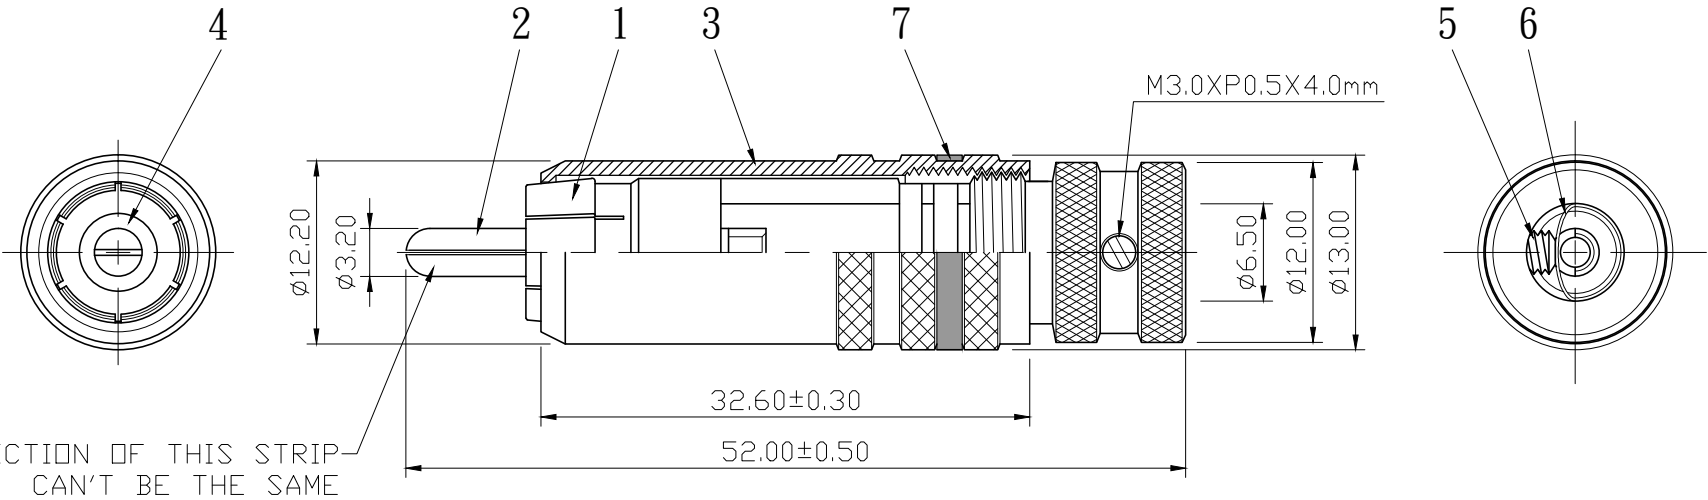

REMARK : RoHS REQUIREMENT APPLIED  
(符合RoHS)

7	color ring	1	PVC	red/black/white		DIMENSIONS ARE IN MILLIMETERS  UNLESS OTHERWISE PECIFIED TOLERANCES (一般公差) 0.5~6 = ±0.2 >6~30 = ±0.4 >30~120 = ±0.6 >120~315 = ±1 >315~1000 = ±1.6 ANGLES(角度) = ±5°	CHECKED	 雅鈦企業有限公司 Aec Connectors Co., Ltd.	
6	sleeve	1	PVC	transparent					DRAWN <i>Jim</i>
5	screw	1	brass	gold	SCREW-103G-M3XP0.5X4.0mm		DATE 2007. 12. 17		
4	insulator	1	PTFE	white					FILE NO.DRAWINGAUDIO\RP\RP-1007ZAG-TEF-A-RD/BK/WE-6.5
3	shell	1	brass	zinc alloy					
2	contact pin	1	brass	gold					
1	body	1	brass	gold					
NO.	Description	Unit	Materials	Finish	Drawing No.	SCALE	2 : 1	UNIT	MM