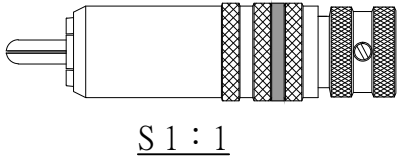

REMARK : RoHS REQUIREMENT APPLIED  
(符合RoHS)

7	color ring	1	PVC	red/black/white		DIMENSIONS ARE IN MILLIMETERS  UNLESS OTHERWISE PECIFIED TOLERANCES (一般公差) 0.5~6 = ±0.2 >6~30 = ±0.4 >30~120 = ±0.6 >120~315 = ±1 >315~1000 = ±1.6 ANGLES(角度) = ±5°	CHECKED	 雅鈦企業有限公司 Aec Connectors Co., Ltd.	
6	sleeve	1	PVC	transparent					DRAWN <i>Jim</i>
5	screw	1	brass	gold	SCREW-103G-M3XP0.5X4.0mm		DATE 2007. 12. 17		
4	insulator	1	PTFE	white					FILE NO.DRAWINGAUDIO\RP\RP-1007ZAG-TEF-A-RD/BK/WE-6.5
3	shell	1	brass	zinc alloy					
2	contact pin	1	brass	gold					
1	body	1	brass	gold					
NO.	Description	Unit	Materials	Finish	Drawing No.	SCALE	2 : 1	UNIT	MM