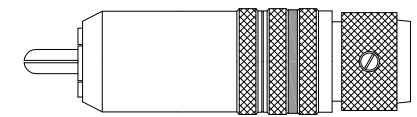

REMARK : RoHS REQUIREMENT APPLIED
(符合RoHS)

S 1 : 1

7	sleeve	1	PVC	transparent		DIMENSIONS ARE IN MILLIMETERS UNLESS OTHERWISE SPECIFIED TOLERANCES (一般公差) 0.5~6 = ±0.2 >6~30 = ±0.4 >30~120 = ±0.6 >120~315 = ±1 >315~1000 = ±1.6 ANGLES(角度) = ±5°	CHECKED	 雅鈦企業有限公司 Aec Connectors Co., Ltd.	
6	color ring	1	PVC	red/black/blue white/yellow/green			DRAWN		TITLE
5	shell	1	brass	gold			<i>Jim</i>	RCA PLUG	
4	insulator	1	PTFE	white				DRAWING NO.	RP-1017GG-TEF-A-RD/BK/BE/WE/YW/GN-8.5
3	screw	2	brass	gold	SCREW-103G-M3XP0.5X4.0mm		DATE	FILE NO. DRAWINGAUDIO/RP/RP-1017GG-TEF-A-RD/BK/BE/WE/YW/GN-8.5	
2	contact pin	1	brass	gold			2013. 11. 11		
1	body	1	brass	gold					
NO.	Description	Unit	Materials	Finish	Drawing No.	SCALE	2 : 1	UNIT	MM