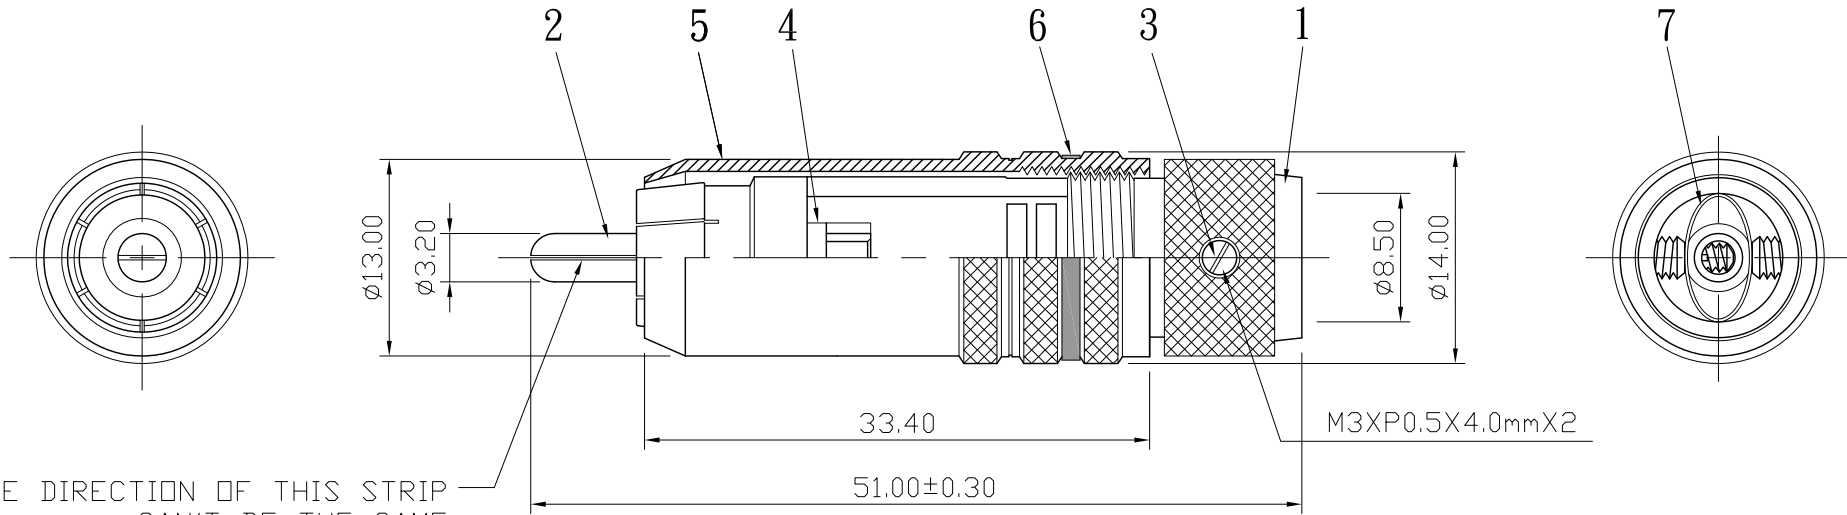

REMARK : RoHS REQUIREMENT APPLIED
(符合RoHS)

S 1 : 1

7	sleeve	1	PVC	transparent		DIMENSIONS ARE IN MILLIMETERS UNLESS OTHERWISE SPECIFIED TOLERANCES (一般公差) 0.5~6 = ±0.2 >6~30 = ±0.4 >30~120 = ±0.6 >120~315 = ±1 >315~1000 = ±1.6 ANGLES(角度) = ±5°	CHECKED	 雅鈦企業有限公司 Aec Connectors Co., Ltd.	
6	color ring	1	PVC	red/black/blue white/yellow/green			DRAWN		TITLE
5	shell	1	brass	gold			<i>Jim</i>	RCA PLUG	
4	insulator	1	PTFE	white				DRAWING NO.	RP-1017GG-TEF-A-RD/BK/BE/WE/YW/GN-8.5
3	screw	2	brass	gold	SCREW-103G-M3XP0.5X4.0mm		DATE	FILE NO. DRAWINGAUDIO/RP/RP-1017GG-TEF-A-RD/BK/BE/WE/YW/GN-8.5	
2	contact pin	1	brass	gold			2013. 11. 11		
1	body	1	brass	gold					
NO.	Description	Unit	Materials	Finish	Drawing No.	SCALE	2 : 1	UNIT	MM