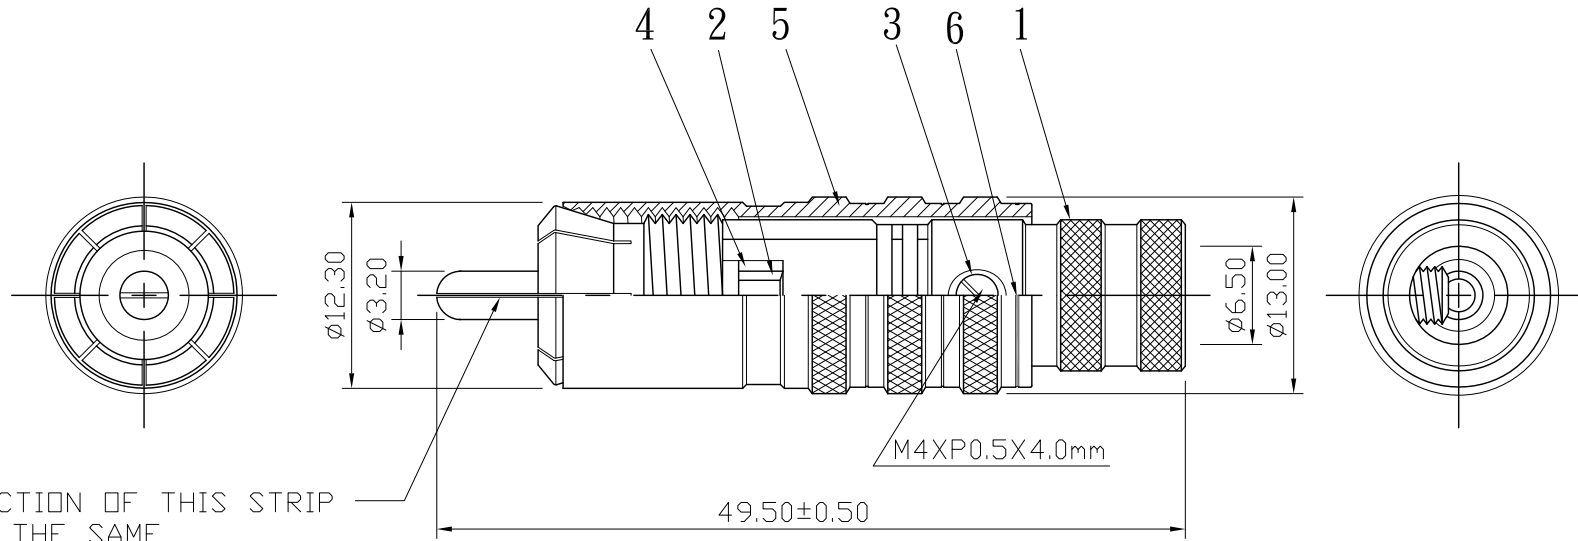

REMARK : RoHS REQUIREMENT APPLIED
(符合RoHS)

S 1 : 1

NO.	Description	Unit	Materials	Finish	Drawing No.	SCALE	2 : 1	UNIT	MM	CHECKED	DATE	FILE NO.
7						DIMENSIONS ARE IN MILLIMETERS						 雅鈦企業有限公司 Aec Connectors Co., Ltd.
6	color ring	1	pvc	red/black/blue white/yellow/green		UNLESS OTHERWISE SPECIFIED TOLERANCES (一般公差)					TITLE	
5	shell	1	brass	black E-coated		0.5~6 = ±0.2					RCA PLUG	
4	insulator	1	PTFE	white		>6~30 = ±0.4					DRAWING NO.	
3	screw	1	brass	gold	SCREW-104G-M4XP0.5X4.0mm	>30~120 = ±0.6					RP-1029BPG-TEF-A-RD/BK/BE/WE/YW/GN-6.5	
2	contact pin	1	brass	gold		>120~315 = ±1					DATE	
1	body	1	brass	gold		>315~1000 = ±1.6					2007. 11. 19	
						ANGLES(角度) = ±5°						DRAWINGAUDIO\RP-1029BPG-TEF-A-RD/BK/BE/WE/YW/GN-6.5