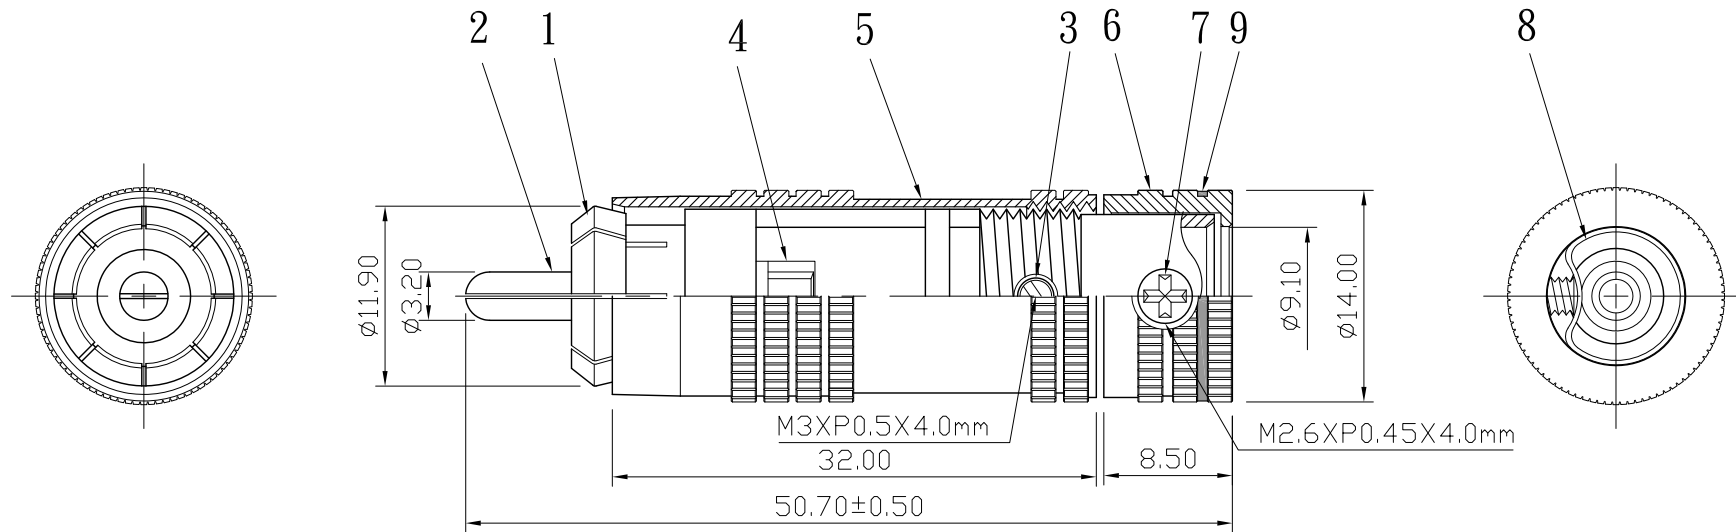

REMARK : RoHS REQUIREMENT APPLIED  
(符合RoHS)

S 1 : 1

9	color ring	1	PVC	black/red/blue white/yellow/green	
8	sleeve	1	PVC	transparent	
7	screw	1	bronze	gold	SCREW-301G-M2.6XP0.45X4.0mm
6	sleeve	1	brass	chrome	
5	shell	1	brass	chrome	
4	insulator	1	PTFE	white	
3	screw	1	brass	gold	SCREW-103G-M3XP0.5X4.0mm
2	contact pin	1	brass	gold	
1	body	1	brass	gold	
NO.	Description	Unit	Materials	Finish	Drawing No.

DIMENSIONS ARE IN MILLIMETERS		
UNLESS OTHERWISE PECIFIED TOLERANCES (一般公差)		
0.5~6	= ±0.2	
>6~30	= ±0.4	
>30~120	= ±0.6	
>120~315	= ±1	
>315~1000	= ±1.6	
ANGLES(角度) = ±5°		
SCALE	2 : 1	UNIT
		MM

CHECKED	
DRAWN	Jim
DATE	2013. 05. 29

 雅鈦企業有限公司 Aec Connectors Co., Ltd.	TITLE	RCA PLUG
	DRAWING NO.	RP-1035CG-TEF-A-BK/RD/BE/WE/YW/GN-9.1
	FILE NO.	DRAWINGAUDIO\PRP-1035CG-TEF-A-BK/RD/BE/WE/YW/GN-9.1