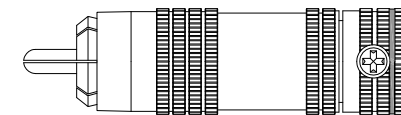

REMARK : RoHS REQUIREMENT APPLIED  
(符合RoHS)

S 1 : 1

9	color ring	1	PVC	black/red/blue white/yellow/green	
8	sleeve	1	PVC	transparent	
7	screw	1	bronze	gold	SCREW-301G-M2.6XP0.45X4.0mm
6	sleeve	1	brass	chrome	
5	shell	1	brass	chrome	
4	insulator	1	PTFE	white	
3	screw	1	brass	gold	SCREW-103G-M3XP0.5X4.0mm
2	contact pin	1	brass	gold	
1	body	1	brass	gold	
NO.	Description	Unit	Materials	Finish	Drawing No.

DIMENSIONS ARE IN MILLIMETERS		
UNLESS OTHERWISE PECIFIED TOLERANCES (一般公差)		
0.5~6	= ±0.2	
>6~30	= ±0.4	
>30~120	= ±0.6	
>120~315	= ±1	
>315~1000	= ±1.6	
ANGLES(角度) = ±5°		
SCALE	2 : 1	UNIT
		MM

CHECKED	
DRAWN	Jim
DATE	2013. 05. 29