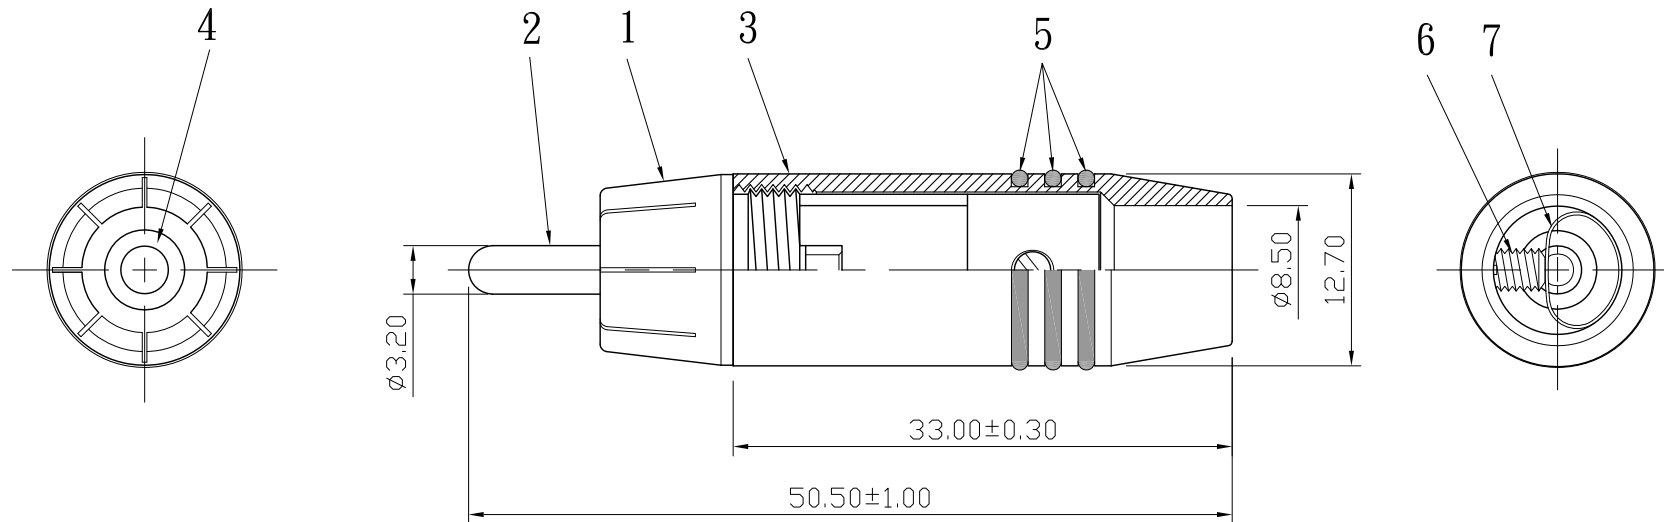

REMARK : RoHS REQUIREMENT APPLIED
(符合RoHS)

S 1 : 1

NO.	Description	Unit	Materials	Finish	Drawing No.	SCALE	2 : 1	UNIT	MM	DATE	2009. 12. 08	FILE NO.	DRAWING\AUDIO\RP-1069ZAG-ABS-A-BK/RD/BE/WE/YW/GN-8.5	
7	sleeve	1	pvc	white		DIMENSIONS ARE IN MILLIMETERS UNLESS OTHERWISE SPECIFIED TOLERANCES (一般公差) 0.5~6 = ±0.2 >6~30 = ±0.4 >30~120 = ±0.6 >120~315 = ±1 >315~1000 = ±1.6 ANGLES(角度) = ±5°				CHECKED		 雅鈦企業有限公司 Aec Connectors Co., Ltd.		
6	screw	1	brass	gold	SCREW-103G-M3XP0.5X4.0mm					DRAWN	Chad		TITLE	RCA PLUG
5	color ring	3	rubber	red/black/blue white/yellow/green						DATE			DRAWING NO.	RP-1069ZAG-ABS-A-BK/RD/BE/WE/YW/GN-8.5
4	insulator	1	ABS	white										
3	shell	1	brass	zinc alloy										
2	contact pin	1	brass	gold										
1	body	1	brass	gold										