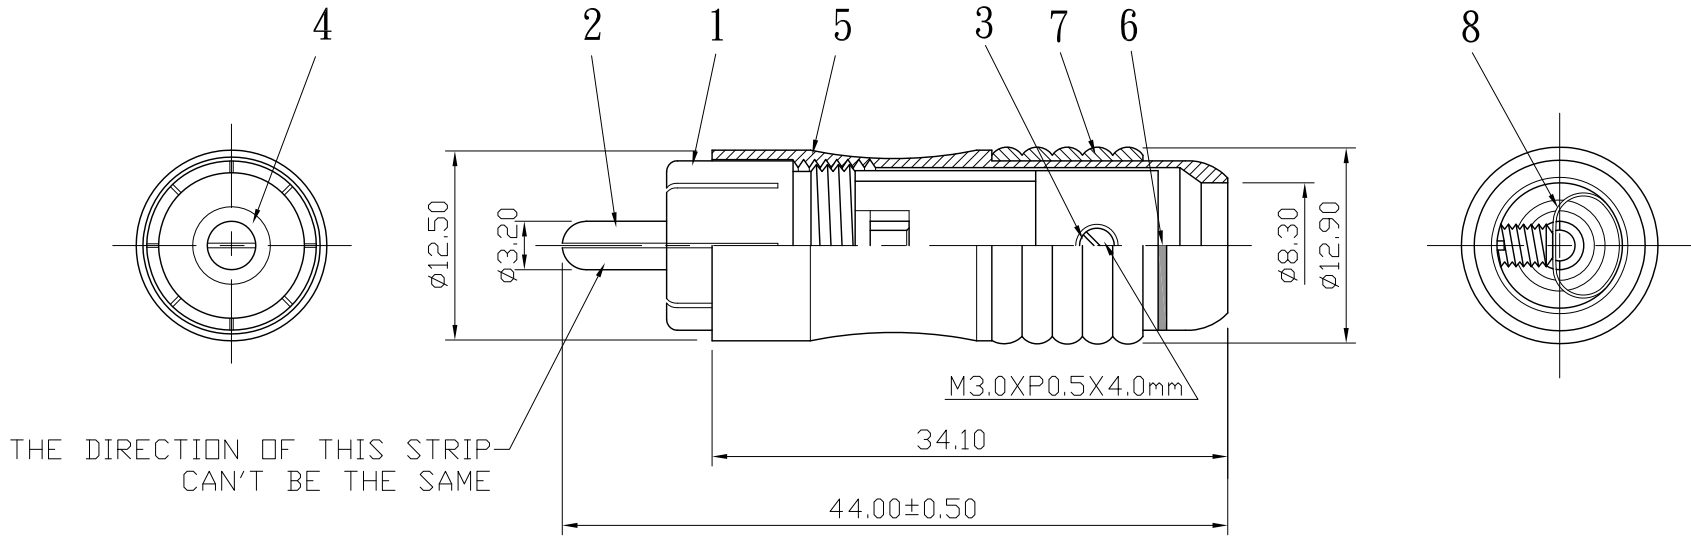

REMARK : RoHS REQUIREMENT APPLIED
(符合RoHS)

S 1 : 1

8	sleeve	1	pvc	white		DIMENSIONS ARE IN MILLIMETERS UNLESS OTHERWISE SPECIFIED TOLERANCES (一般公差) 0.5~6 = ±0.2 >6~30 = ±0.4 >30~120 = ±0.6 >120~315 = ±1 >315~1000 = ±1.6 ANGLES(角度) = ±5°	CHECKED	 雅鈦企業有限公司 Aec Connectors Co., Ltd.	
7	ring	1	brass	gold			DRAWN		TITLE
6	color ring	1	pvc	red/black/blue white/yellow/green					<i>Jim</i>
5	shell	1	brass	zinc alloy			DATE	DRAWING NO.	
4	insulator	1	teflon	white			2009. 12. 03	RP-1093ZAG-TEF-A-RD/BK/BE/WE/YW/GN-8.3	
3	screw	1	brass	gold	SCREW-103G-M3XP0.5X4.0mm			FILE NO. DRAWING\AUDIO\RP-1093ZAG-TEF-A-RD/BK/BE/WE/YW/GN-8.3	
2	contact pin	1	brass	gold					
1	body	1	brass	gold					
NO.	Description	Unit	Materials	Finish	Drawing No.	SCALE	2 : 1	UNIT	MM