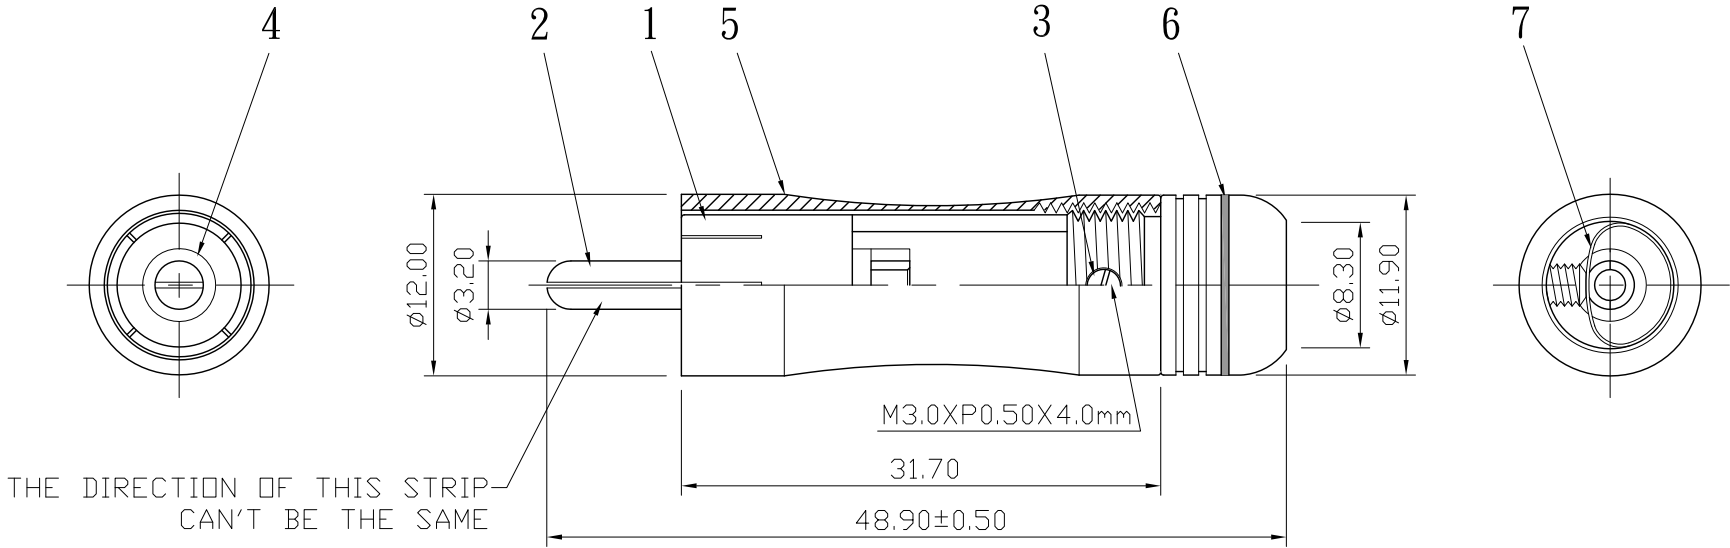

REMARK : RoHS REQUIREMENT APPLIED  
(符合RoHS)

S 1 : 1

7	sleeve	1	pvc	transparent		DIMENSIONS ARE IN MILLIMETERS UNLESS OTHERWISE SPECIFIED TOLERANCES (一般公差) 0.5~6 = ±0.2 >6~30 = ±0.4 >30~120 = ±0.6 >120~315 = ±1 >315~1000 = ±1.6 ANGLES(角度) = ±5°	CHECKED	 雅鈦企業有限公司 Aec Connectors Co., Ltd.	
6	color ring	1	pvc	red/black/blue white/yellow/green			DRAWN		TITLE
5	shell	1	brass	nickel			Jim	RCA PLUG	
4	insulator	1	PTFE	white				DATE	DRAWING NO.
3	screw	1	brass	gold	SCREW-103G-M3XP0.5X4.0mm		2008. 11. 20	RP-1104NG-TEF-A-RD/BK/BE/WE/YW/GN-8.3	
2	contact pin	1	brass	gold				FILE NO. DRAWINGAUDIOIRP-RP-1104NG-TEF-A-RD/BK/BE/WE/YW/GN-8.3	
1	body	1	brass	gold					
NO.	Description	Unit	Materials	Finish	Drawing No.	SCALE	2 : 1	UNIT	MM