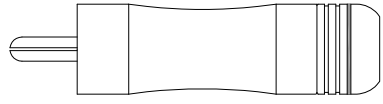

REMARK : RoHS REQUIREMENT APPLIED  
(符合RoHS)

S 1 : 1

7	sleeve	1	pvc	transparent		DIMENSIONS ARE IN MILLIMETERS UNLESS OTHERWISE SPECIFIED TOLERANCES (一般公差) 0.5~6 = ±0.2 >6~30 = ±0.4 >30~120 = ±0.6 >120~315 = ±1 >315~1000 = ±1.6 ANGLES(角度) = ±5°	CHECKED	 雅鈦企業有限公司 Aec Connectors Co., Ltd.	
6	color ring	1	pvc	red/black/blue white/yellow/green			DRAWN		TITLE
5	shell	1	brass	nickel			Jim	RCA PLUG	
4	insulator	1	PTFE	white				DATE	DRAWING NO.
3	screw	1	brass	gold	SCREW-103G-M3XP0.5X4.0mm		2008. 11. 20	RP-1104NG-TEF-A-RD/BK/BE/WE/YW/GN-8.3	
2	contact pin	1	brass	gold				FILE NO. DRAWINGAUDIOIRP-RP-1104NG-TEF-A-RD/BK/BE/WE/YW/GN-8.3	
1	body	1	brass	gold					
NO.	Description	Unit	Materials	Finish	Drawing No.	SCALE	2 : 1	UNIT	MM