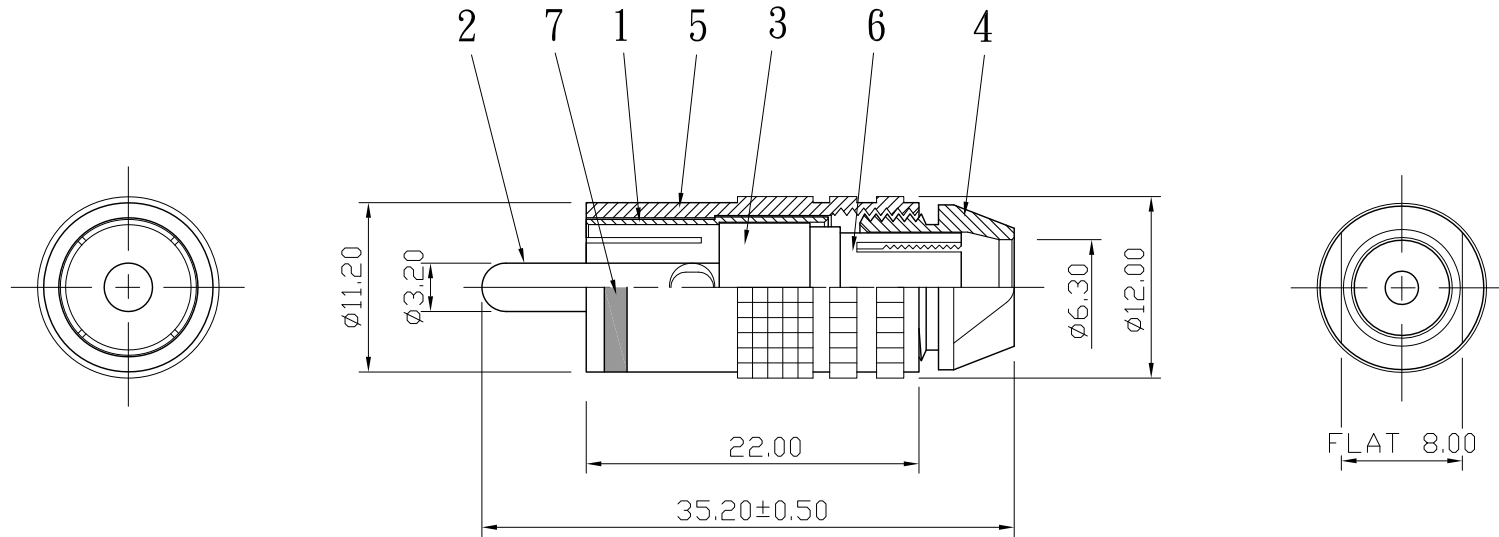

REMARK : RoHS REQUIREMENT APPLIED
(符合RoHS)

S 1 : 1

7	color ring	1	painting	red/black/blue white/yellow/green		DIMENSIONS ARE IN MILLIMETERS UNLESS OTHERWISE PECIFIED TOLERANCES (一般公差) 0.5~6 = ±0.2 >6~30 = ±0.4 >30~120 = ±0.6 >120~315 = ±1 >315~1000 = ±1.6 ANGLES(角度) = ±5°	CHECKED	 雅鈦企業有限公司 Aec Connectors Co., Ltd.	
6	body	1	brass	gold					DRAWN <i>Lala</i>
5	shell	1	brass	sandblast gold			DATE 2008. 12. 03		
4	headlock	1	brass	sandblast gold			TITLE RCA PLUG		
3	insulator	1	teflon	white			DRAWING NO. RP-1114sbGG-TEF-RD/BK/BE/WE/YW/GN-6.3		
2	contact pin	1	brass	gold			FILE NO.DRAWING\AUDIO\RP-1114sbGG-TEF-RD/BK/BE/WE/YW/GN-6.3		
1	body	1	brass	gold					
NO.	Description	Unit	Materials	Finish	Drawing No.	SCALE	2 : 1	UNIT	MM