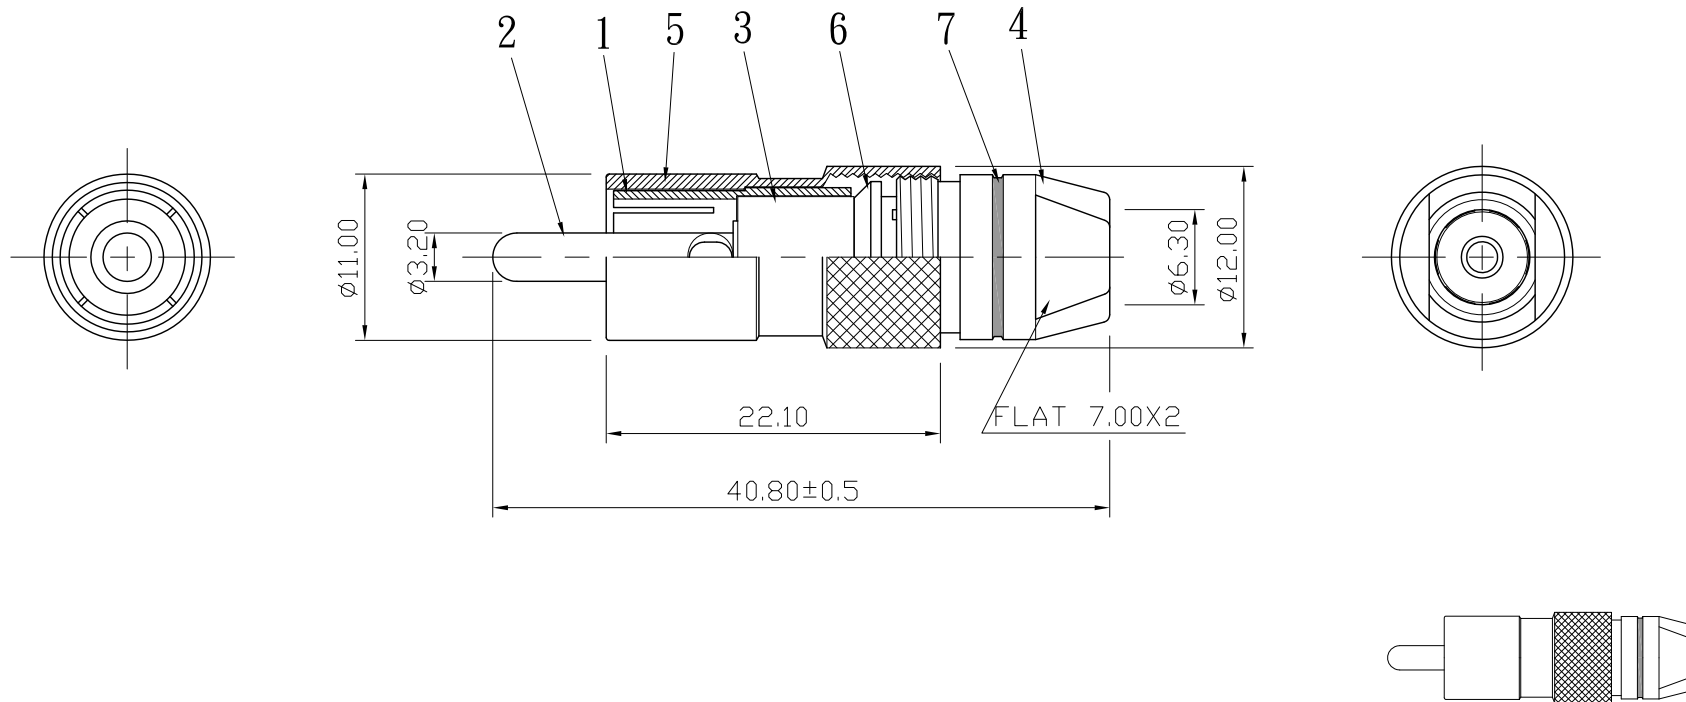

No.	DATE	DESCRIPTION	REV
△	2009. 10. 06	Drawing to renew 圖面更新	A

REMARK : RoHS REQUIREMENT APPLIED
(符合RoHS)

S 1 : 1

7	color ring	1	pvc	red/black/blue white/yellow/green		DIMENSIONS ARE IN MILLIMETERS UNLESS OTHERWISE PECIFIED TOLERANCES (一般公差) 0.5~6 = ±0.2 >6~30 = ±0.4 >30~120 = ±0.6 >120~315 = ±1 >315~1000 = ±1.6 ANGLES(角度) = ±5°	CHECKED	 雅鈦企業有限公司 Aec Connectors Co., Ltd.	
6	clip	1	brass	gold			DRAWN <i>Lala</i>		TITLE RCA PLUG
5	shell	1	brass	nickel			DATE 2008. 03. 26	DRAWING NO. RP-1117NG-TEF-RD/BK/BE/WE/YW/GN-6.3	
4	headlock	1	brass	nickel				FILE NO.DRAWINGAUDIO/RP/RP-1117NG-TEF-RD/BK/BE/WE/YW/GN-6.3	
3	insulator	1	teflon	white					
2	contact pin	1	brass	gold					
1	body	1	brass	gold					
NO.	Description	Unit	Materials	Finish	Drawing No.	SCALE	2 : 1	UNIT	MM