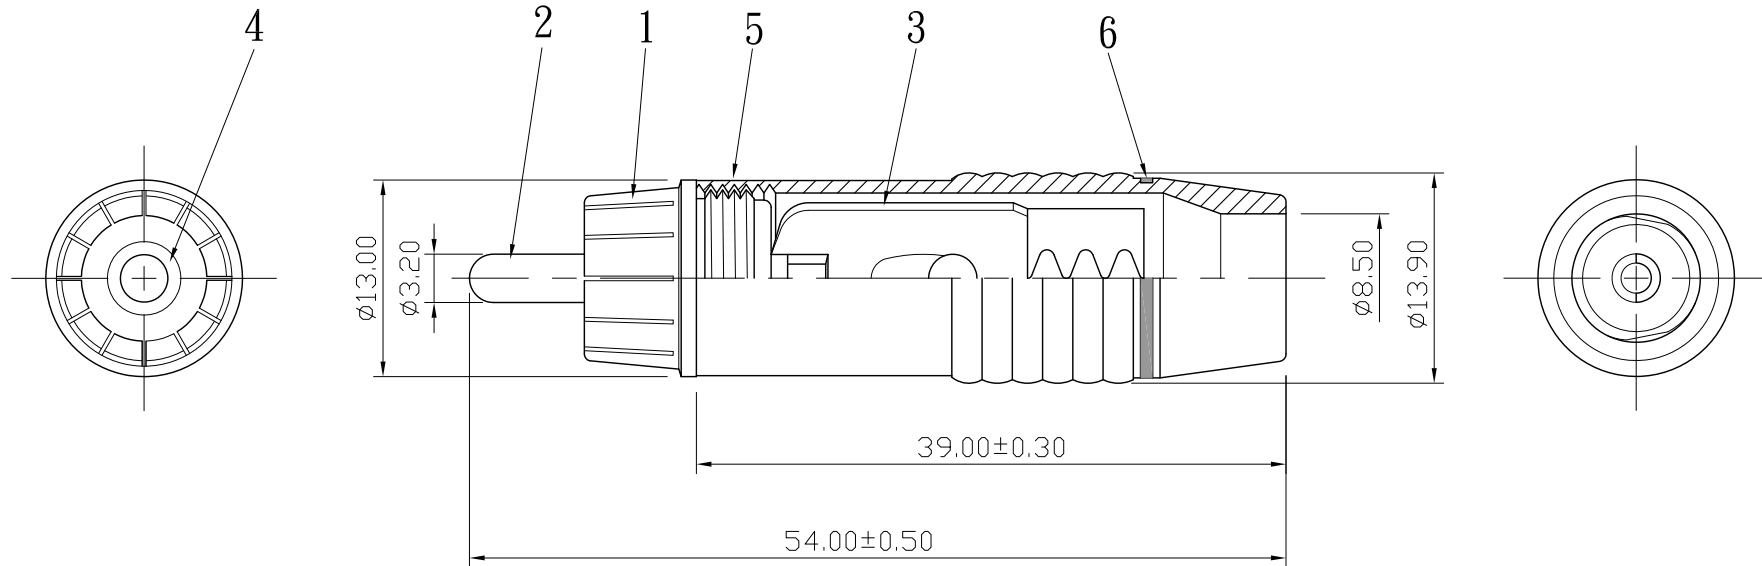

REMARK : RoHS REQUIREMENT APPLIED
(符合RoHS)

S 1 : 1

7						DIMENSIONS ARE IN MILLIMETERS UNLESS OTHERWISE SPECIFIED TOLERANCES (一般公差) 0.5~6 = ±0.2 >6~30 = ±0.4 >30~120 = ±0.6 >120~315 = ±1 >315~1000 = ±1.6 ANGLES(角度) = ±5°	CHECKED	 雅鈦企業有限公司 Aec Connectors Co., Ltd.	
6	color ring	1	pvc	red/black/blue white/yellow/green			DRAWN		TITLE
5	shell	1	brass	black E-coated			<i>Jim</i>	RCA PLUG	
4	insulator	1	ABS	white				DRAWING NO.	
3	clip	1	brass	gold			DATE	RP-1119BPG-ABS-A-RD/BK/BE/WE/YW/GN-8.5	
2	contact pin	1	brass	gold			2015. 02. 25	FILE NO. DRAWINGAUDIO\RP-1119BPG-ABS-A-RD/BK/BE/WE/YW/GN-8.5	
1	body	1	brass	gold					
NO.	Description	Unit	Materials	Finish	Drawing No.	SCALE	2 : 1	UNIT	MM