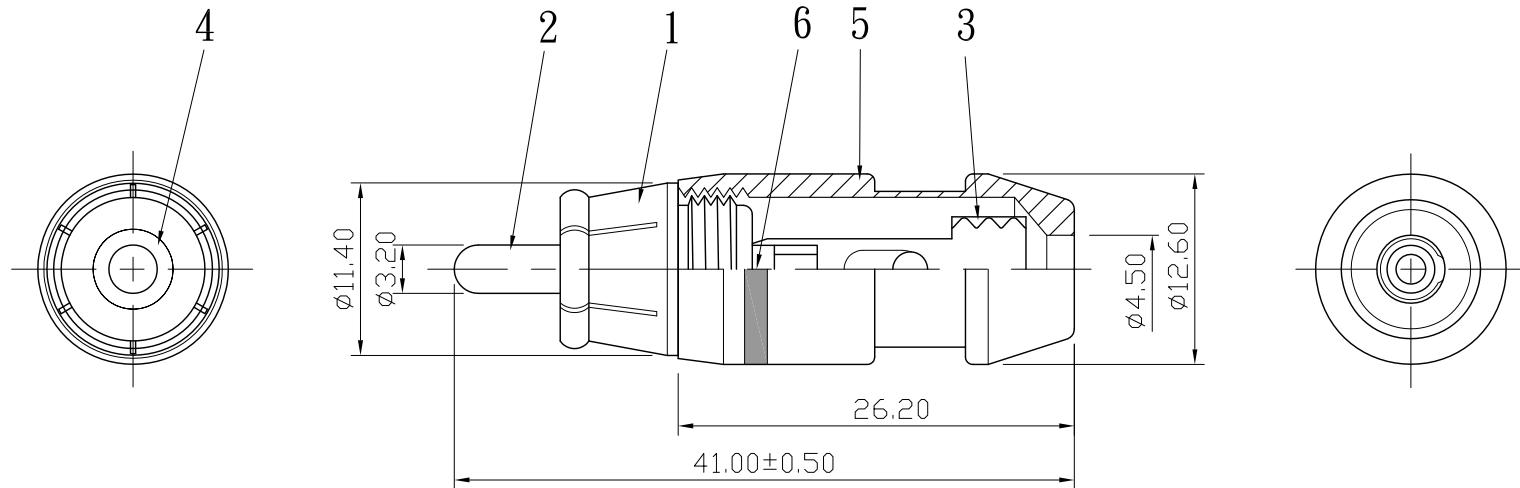

REMARK : RoHS REQUIREMENT APPLIED  
(符合RoHS)

S 1 : 1

NO.	Description	Unit	Materials	Finish	Drawing No.	SCALE	2 : 1	UNIT	MM	CHECKED	DATE	FILE NO.				
7						DIMENSIONS ARE IN MILLIMETERS UNLESS OTHERWISE SPECIFIED TOLERANCES (一般公差) 0.5~6 = ±0.2 >6~30 = ±0.4 >30~120 = ±0.6 >120~315 = ±1 >315~1000 = ±1.6 ANGLES(角度) = ±5°					2008. 03. 10					
6	color ring	1	painting	red/black/blue white/yellow/green												
5	shell	1	brass	zinc alloy												
4	insulator	1	ABS	white												
3	clip	1	brass	gold												
2	contact pin	1	brass	gold												
1	body	1	brass	gold												
											 <b>雅鈦企業有限公司</b> Aec Connectors Co., Ltd.					
											TITLE <b>RCA PLUG</b>					
											DRAWING NO. <b>RP-1136ZAG-ABS-A-RD/BK/BE/WE/YW/GN-4.5</b>					
											FILE NO. DRAWINGAUDIO\RP-1136ZAG-ABS-A-RD/BKBE/WE/YW/GN-4.5					