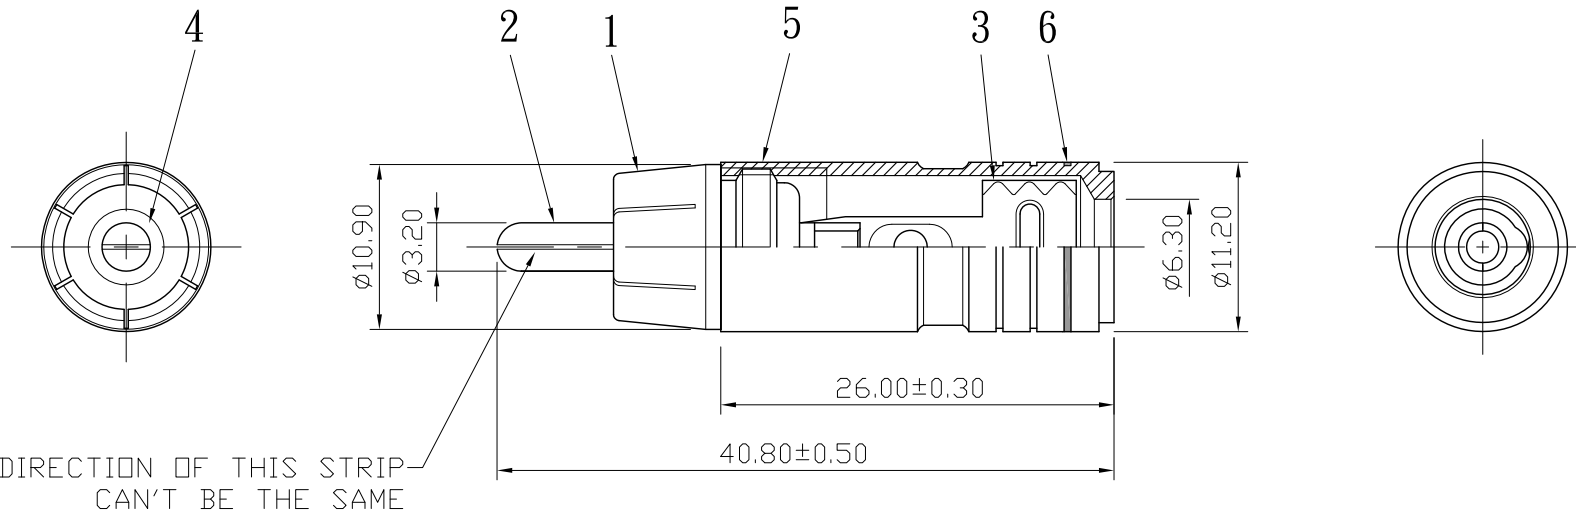

REMARK : RoHS REQUIREMENT APPLIED
(符合RoHS)

S 1 : 1

NO.	Description	Unit	Materials	Finish	Drawing No.	SCALE	2 : 1	UNIT	MM	CHECKED	DATE	FILE NO.
7						DIMENSIONS ARE IN MILLIMETERS						 雅鈦企業有限公司 Aec Connectors Co., Ltd.
6	color ring	1	pvc	red/black/blue white/yellow/green		UNLESS OTHRWISE PECIFIED TOLERANCES (一般公差)					TITLE	
5	shell	1	brass	zinc alloy		0.5~6 = ±0.2					RCA PLUG	
4	insulator	1	PTFE	white		>6~30 = ±0.4			DRAWN			
3	clip	1	brass	gold		>30~120 = ±0.6			<i>Jim</i>			
2	contact pin	1	brass	gold		>120~315 = ±1						
1	body	1	brass	gold		>315~1000 = ±1.6						
						ANGLES(角度) = ±5°					DRAWING NO.	
												RP-1146ZAG-TEF-A-RD/BK/BE/WE/YW/GN-6.3
												FILE NO. DRAWING\AUDIO\RP1146ZAG-TEF-A-RD/BK/BE/WE/YW/GN-6.3