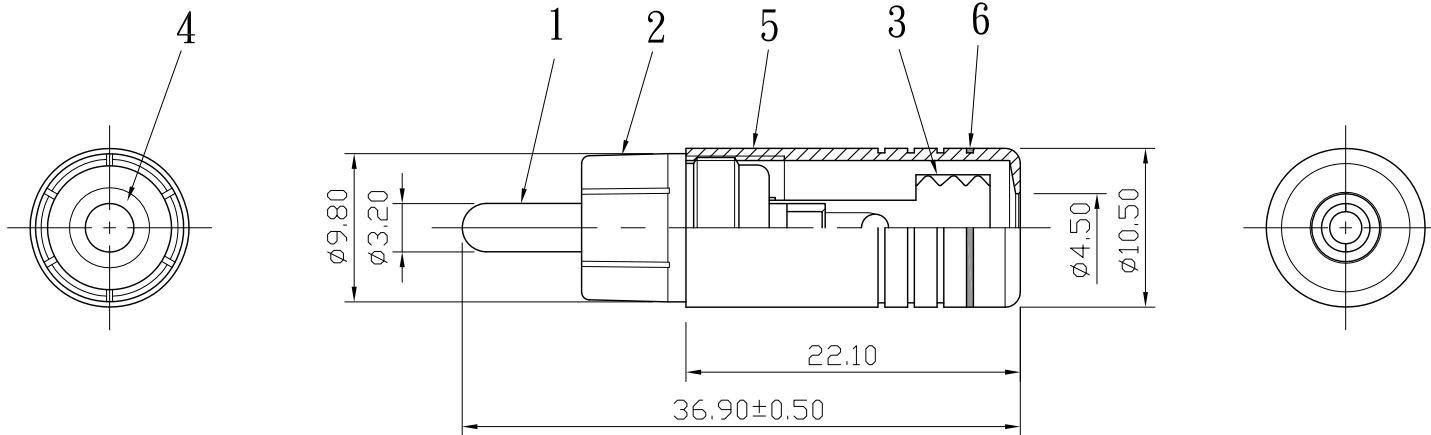

No.	DATE	DESCRIPTION	REV
△	2014. 05. 27	Drawing to renew (圖面更新)	A

S 1 : 1

7						DIMENSIONS ARE IN MILLIMETERS UNLESS OTHERWISE PECIFIED TOLERANCES (一般公差) 0.5~6 = ±0.2 >6~30 = ±0.4 >30~120 = ±0.6 >120~315 = ±1 >315~1000 = ±1.6 ANGLES(角度) = ±5°	CHECKED	 雅鈦企業有限公司 Aec Connectors Co., Ltd.	
6	color ring	1	pvc	red/black/blue white/yellow/green			DRAWN		TITLE
5	shell	1	brass	satın chrome			<i>Jim</i>	RCA PLUG	
4	insulator	1	ABS	white				DRAWING NO.	
3	clip	1	brass	gold				RP-1147SCG-ABS-A-RD/BK/BE/WE/YW/GN-4.5	
2	body	1	brass	gold			DATE	FILE NO. DRAWINGAUDIO\RP-1147SCG-ABS-A-RD/BK/BE/WE/YW/GN-4.5	
1	contact pin	1	brass	gold		2009. 12. 01			
NO.	Description	Unit	Materials	Finish	Drawing No.	SCALE	2 : 1	UNIT	MM