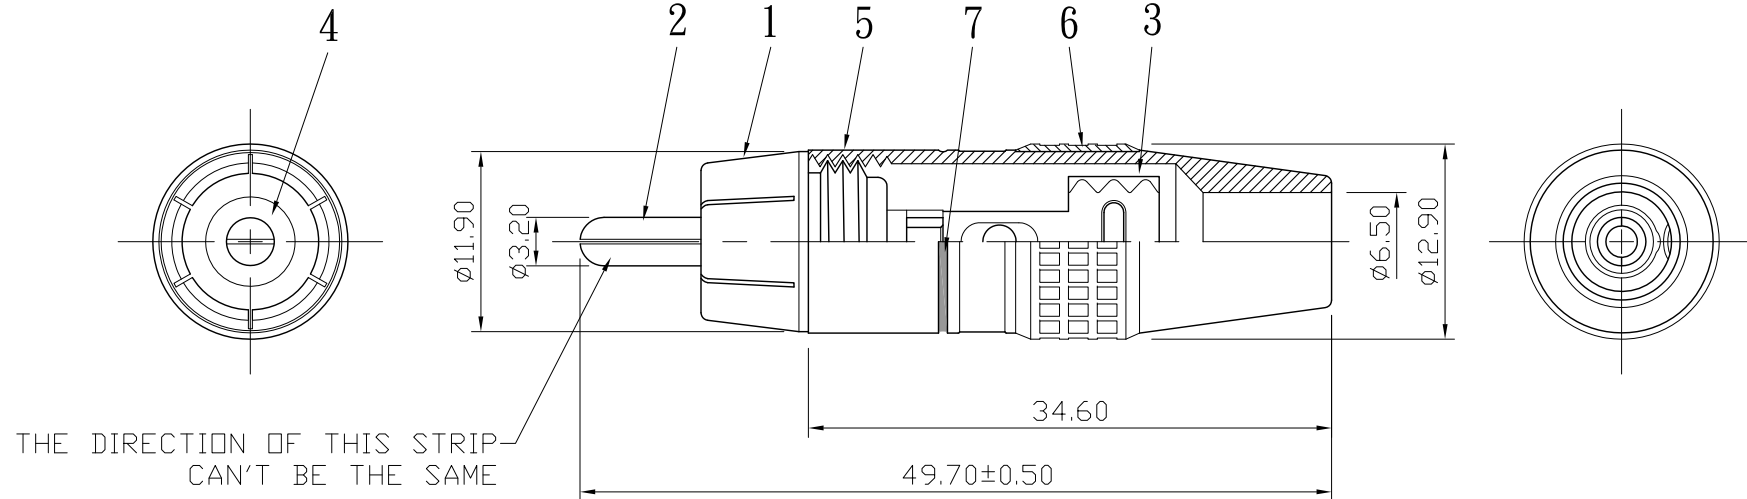

REMARK : RoHS REQUIREMENT APPLIED
(符合RoHS)

S 1 : 1

7	color ring	1	pvc	red/black/blue white/yellow/green	DIMENSIONS ARE IN MILLIMETERS UNLESS OTHERWISE PECIFIED TOLERANCES (一般公差) 0.5~6 = ±0.2 >6~30 = ±0.4 >30~120 = ±0.6 >120~315 = ±1 >315~1000 = ±1.6 ANGLES(角度) = ±5°	CHECKED	 雅鈦企業有限公司 Aec Connectors Co., Ltd.			
6	color ring	1	pvc	red/black/blue white/yellow/green				DRAWN <i>Lala</i>	TITLE RCA PLUG	
5	shell	1	brass	black plated					DATE 2008. 03. 27	DRAWING NO. RP-1152BPG-TEF-A-RD/BK/BE/WE/YW/GN-6.5
4	insulator	1	teflon	white		SCALE 2 : 1 UNIT MM		FILE NO. DRAWING\AUDIO\RP-1152BPG-TEF-A-RD/BK/BE/WE/YW/GN-6.5		
3	clip	1	brass	gold					NO.	Description
2	contact pin	1	brass	gold		Unit		Materials	Finish	Drawing No.
1	body	1	brass	gold						