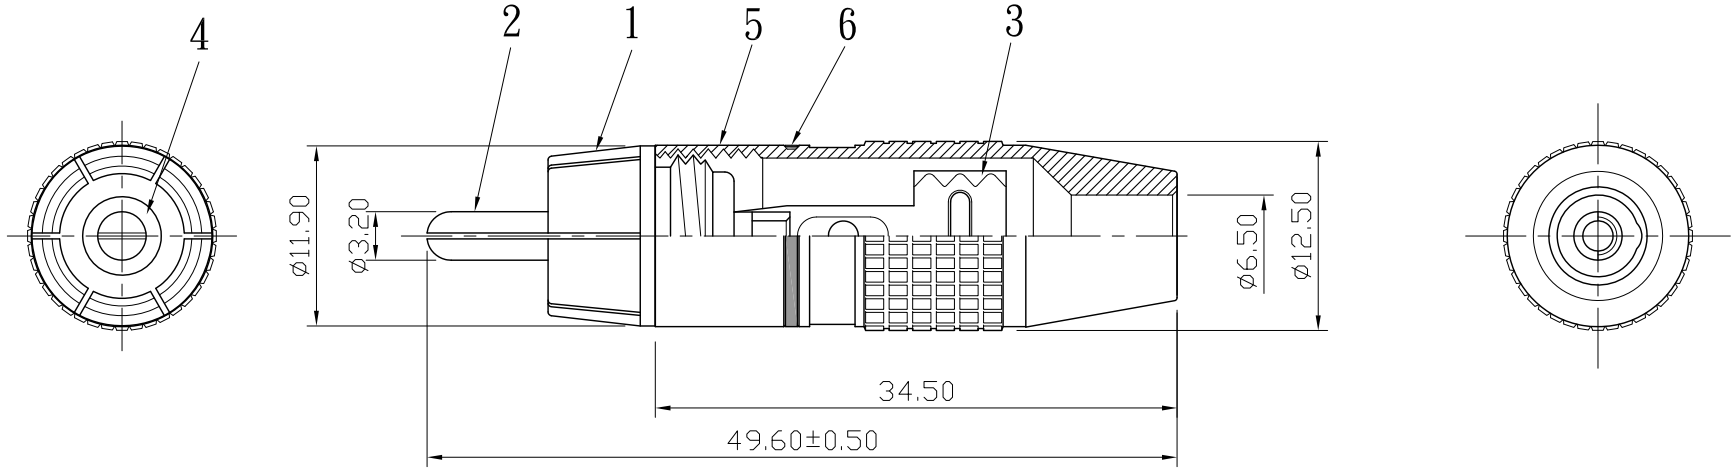

REMARK : RoHS REQUIREMENT APPLIED
(符合RoHS)

S 1 : 1

7						DIMENSIONS ARE IN MILLIMETERS UNLESS OTHERWISE SPECIFIED TOLERANCES (一般公差) 0.5~6 = ±0.2 >6~30 = ±0.4 >30~120 = ±0.6 >120~315 = ±1 >315~1000 = ±1.6 ANGLES(角度) = ±5°	CHECKED	 雅鈦企業有限公司 Aec Connectors Co., Ltd.	
6	color ring	1	PVC	red/black/blue white/yellow/green			DRAWN		TITLE
5	shell	1	brass	sandblast nickel			<i>Tina</i>	RCA PLUG	
4	insulator	1	PTFE	white			DATE	DRAWING NO.	
3	clip	1	brass	gold			2012. 06. 18	RP-1156sbNG-TEF-A-RD/BK/BE/WE/YW/GN-6.5	
2	contact pin	1	brass	gold				FILE NO. DRAWING\AUDIO\PRP-1156sbNG-TEF-A-RD/BK/BE/WE/YW/GN-6.5	
1	body	1	brass	gold					
NO.	Description	Unit	Materials	Finish	Drawing No.	SCALE	2 : 1	UNIT	MM