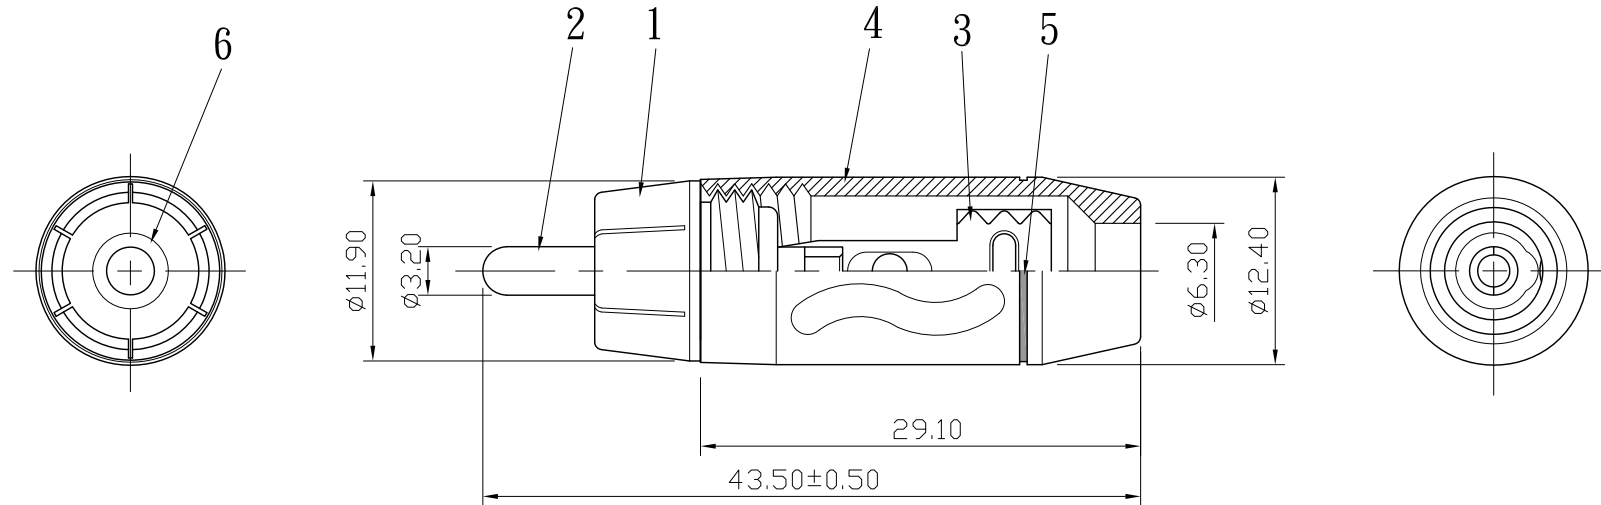

REMARK : RoHS REQUIREMENT APPLIED
(符合RoHS)

S 1 : 1

7						DIMENSIONS ARE IN MILLIMETERS UNLESS OTHERWISE PECIFIED TOLERANCES (一般公差) 0.5~6 = ±0.2 >6~30 = ±0.4 >30~120 = ±0.6 >120~315 = ±1 >315~1000 = ±1.6 ANGLES(角度) = ±5°	CHECKED	 雅鈦企業有限公司 Aec Connectors Co., Ltd.	
6	insulator	1	ABS	white			DRAWN		TITLE
5	color ring	1	pvc	red/black/blue white/yellow/green				<i>Lala</i>	RCA PLUG
4	shell	1	brass	nickel				DATE	DRAWING NO.
3	clip	1	brass	gold				2009. 06. 17	RP-1199NG-ABS-A-RD/BK/BE/WE/YW/GN-6.3
2	contact pin	1	brass	gold					FILE NO.DRAWING\AUDIO\RP-1199NG-ABS-A-RD/BK/BE/WE/YW/GN-6.3
1	body	1	brass	gold					
NO.	Description	Unit	Materials	Finish	Drawing No.	SCALE	2 : 1	UNIT	MM