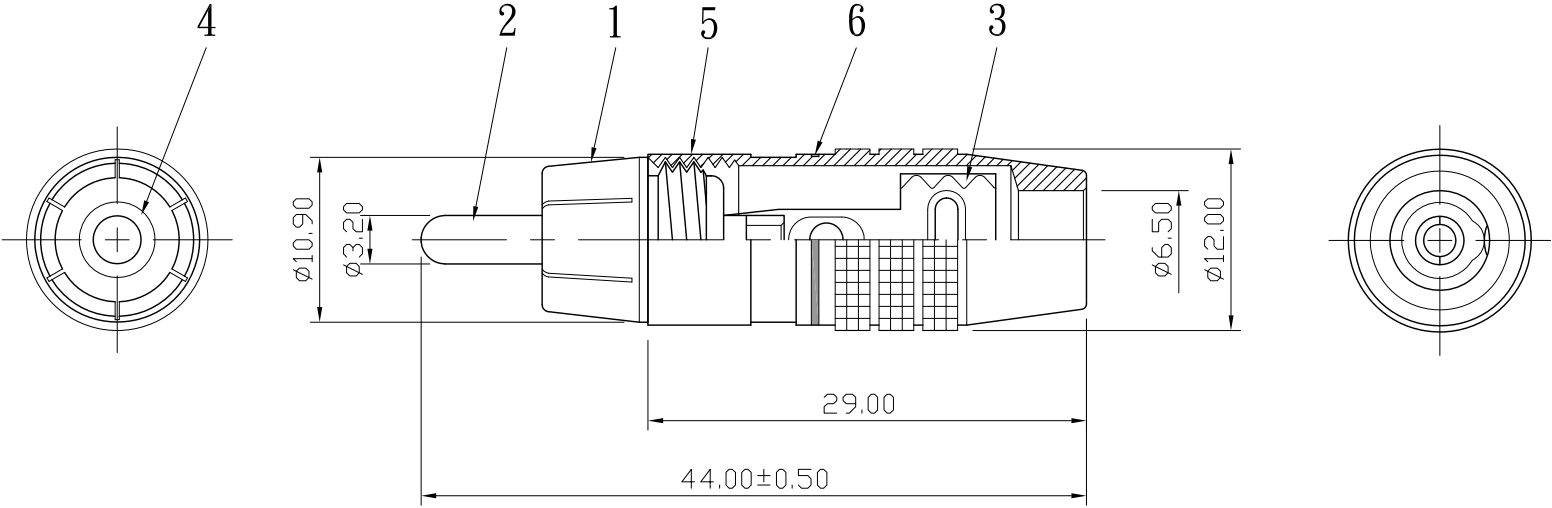

REMARK : RoHS REQUIREMENT APPLIED  
(符合RoHS)

7					DIMENSIONS ARE IN MILLIMETERS UNLESS OTHERWISE SPECIFIED TOLERANCES (一般公差) 0.5~6 = ±0.2 >6~30 = ±0.4 >30~120 = ±0.6 >120~315 = ±1 >315~1000 = ±1.6 ANGLES(角度) = ±5°	CHECKED	 雅鈦企業有限公司 Aec Connectors Co., Ltd.		
6	color ring	1	pvc	red/black/blue white/yellow/green		DRAWN		TITLE	
5	shell	1	brass	gold		<i>Tina</i>	RCA PLUG		
4	insulator	1	ABS	white		DATE	DRAWING NO.		
3	clip	1	brass	gold		2005. 01. 31	RP-1210GG-ABS-A-RD/BK/BE/WE/YW/GN-6.5		
2	contact pin	1	brass	gold			FILE NO. DRAWING/AUDIO/		
1	body	1	brass	gold			RP-1210GG -ABS-A-RD/BK/BE/WE/YW/GN-6.5		
NO.	Description	Unit	Materials	Finish	Drawing No.	SCALE	2 : 1	UNIT	MM