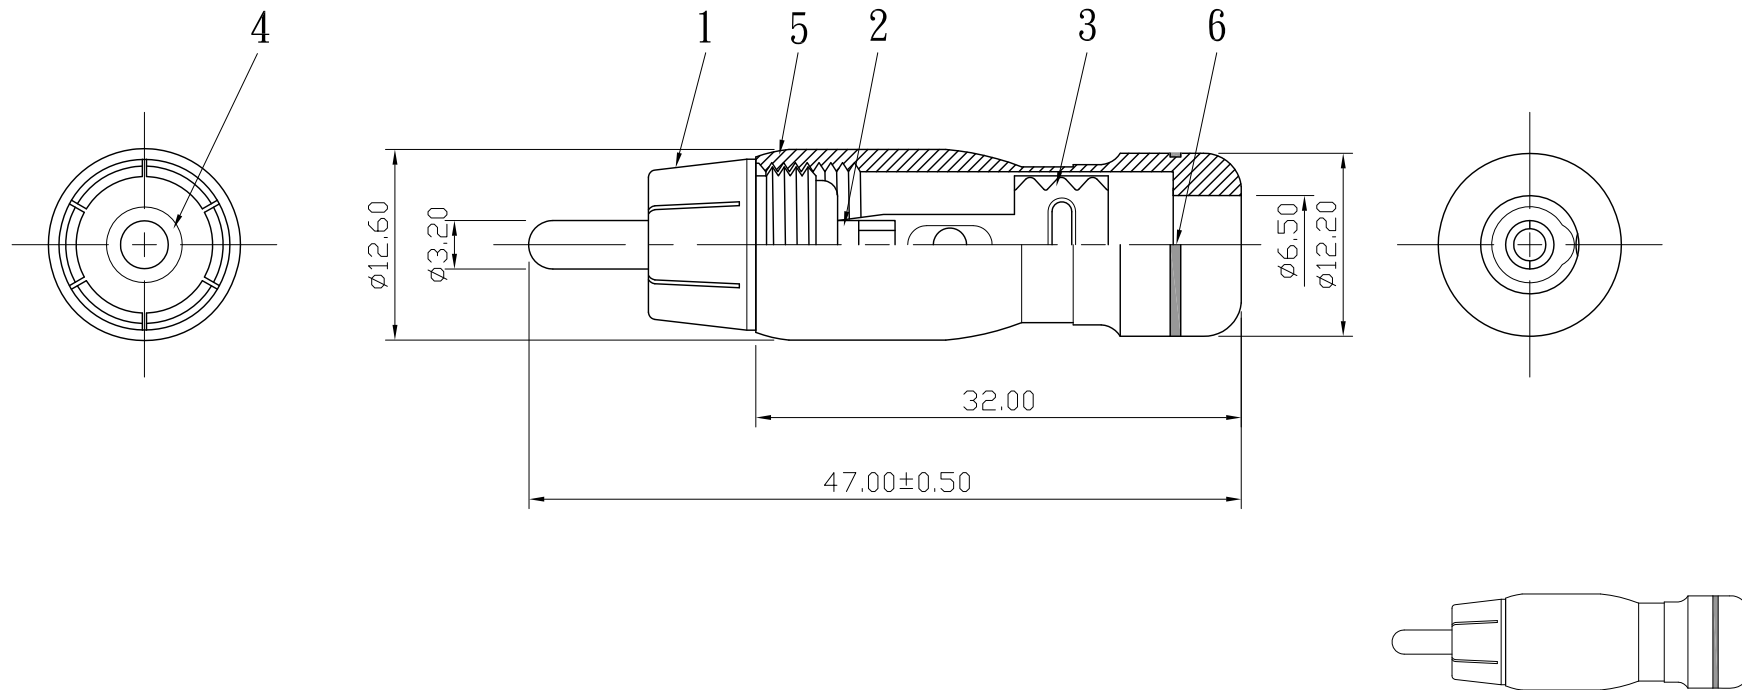

REMARK : RoHS REQUIREMENT APPLIED
(符合RoHS)

S 1 : 1

NO.	Description	Unit	Materials	Finish	Drawing No.	SCALE	2 : 1	UNIT	MM	CHECKED	DRAWN	DATE	TITLE					
6	color ring	1	pvc	red/black/blue white/yellow/green		DIMENSIONS ARE IN MILLIMETERS UNLESS OTHERWISE PECIFIED TOLERANCES (一般公差) 0.5~6 = ±0.2 >6~30 = ±0.4 >30~120 = ±0.6 >120~315 = ±1 >315~1000 = ±1.6 ANGLES(角度) = ±5°							 雅鈦企業有限公司 Aec Connectors Co., Ltd.					
5	shell	1	brass	zinc alloy													TITLE	RCA PLUG
4	inslator	1	ABS	white													DRAWING NO.	RP-1246ZAG-ABS-A-RD/BK/BE/WE/YW/GN-6.5
3	clip	1	brass	gold													FILE NO.	DRAWINGAUDIO\PRP-1246ZAG-ABS-A-RD/BK/BE/WE/YW/GN-6.5
2	contact pin	1	brass	gold														
1	body	1	brass	gold														
											Sun	2014. 09. 17						