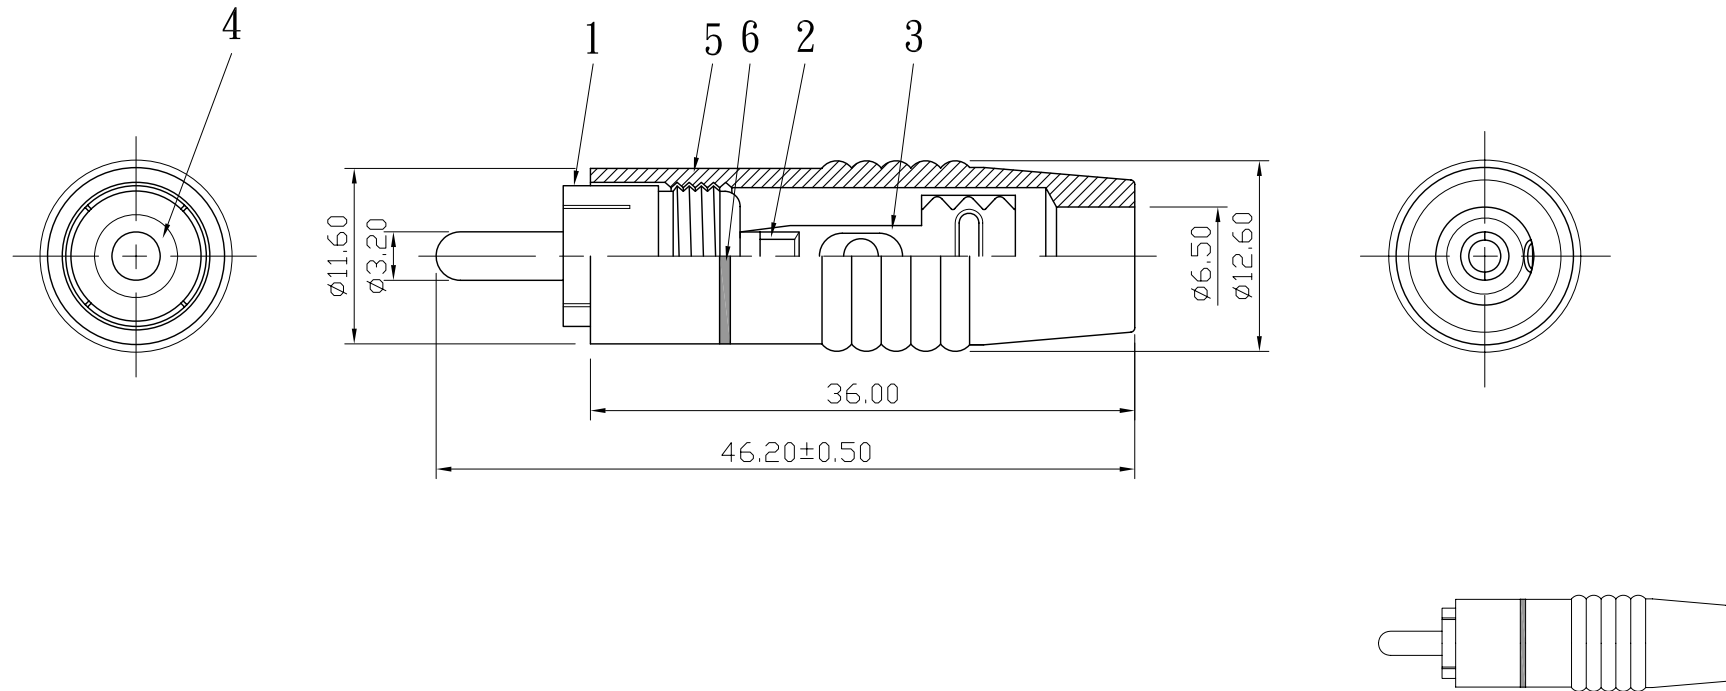

REMARK : RoHS REQUIREMENT APPLIED
(符合RoHS)

S 1 : 1

7						DIMENSIONS ARE IN MILLIMETERS UNLESS OTHERWISE PECIFIED TOLERANCES (一般公差) 0.5~6 = ±0.2 >6~30 = ±0.4 >30~120 = ±0.6 >120~315 = ±1 >315~1000 = ±1.6 ANGLES(角度) = ±5°	APPROVED	 雅鈦企業有限公司 Aec Connectors Co., Ltd.	
6	color ring	1	pvc	red/black/blue white/yellow/green			CHECKED		TITLE
5	shell	1	brass	zinc alloy				RCA PLUG	
4	insulator	1	ABS	white			DRAWN	DRAWING NO.	
3	clip	1	brass	gold			<i>Lala</i>	RP-1273ZAG-ABS-A-RD/BK/BE/WE/YW/GN-6.5	
2	contact pin	1	brass	gold			DATE	FILE NO. DRAWING\AUDIO\PRP-1273ZAG-ABS-A-RD/BK/BE/WE/YW/GN-6.5	
1	body	1	brass	gold			2008. 01. 10		
NO.	Description	Unit	Materials	Finish	Drawing No.	SCALE	2 : 1	UNIT	MM