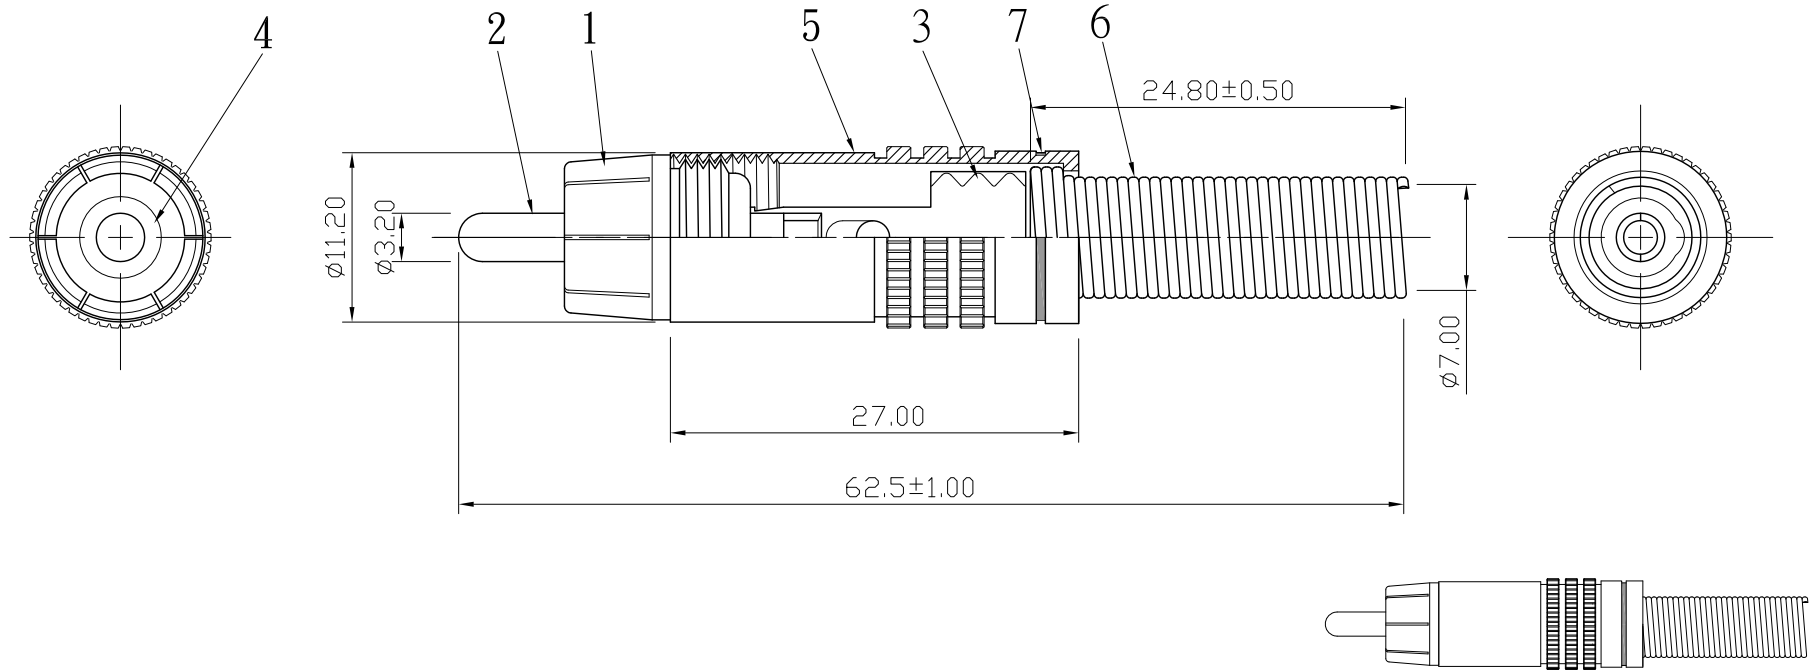

REMARK : RoHS REQUIREMENT APPLIED
(符合RoHS)

S 1 : 1

7	color ring	1	pvc	red/blue/white yellow/green		DIMENSIONS ARE IN MILLIMETERS UNLESS OTHERWISE PECIFIED TOLERANCES (一般公差) 0.5~6 = ±0.2 >6~30 = ±0.4 >30~120 = ±0.6 >120~315 = ±1 >315~1000 = ±1.6 ANGLES(角度) = ±5°	CHECKED	 雅鈦企業有限公司 Aec Connectors Co., Ltd.	
6	spring	1	brass	black plated					DRAWN <i>Lala</i>
5	shell	1	brass	black plated			DATE 2007. 12. 05	DRAWING NO. RP-1310BPG-ABS-A-RD/BE/GN/WE/YW-7.0	
4	insulator	1	ABS	white				FILE NO. DRAWINGAUDIO\PRP-1310BPG-ABS-A-RD/BE/GN/WE/YW-7.0	
3	clip	1	brass	gold					
2	contact pin	1	brass	gold					
1	body	1	brass	gold					
NO.	Description	Unit	Materials	Finish	Drawing No.	SCALE	2 : 1	UNIT	MM