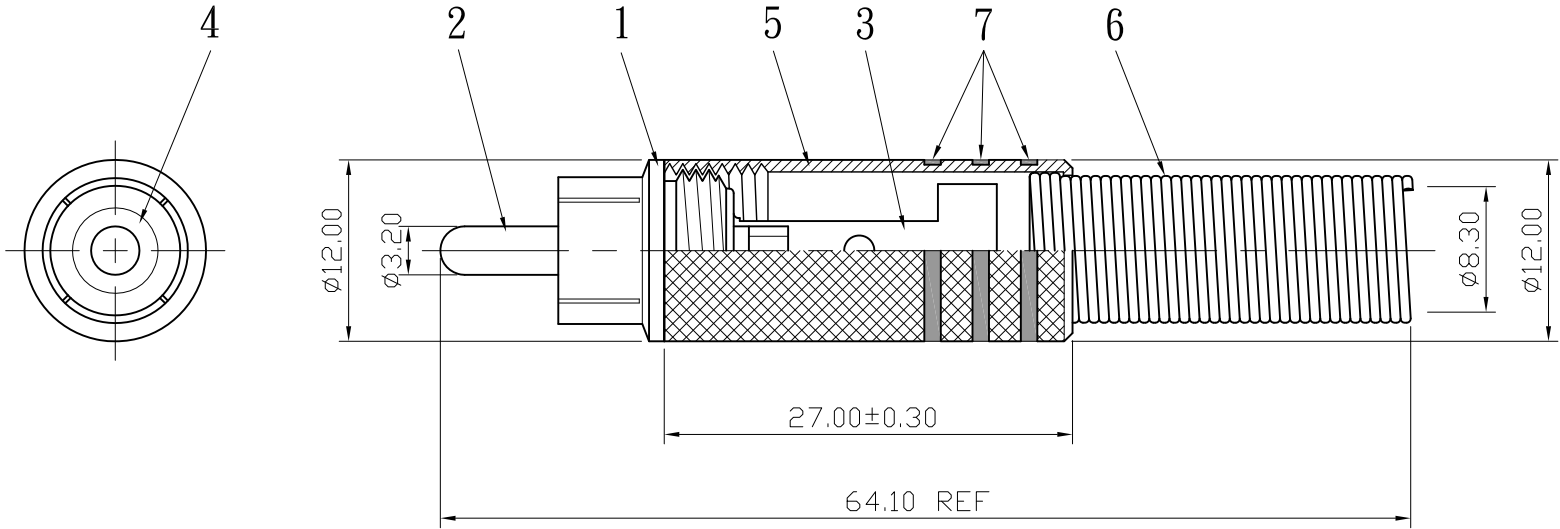

REMARK : RoHS REQUIREMENT APPLIED
(符合RoHS)

S 1 : 1

7	color ring	3	pvc	red/black/blue white/yellow/green		DIMENSIONS ARE IN MILLIMETERS UNLESS OTHERWISE PECIFIED TOLERANCES (一般公差) 0.5~6 = ±0.2 >6~30 = ±0.4 >30~120 = ±0.6 >120~315 = ±1 >315~1000 = ±1.6 ANGLES(角度) = ±5°	CHECKED	 雅鈦企業有限公司 Aec Connectors Co., Ltd.	
6	spring	1	brass	gold			DRAWN		TITLE
5	shell	1	brass	gold			Lala	RCA PLUG	
4	insulator	1	ABS	white				DRAWING NO.	
3	clip	1	brass	gold			DATE	RP-1314GG-ABS-A-RD/BK/BE/WE/YW/GN-8.3	
2	contact pin	1	brass	gold			2009. 06. 23	FILE NO. DRAWINGAUDIO/RP/RP-1314GG-ABS-A-RD/BK/BE/WE/YW/GN-8.3	
1	body	1	brass	gold					
NO.	Description	Unit	Materials	Finish	Drawing No.	SCALE	2 : 1	UNIT	MM