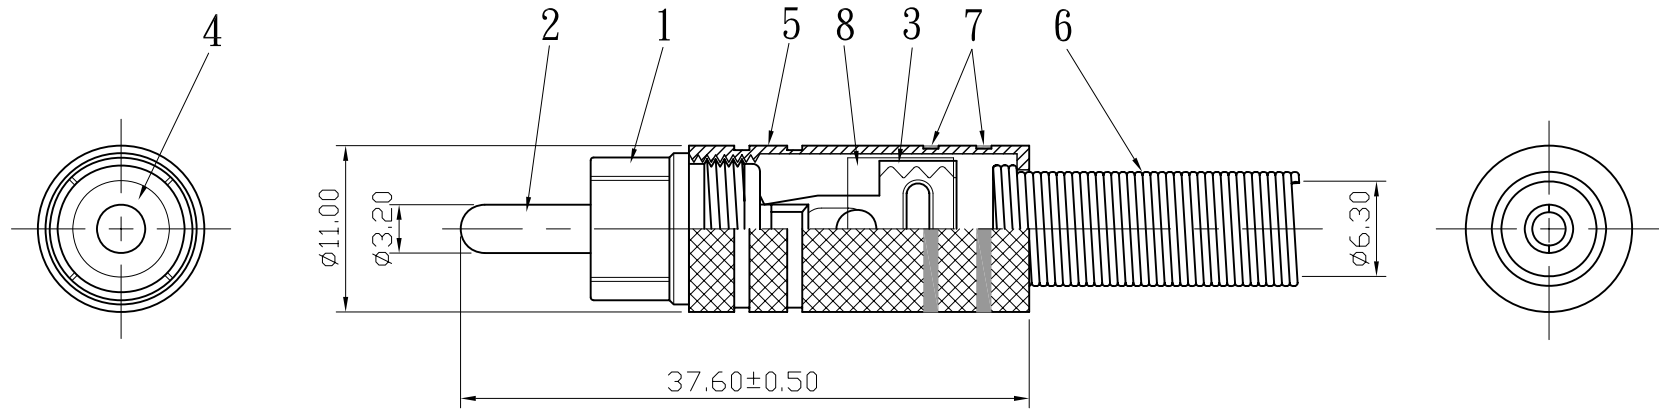

REMARK : RoHS REQUIREMENT APPLIED  
(符合RoHS)

S 1 : 1

8	ferrule	1	plastic	white		DIMENSIONS ARE IN MILLIMETERS  UNLESS OTHERWISE SPECIFIED TOLERANCES (一般公差) 0.5~6 = ±0.2 >6~30 = ±0.4 >30~120 = ±0.6 >120~315 = ±1 >315~1000 = ±1.6 ANGLES(角度) = ±5°	APPROVED	 雅鈦企業有限公司 Aec Connectors Co., Ltd.		
7	color ring	2	pvc	red/black/blue white/yellow/green			CHECKED		TITLE	
6	spring	1	brass	gold			DRAWN	RCA PLUG		
5	shell	1	brass	gold			<i>Lala</i>	DRAWING NO.		
4	insulator	1	ABS	white				DATE	RP-1316GG-ABS-A-RD/BK/BE/WE/YW/GN-6.3	
3	clip	1	brass	gold				2007. 10. 16	FILE NO.DRAWING\AUDIO\RP-1316GG-ABS-A-RD/BK/BE/WE/YW/GN-6.3	
2	contact pin	1	brass	gold			SCALE	2 : 1	UNIT	MM
1	body	1	brass	gold						
NO.	Description	Unit	Materials	Finish	Drawing No.					