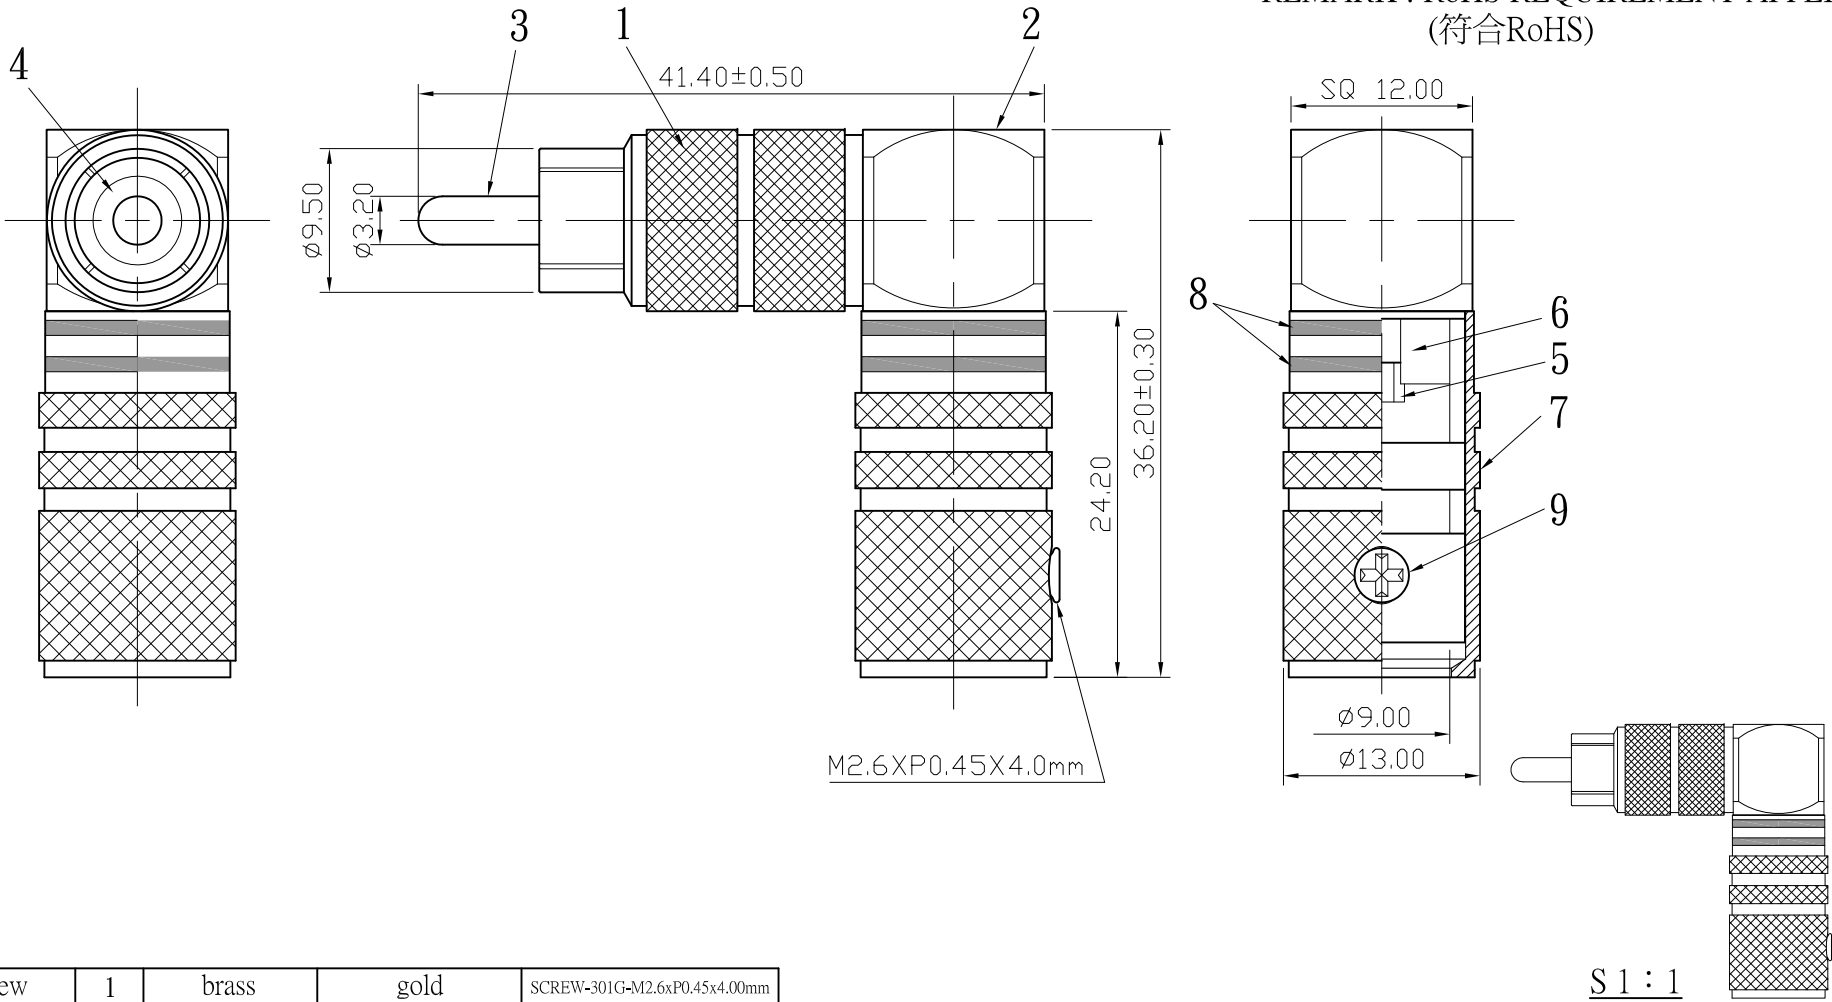

REMARK : RoHS REQUIREMENT APPLIED  
(符合RoHS)

9	screw	1	brass	gold	SCREW-301G-M2.6xP0.45x4.00mm
8	color ring	1	painting	red/black/blue white/yellow/green	
7	shell	1	brass	gold	
6	insulator	1	teflon	white	
5	contact pin	1	brass	gold	
4	insulator	1	ABS	white	
3	contact pin	1	brass	gold	
2	body	1	brass	sandblast gold	
1	shell	1	brass	gold	
NO.	Description	Unit	Materials	Finish	Drawing No.

DIMENSIONS ARE IN MILLIMETERS  
UNLESS OTHERWISE PECIFIED TOLERANCES  
(一般公差)  
0.5~6 = ±0.2  
>6~30 = ±0.4  
>30~120 = ±0.6  
>120~315 = ±1  
>315~1000 = ±1.6  
ANGLES(角度) = ±5°

SCALE	2 : 1	UNIT	MM
-------	-------	------	----

CHECKED  
  
DRAWN  
*Tina*  
DATE  
2011. 08. 12

 雅鈦企業有限公司  
Aec Connectors Co., Ltd.

TITLE  
RCA PLUG

DRAWING NO.  
RP-1318GG-ABS-RD/BK/BE/WE/YW/GN-9.0

FILE NO. DRAWINGAUDIOIRP/RP-1318GG-ABS-RD/BK/BE/WE/YW/GN-9.0