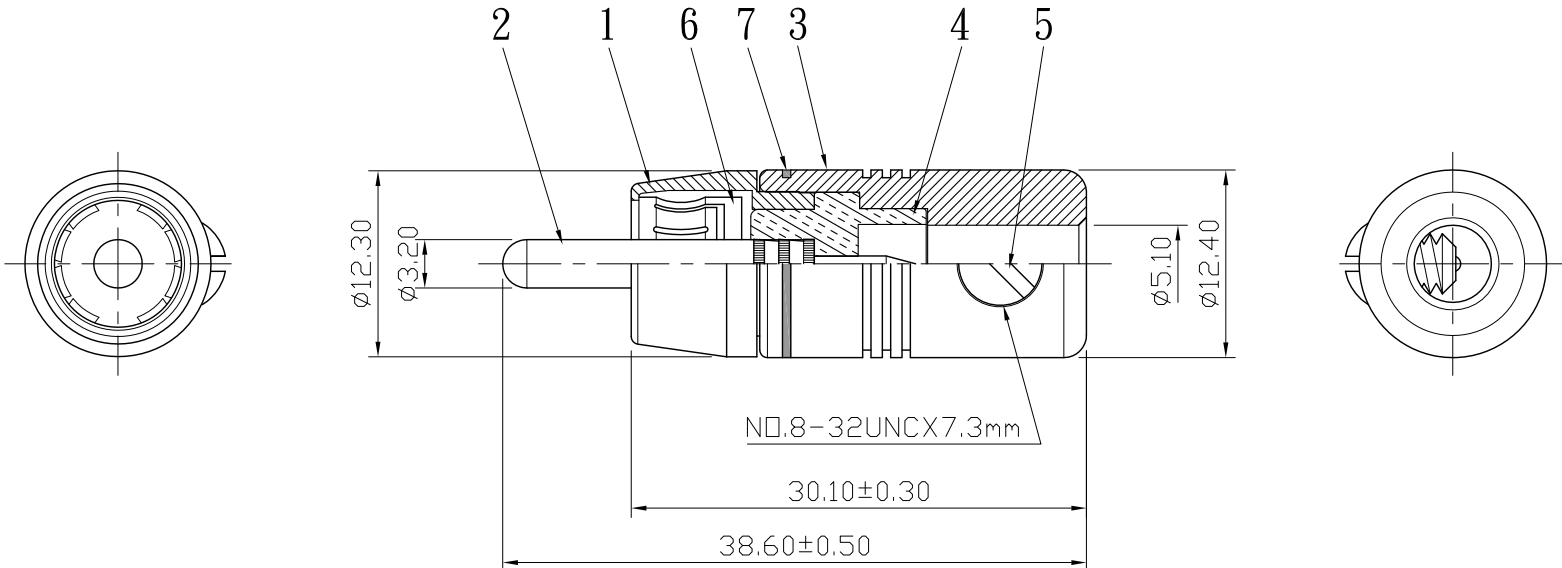

REMARK : RoHS REQUIREMENT APPLIED
(符合RoHS)

S 1 : 1

7	color ring	1	PVC	blue/black/red green/yellow/white		DIMENSIONS ARE IN MILLIMETERS UNLESS OTHERWISE PECIFIED TOLERANCES (一般公差) 0.5~6 = ±0.2 >6~30 = ±0.4 >30~120 = ±0.6 >120~315 = ±1 >315~1000 = ±1.6 ANGLES(角度) = ±5°	CHECKED	 雅鈦企業有限公司 Aec Connectors Co., Ltd.	
6	spring	1	beryllium copper	gold					DRAWN <i>Tina</i>
5	screw	1	iron	gold	SCREW-307G-NO.8-32UNCX7.3mm		DATE 2012. 11. 22		
4	insulator	1	POM	white					FILE NO. DRAWINGAUDIO\RP-1323ZAG-POM-BE/BK/RD/GN/YW/WE-5.1
3	shell	1	brass	zinc alloy					
2	contact pin	1	brass	gold					
1	body	1	brass	gold					
NO.	Description	Unit	Materials	Finish	Drawing No.	SCALE	2 : 1	UNIT	MM