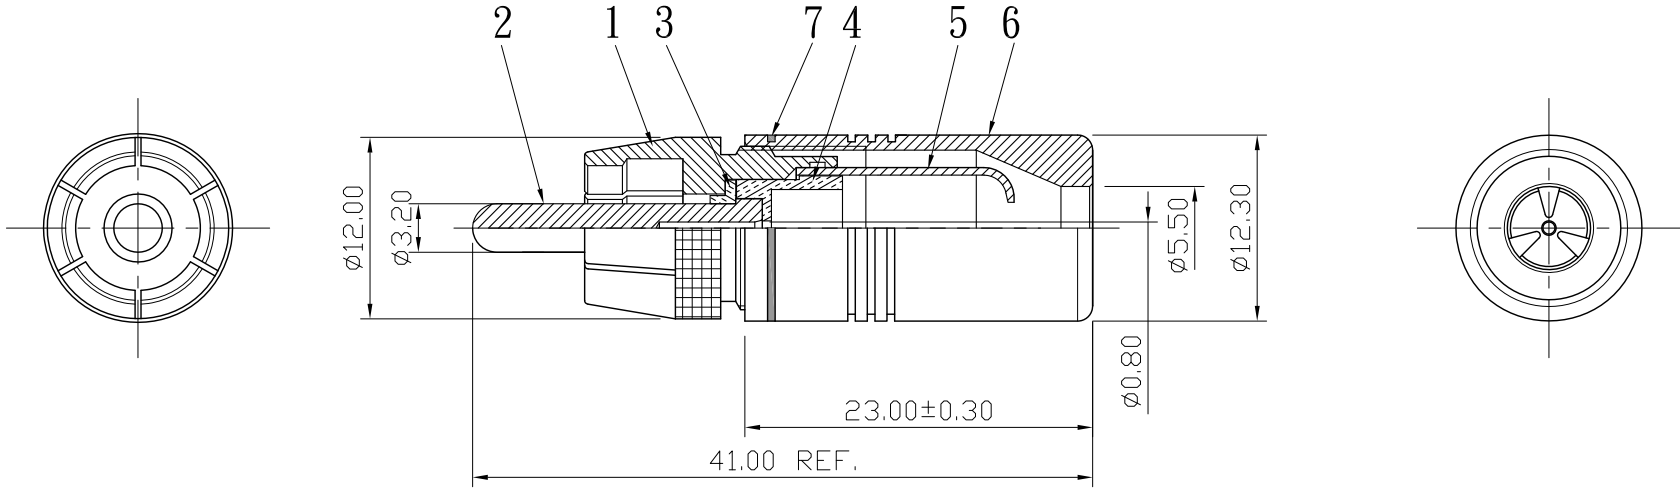

REMARK : RoHS REQUIREMENT APPLIED
(符合RoHS)

S 1 : 1

7	color ring	1	PVC	blue/black/red green/yellow/white		DIMENSIONS ARE IN MILLIMETERS UNLESS OTHRWISE PECIFIED TOLERANCES (一般公差) 0.5~6 = ±0.2 >6~30 = ±0.4 >30~120 = ±0.6 >120~315 = ±1 >315~1000 = ±1.6 ANGLES(角度) = ±5°	CHECKED	 雅鈦企業有限公司 Aec Connectors Co., Ltd.	
6	shell	1	brass	zinc alloy					DRAWN <i>Tina</i>
5	clip	1	steel(k5)	gold			DATE 2012. 11. 29	DRAWING NO. RP-1324ZAG-POM-BE/BK/RD/GN/YW/WE-5.5	
4	insulator	1	POM (MOLDING)	white				FILE NO. DRAWINGAUDIO\RP-1324ZAG-POM-BE/BK/RD/GN/YW/WE-5.5	
3	insulator	1	POM (MOLDING)	white					
2	contact pin	1	brass	gold					
1	body	1	brass	gold					
NO.	Description	Unit	Materials	Finish	Drawing No.	SCALE	2 : 1	UNIT	MM