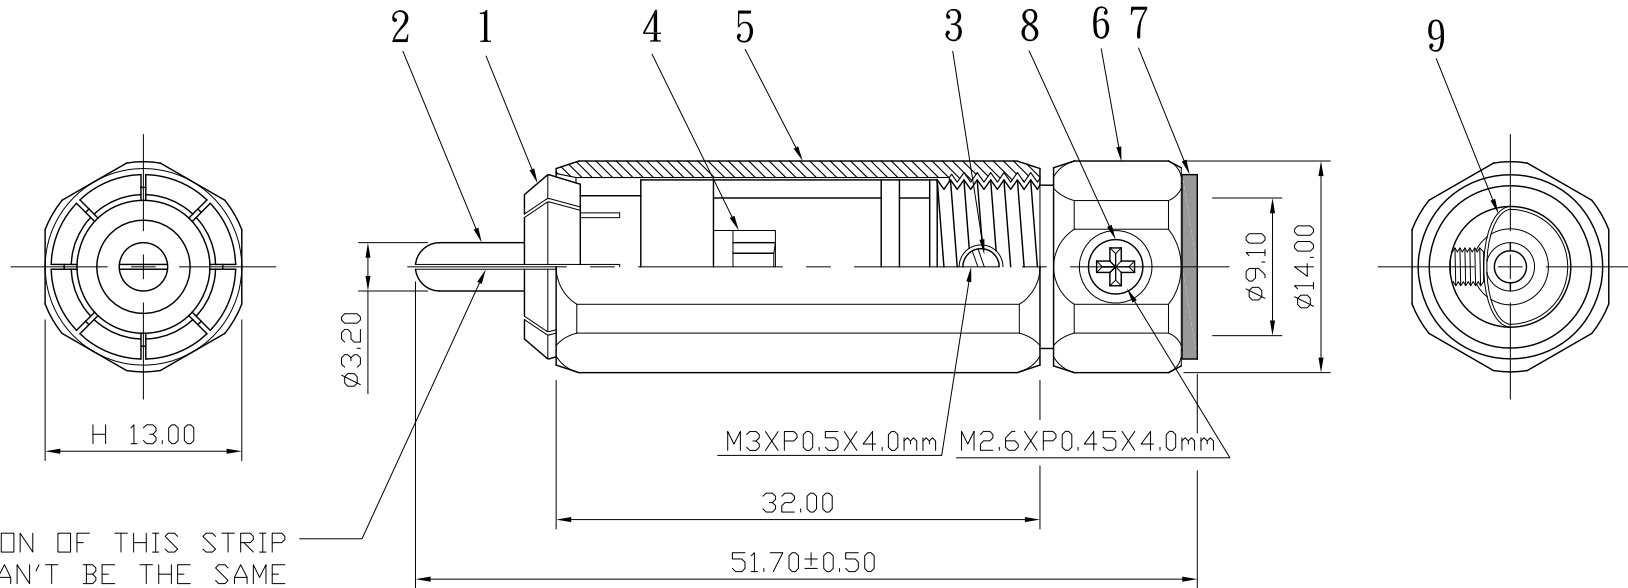

REMARK : RoHS REQUIREMENT APPLIED
(符合RoHS)

S 1 : 1

9	sleeve	1	PVC	transparent		DIMENSIONS ARE IN MILLIMETERS UNLESS OTHERWISE SPECIFIED TOLERANCES (一般公差) 0.5~6 = ±0.2 >6~30 = ±0.4 >30~120 = ±0.6 >120~315 = ±1 >315~1000 = ±1.6 ANGLES(角度) = ±5°	CHECKED	 雅鈦企業有限公司 Aec Connectors Co., Ltd.	
8	screw	1	bronze	gold	SCREW-301G-M2.6XP0.45X4.0mm				DRAWN <i>Jim</i>
7	color ring	1	aluminum	anodic treatment red/blue/gold/silver					
6	sleeve	1	brass	matte black coated			DATE 2008. 03. 03		TITLE RCA PLUG
5	shell	1	brass	matte black coated			DRAWING NO. RP-208MBCG-TEF-A-RD/BE/G/S-9.1		FILE NO. DRAWING\AUDIO\RP-208MBCG-TEF-A-RD/BE/G/S-9.1
4	insulator	1	PTFE	white					
3	screw	1	brass	gold	SCREW-103G-M3XP0.5X4.0mm				
2	contact pin	1	brass	gold			SCALE 2 : 1		UNIT MM
1	body	1	brass	gold					
NO.	Description	Unit	Materials	Finish	Drawing No.				