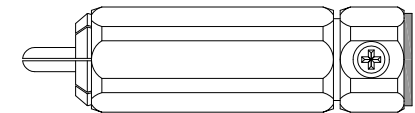

REMARK : RoHS REQUIREMENT APPLIED
(符合RoHS)

S 1 : 1

9	sleeve	1	PVC	transparent		DIMENSIONS ARE IN MILLIMETERS UNLESS OTHERWISE SPECIFIED TOLERANCES (一般公差) 0.5~6 = ±0.2 >6~30 = ±0.4 >30~120 = ±0.6 >120~315 = ±1 >315~1000 = ±1.6 ANGLES(角度) = ±5°	CHECKED	 雅鈦企業有限公司 Aec Connectors Co., Ltd.	
8	screw	1	bronze	gold	SCREW-301G-M2.6XP0.45X4.0mm				DRAWN <i>Jim</i>
7	color ring	1	aluminum	anodic treatment red/blue/gold/silver					
6	sleeve	1	brass	matte black coated			DATE 2008. 03. 03		TITLE RCA PLUG
5	shell	1	brass	matte black coated			DRAWING NO. RP-208MBCG-TEF-A-RD/BE/G/S-9.1		FILE NO. DRAWING\AUDIO\RP-208MBCG-TEF-A-RD/BE/G/S-9.1
4	insulator	1	PTFE	white					
3	screw	1	brass	gold	SCREW-103G-M3XP0.5X4.0mm				
2	contact pin	1	brass	gold			SCALE 2 : 1		UNIT MM
1	body	1	brass	gold					
NO.	Description	Unit	Materials	Finish	Drawing No.				