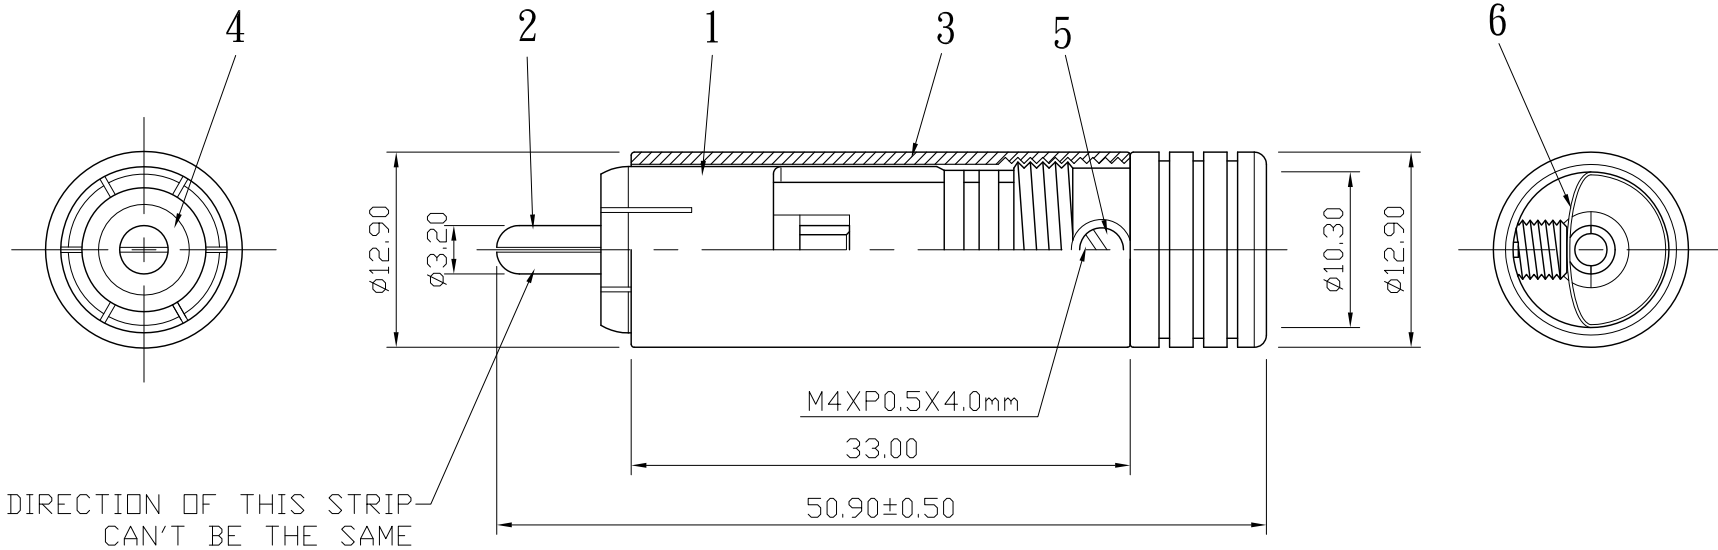

REMARK : RoHS REQUIREMENT APPLIED
(符合RoHS)

S 1 : 1

NO.	Description	Unit	Materials	Finish	Drawing No.	SCALE	2 : 1	UNIT	MM					
7			pvc	white		DIMENSIONS ARE IN MILLIMETERS UNLESS OTHERWISE SPECIFIED TOLERANCES (一般公差) 0.5~6 = ±0.2 >6~30 = ±0.4 >30~120 = ±0.6 >120~315 = ±1 >315~1000 = ±1.6 ANGLES(角度) = ±5°								
6	sleeve	1	pvc	white										
5	screw	1	brass	gold	SCREW-104G-M4XP0.5X4.0mm									
4	insulator	1	teflon	white										
3	shell	1	brass	zinc alloy										
2	contact pin	1	brass	gold										
1	body	1	brass	gold										
						CHECKED	 雅鈦企業有限公司 Aec Connectors Co., Ltd.							
						DRAWN					TITLE			
						<i>Lala</i>					RCA PLUG			
						DATE					DRAWING NO.			
						2008. 02. 14	RP-214ZAG-TEF-A-10.3							
								FILE NO. DRAWINGAUDIO\RP-214ZAG-TEF-A-10.3						