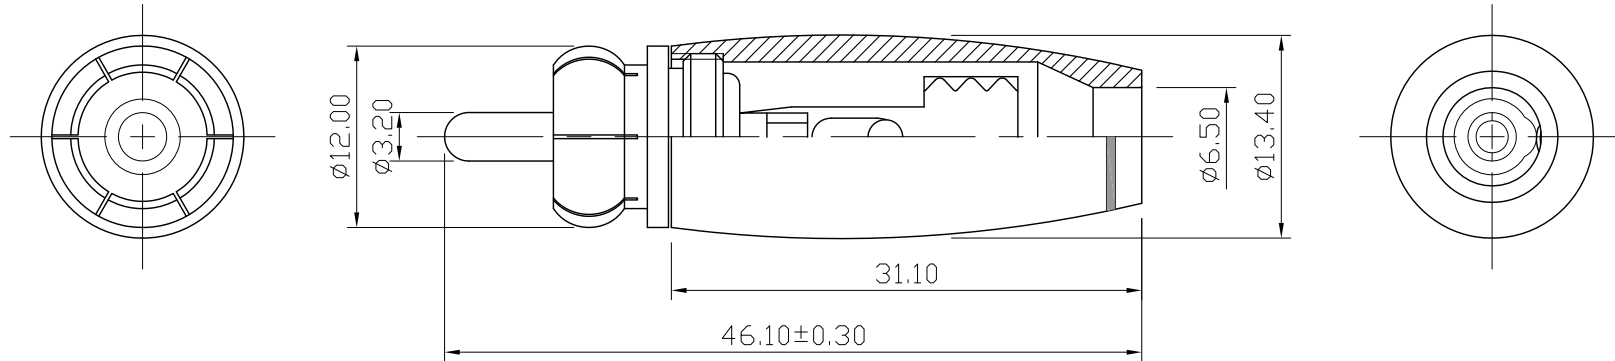

REMARK : RoHS REQUIREMENT APPLIED
(符合RoHS)

S 1 : 1

NO.	Description	Unit	Materials	Finish	Drawing No.	SCALE	2 : 1	UNIT	MM	CHECKED	DATE	FILE NO.
6	color ring	1	PVC	red/black		DIMENSIONS ARE IN MILLIMETERS UNLESS OTHERWISE PECIFIED TOLERANCES (一般公差) 0.5~6 = ±0.2 >6~30 = ±0.4 >30~120 = ±0.6 >120~315 = ±1 >315~1000 = ±1.6 ANGLES(角度) = ±5°				Wanyi 2010.09.09	RP-219SNG+P-ABS-A-RD/BK-6.5	DRAWING\AUDIO\RP\RP-219SNG+P-ABS-A-6.5
5	shell	1	brass	satin nickel+topcoat								
4	insulator	1	ABS	white								
3	clip	1	brass	gold								
2	contact pin	1	brass	gold								
1	body	1	brass	gold								
-												