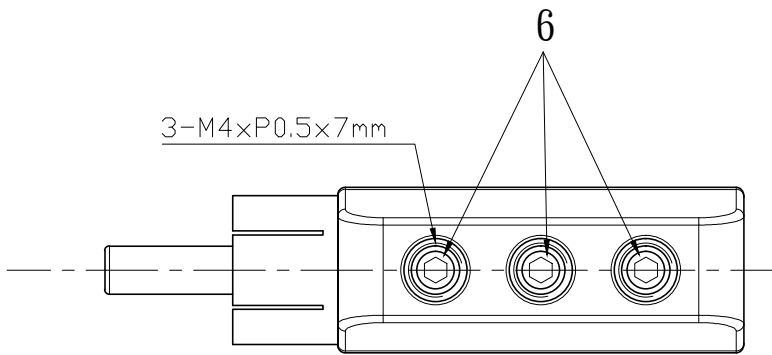

REMARK : RoHS REQUIREMENT APPLIED  
(符合RoHS)

S 1 : 1

7	screw	1	brass	gold	ZZSW0004BR-G	DIMENSIONS ARE IN MILLIMETERS  UNLESS OTHERWISE PECIFIED TOLERANCES (一般公差) 0.5~6 = ±0.2 >6~30 = ±0.4 >30~120 = ±0.6 >120~315 = ±1 >315~1000 = ±1.6 ANGLES(角度) = ±5°	CHECKED	 雅鈦企業有限公司 Aec Connectors Co., Ltd.	
6	screw	3	brass	gold	ZZSW0006BR-G		DRAWN <b>Otis</b>		TITLE RCA PLUG
5	nut	3	brass	gold	ZZNT0014BR-G				DATE 2014. 09. 15
4	shell	1	PMMA	transparent	ZZSL0002PA		SCALE 2 : 1 UNIT MM	FILE NO.	DRAWINGAUDIORPARP-250PLG-8.0
3	body	1	brass	gold	RPBY0009BR-G				
2	insulator	1	PTFE	white	RPIR0008TF				
1	contact pin	1	brass	gold	RPCP0009BR-G				
NO.	Description	Unit	Materials	Finish	Drawing No.				