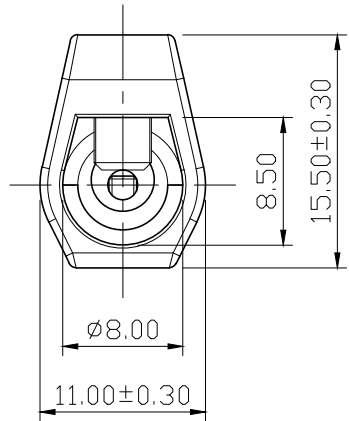

REMARK : RoHS REQUIREMENT APPLIED  
(符合RoHS)

S 1 : 1

7	screw	1	brass	gold	ZZSW0004BR-G	DIMENSIONS ARE IN MILLIMETERS  UNLESS OTHERWISE PECIFIED TOLERANCES (一般公差) 0.5~6 = ±0.2 >6~30 = ±0.4 >30~120 = ±0.6 >120~315 = ±1 >315~1000 = ±1.6 ANGLES(角度) = ±5°	CHECKED	 雅鈦企業有限公司 Aec Connectors Co., Ltd.	
6	screw	3	brass	gold	ZZSW0006BR-G		DRAWN <b>Otis</b>		TITLE RCA PLUG
5	nut	3	brass	gold	ZZNT0014BR-G				DATE 2014. 09. 15
4	shell	1	PMMA	transparent	ZZSL0002PA		SCALE 2 : 1 UNIT MM	FILE NO.	DRAWINGAUDIORPARP-250PLG-8.0
3	body	1	brass	gold	RPBY0009BR-G				
2	insulator	1	PTFE	white	RPIR0008TF				
1	contact pin	1	brass	gold	RPCP0009BR-G				
NO.	Description	Unit	Materials	Finish	Drawing No.				