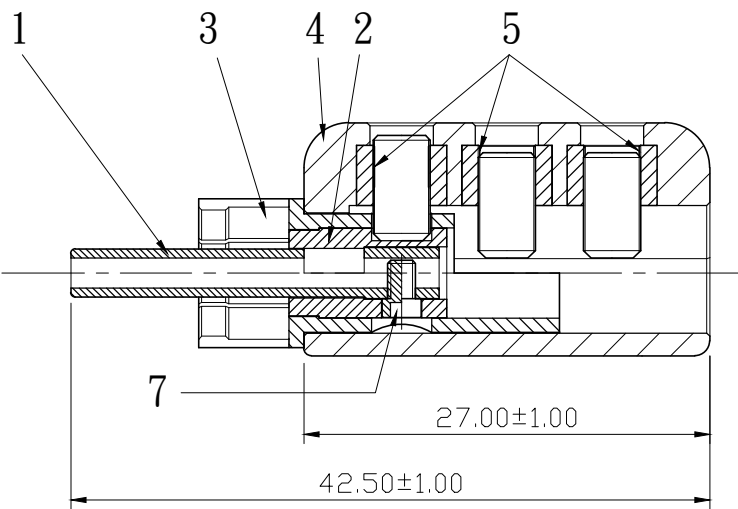

REMARK : RoHS REQUIREMENT APPLIED  
(符合RoHS)

S 1 : 1

7	screw	1	brass	gold	ZZSW0004BR-G	DIMENSIONS ARE IN MILLIMETERS  UNLESS OTHERWISE PECIFIED TOLERANCES (一般公差) 0.5~6 = ±0.2 >6~30 = ±0.4 >30~120 = ±0.6 >120~315 = ±1 >315~1000 = ±1.6 ANGLES(角度) = ±5°	CHECKED	 雅鈦企業有限公司 Aec Connectors Co., Ltd.	
6	screw	3	brass	gold	ZZSW0006BR-G		DRAWN <b>Otis</b>		TITLE RCA PLUG
5	nut	3	brass	gold	ZZNT0014BR-G				DATE 2014. 09. 15
4	shell	1	PMMA	transparent	ZZSL0002PA		SCALE 2 : 1 UNIT MM	FILE NO.	DRAWINGAUDIORPARP-250PLG-8.0
3	body	1	brass	gold	RPBY0009BR-G				
2	insulator	1	PTFE	white	RPIR0008TF				
1	contact pin	1	brass	gold	RPCP0009BR-G				
NO.	Description	Unit	Materials	Finish	Drawing No.				