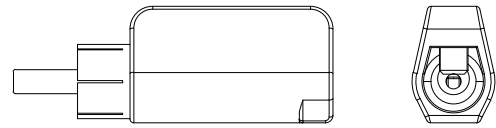

REMARK : RoHS REQUIREMENT APPLIED  
(符合RoHS)

S 1 : 1

7	screw	1	brass	gold	ZZSW0004BR-G	DIMENSIONS ARE IN MILLIMETERS  UNLESS OTHERWISE PECIFIED TOLERANCES (一般公差) 0.5~6 = ±0.2 >6~30 = ±0.4 >30~120 = ±0.6 >120~315 = ±1 >315~1000 = ±1.6 ANGLES(角度) = ±5°	CHECKED	 雅鈦企業有限公司 Aec Connectors Co., Ltd.	
6	screw	3	brass	gold	ZZSW0006BR-G		DRAWN <b>Otis</b>		TITLE RCA PLUG
5	nut	3	brass	gold	ZZNT0014BR-G				DATE 2014. 09. 15
4	shell	1	PMMA	transparent	ZZSL0002PA		SCALE 2 : 1 UNIT MM	FILE NO.	DRAWINGAUDIORPARP-250PLG-8.0
3	body	1	brass	gold	RPBY0009BR-G				
2	insulator	1	PTFE	white	RPIR0008TF				
1	contact pin	1	brass	gold	RPCP0009BR-G				
NO.	Description	Unit	Materials	Finish	Drawing No.				