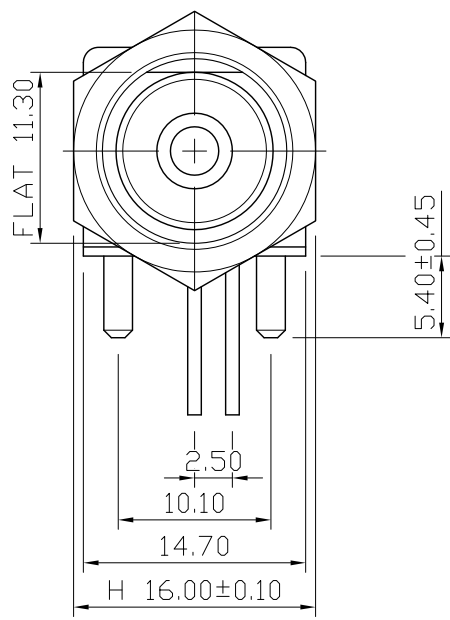

REMARK : RoHS REQUIREMENT APPLIED
(符合RoHS)

-	color ring	1	PVC	red/black/white	
-	washer	1	brass	gold	
-	nut	1	brass	gold	
-	ground	1	brass	gold	
-	contate pin	1	brass	gold	
-	contate pin	1	brass	gold	
-	pillar	2	brass	gold	
-	insulator	1	PTFE	white	
-	insulator	1	PTFE	white	
-	body	1	brass	gold	
-	body	1	brass	gold	
-	shell	1	PF	black	
NO.	Description	Unit	Materials	Finish	Drawing No.

DIMENSIONS ARE IN MILLIMETERS
UNLESS OTHRWISE PECIFIED TOLERANCES
(一般公差)
0.5-6 = ±0.2
>6-30 = ±0.4
>30-120 = ±0.6
>120-315 = ±1
>315-1000 = ±1.6
ANGLES(角度) = ±5°

CHECKED

DRAWN
Otis
DATE
2017. 08. 17

雅鈦企業有限公司
Aec Connectors Co., Ltd.

TITLE
RCA PLUG

DRAWING NO.
RP-260BKPL(PF)G-TEF-BK/RD/WE

FILE NO. DRAWINGAUDIO\RP\RP-260BKPL(PF)G-TEF-BK/RD/WE