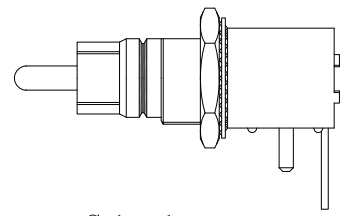

REMARK : RoHS REQUIREMENT APPLIED
(符合RoHS)

-	color ring	1	PVC	red/black/white	
-	washer	1	brass	gold	
-	nut	1	brass	gold	
-	ground	1	brass	gold	
-	contate pin	1	brass	gold	
-	contate pin	1	brass	gold	
-	pillar	2	brass	gold	
-	insulator	1	PTFE	white	
-	insulator	1	PTFE	white	
-	body	1	brass	gold	
-	body	1	brass	gold	
-	shell	1	PF	black	
NO.	Description	Unit	Materials	Finish	Drawing No.

DIMENSIONS ARE IN MILLIMETERS
UNLESS OTHRWISE PECIFIED TOLERANCES
(一般公差)
0.5-6 = ±0.2
>6-30 = ±0.4
>30-120 = ±0.6
>120-315 = ±1
>315-1000 = ±1.6
ANGLES(角度) = ±5°

CHECKED

DRAWN
Otis
DATE
2017. 08. 17

雅鈦企業有限公司
Aec Connectors Co., Ltd.