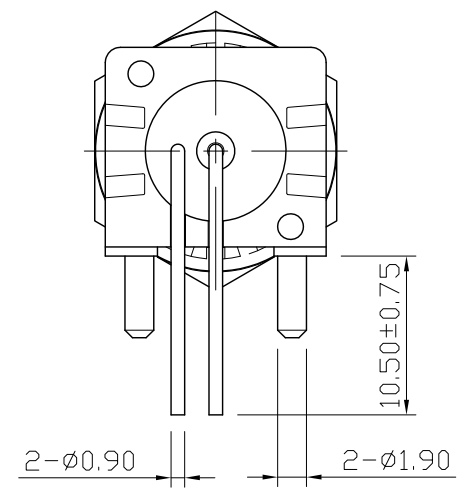

REMARK : RoHS REQUIREMENT APPLIED
(符合RoHS)

-	color ring	1	PVC	red/black/white	
-	washer	1	brass	gold	
-	nut	1	brass	gold	
-	ground	1	brass	gold	
-	contate pin	1	brass	gold	
-	contate pin	1	brass	gold	
-	pillar	2	brass	gold	
-	insulator	1	PTFE	white	
-	insulator	1	PTFE	white	
-	body	1	brass	gold	
-	body	1	brass	gold	
-	shell	1	PF	black	
NO.	Description	Unit	Materials	Finish	Drawing No.

DIMENSIONS ARE IN MILLIMETERS
UNLESS OTHRWISE PECIFIED TOLERANCES
(一般公差)
0.5-6 = ±0.2
>6-30 = ±0.4
>30-120 = ±0.6
>120-315 = ±1
>315-1000 = ±1.6
ANGLES(角度) = ±5°

CHECKED

DRAWN
Otis
DATE
2017. 08. 17

雅鈦企業有限公司
Aec Connectors Co., Ltd.

TITLE
RCA PLUG

DRAWING NO.
RP-260BKPL(PF)G-TEF-BK/RD/WE

FILE NO. DRAWINGAUDIO\RP\RP-260BKPL(PF)G-TEF-BK/RD/WE