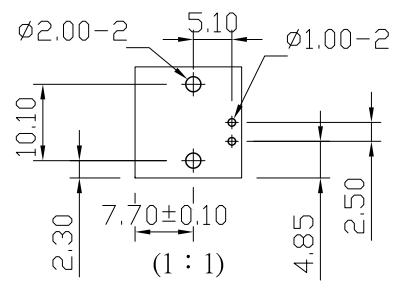

REMARK : RoHS REQUIREMENT APPLIED
(符合RoHS)

-	color ring	1	PVC	red/black/white	
-	washer	1	brass	gold	
-	nut	1	brass	gold	
-	ground	1	brass	gold	
-	contate pin	1	brass	gold	
-	contate pin	1	brass	gold	
-	pillar	2	brass	gold	
-	insulator	1	PTFE	white	
-	insulator	1	PTFE	white	
-	body	1	brass	gold	
-	body	1	brass	gold	
-	shell	1	PF	black	
NO.	Description	Unit	Materials	Finish	Drawing No.

DIMENSIONS ARE IN MILLIMETERS
UNLESS OTHRWISE PECIFIED TOLERANCES
(一般公差)
0.5-6 = ±0.2
>6-30 = ±0.4
>30-120 = ±0.6
>120-315 = ±1
>315-1000 = ±1.6
ANGLES(角度) = ±5°

CHECKED

DRAWN
Otis
DATE
2017. 08. 17

雅鈦企業有限公司
Aec Connectors Co., Ltd.