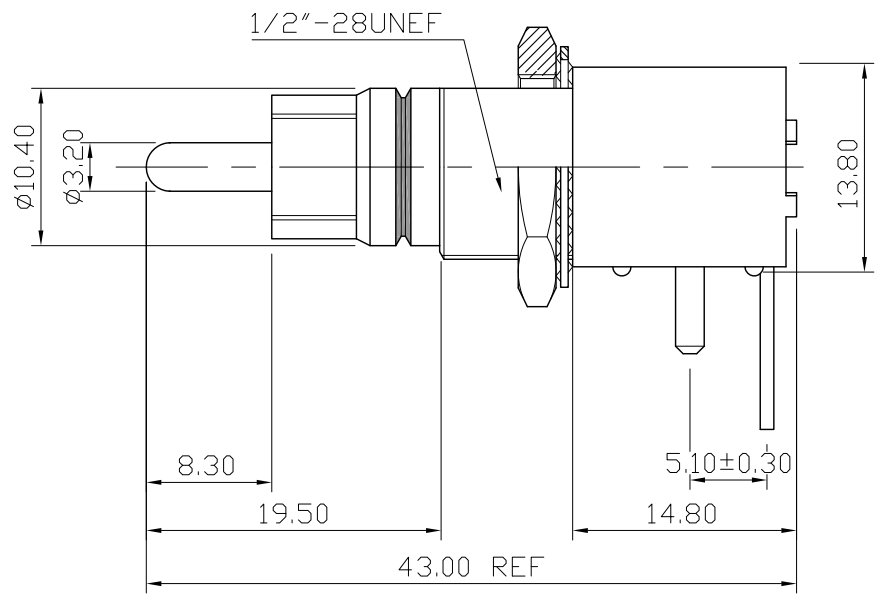

REMARK : RoHS REQUIREMENT APPLIED
(符合RoHS)

-	color ring	1	PVC	red/black/white	
-	washer	1	brass	gold	
-	nut	1	brass	gold	
-	ground	1	brass	gold	
-	contate pin	1	brass	gold	
-	contate pin	1	brass	gold	
-	pillar	2	brass	gold	
-	insulator	1	PTFE	white	
-	insulator	1	PTFE	white	
-	body	1	brass	gold	
-	body	1	brass	gold	
-	shell	1	PF	black	
NO.	Description	Unit	Materials	Finish	Drawing No.

DIMENSIONS ARE IN MILLIMETERS
UNLESS OTHRWISE PECIFIED TOLERANCES
(一般公差)
0.5-6 = ±0.2
>6-30 = ±0.4
>30-120 = ±0.6
>120-315 = ±1
>315-1000 = ±1.6
ANGLES(角度) = ±5°

CHECKED

DRAWN
Otis
DATE
2017. 08. 17

雅鈦企業有限公司
Aec Connectors Co., Ltd.