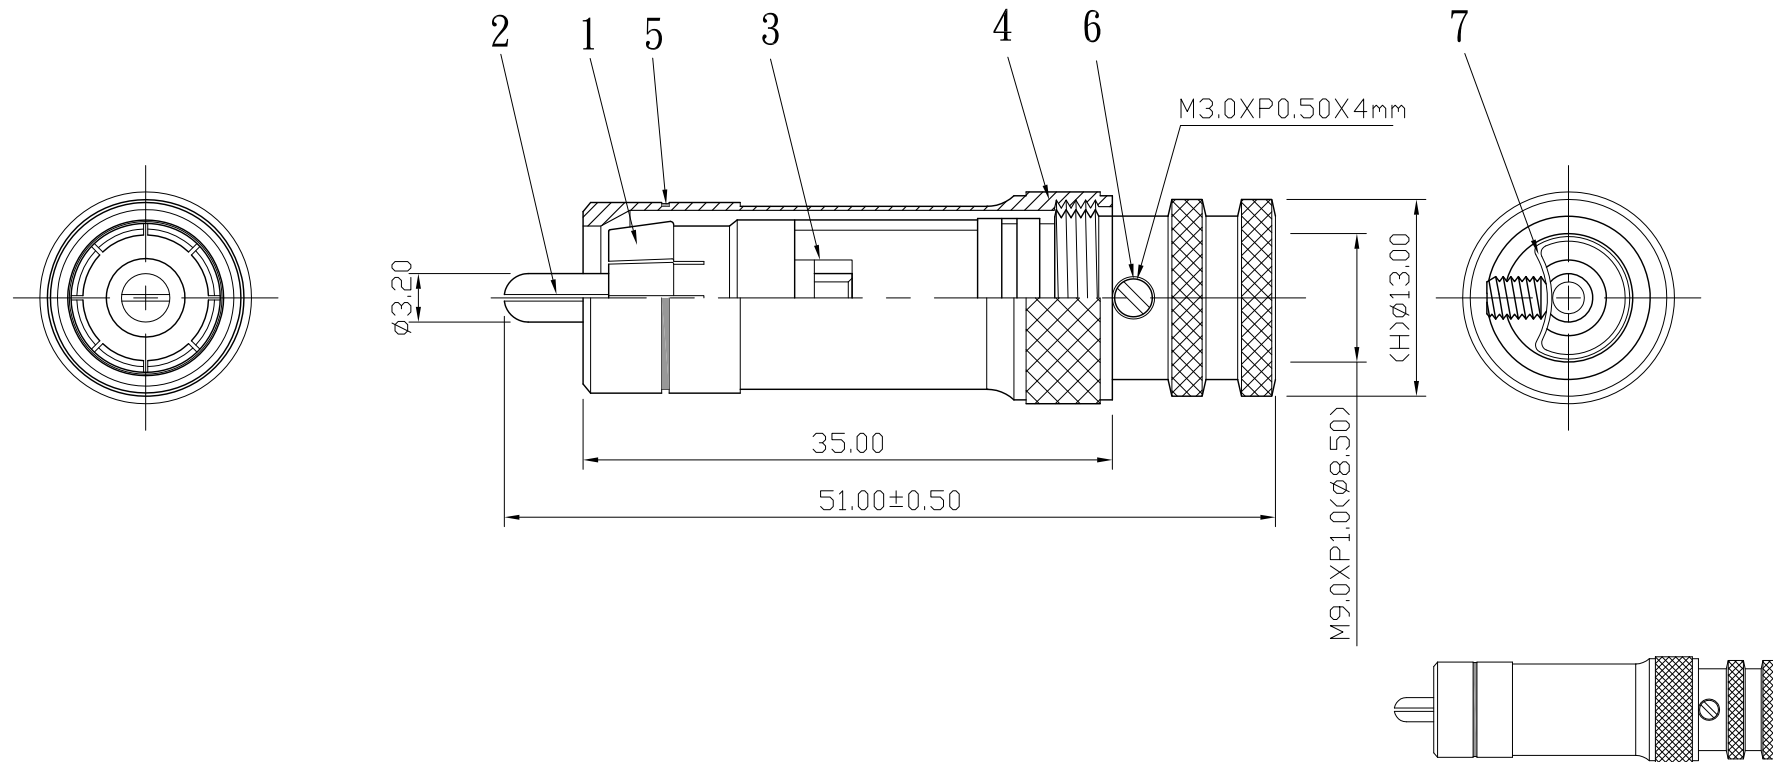

REMARK : RoHS REQUIREMENT APPLIED
(符合RoHS)

S 1 : 1

7	sleeve	1	PVC	white		DIMENSIONS ARE IN MILLIMETERS UNLESS OTHERWISE SPECIFIED TOLERANCES (一般公差) 0.5~6 = ±0.2 >6~30 = ±0.4 >30~120 = ±0.6 >120~315 = ±1 >315~1000 = ±1.6 ANGLES(角度) = ±5°	CHECKED	 雅鈦企業有限公司 Aec Connectors Co., Ltd.	
6	screw	1	brass	gold	SCREW-103G-M3XP0.5X4.0mm		DRAWN <i>Jim</i>		TITLE RCA PLUG
5	color ring	1	PVC	red/black/blue white/yellow/green					DATE 2011. 03. 08
4	shell	1	brass	stain nickel+topcoat				FILE NO. DRAWING/AUDIO/RP/RP-3055SNG+P-TEF-A-RD/BK/BE/WE/YW/GN-8.5	
3	insulator	1	teflon	white					
2	body	1	brass	gold					
1	contact pin	1	brass	gold					
NO.	Description	Unit	Materials	Finish	Drawing No.	SCALE	2 : 1	UNIT	MM