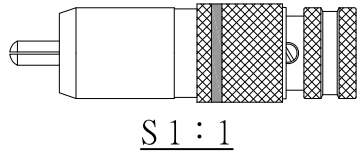

REMARK : RoHS REQUIREMENT APPLIED
(符合RoHS)

7	ferrule	1	PVC	transparent		DIMENSIONS ARE IN MILLIMETERS UNLESS OTHERWISE SPECIFIED TOLERANCES (一般公差) 0.5~6 = ±0.2 >6~30 = ±0.4 >30~120 = ±0.6 >120~315 = ±1 >315~1000 = ±1.6 ANGLES(角度) = ±5°	CHECKED DRAWN <i>Tina</i> DATE 2007. 08. 30		
6	screw	1	brass	gold	SCREW-103G-M3XP0.5X4.0mm				
5	color ring	1	PVC	red/black/blue white/yellow/green					
4	insulator	1	PTFE	white					
3	shell	1	brass	matte black coated					
2	contact pin	1	brass	gold					
1	body	1	brass	gold					
NO.	Description	Unit	Materials	Finish	Drawing No.	SCALE	2 : 1	UNIT	MM

雅鈦企業有限公司
Aec Connectors Co., Ltd.

TITLE
RCA PLUG

DRAWING NO. RP-3057MBCG-TEF-A-RD/BK/BE/WE/YW/GN-8.3

FILE NO. DRAWING\AUDIO\PRP-3057MBCG-TEF-A-RD/BK/BE/WE/YW/GN-8.3