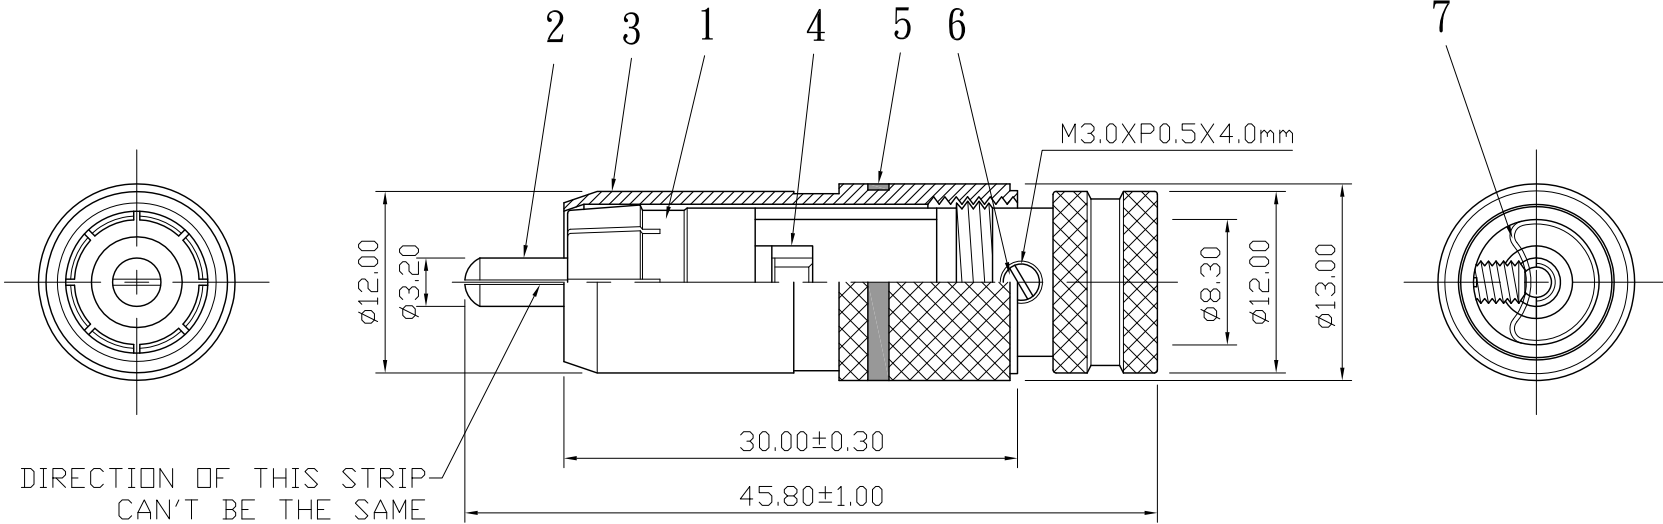

REMARK : RoHS REQUIREMENT APPLIED
(符合RoHS)

7	ferrule	1	PVC	transparent		DIMENSIONS ARE IN MILLIMETERS UNLESS OTHERWISE SPECIFIED TOLERANCES (一般公差) 0.5~6 = ±0.2 >6~30 = ±0.4 >30~120 = ±0.6 >120~315 = ±1 >315~1000 = ±1.6 ANGLES(角度) = ±5°	CHECKED DRAWN <i>Tina</i> DATE 2007. 08. 30		
6	screw	1	brass	gold	SCREW-103G-M3XP0.5X4.0mm				
5	color ring	1	PVC	red/black/blue white/yellow/green					
4	insulator	1	PTFE	white					
3	shell	1	brass	matte black coated					
2	contact pin	1	brass	gold					
1	body	1	brass	gold					
NO.	Description	Unit	Materials	Finish	Drawing No.	SCALE	2 : 1	UNIT	MM

雅鈦企業有限公司
Aec Connectors Co., Ltd.

TITLE
RCA PLUG

DRAWING NO. RP-3057MBCG-TEF-A-RD/BK/BE/WE/YW/GN-8.3

FILE NO. DRAWING\AUDIO\PRP-3057MBCG-TEF-A-RD/BK/BE/WE/YW/GN-8.3