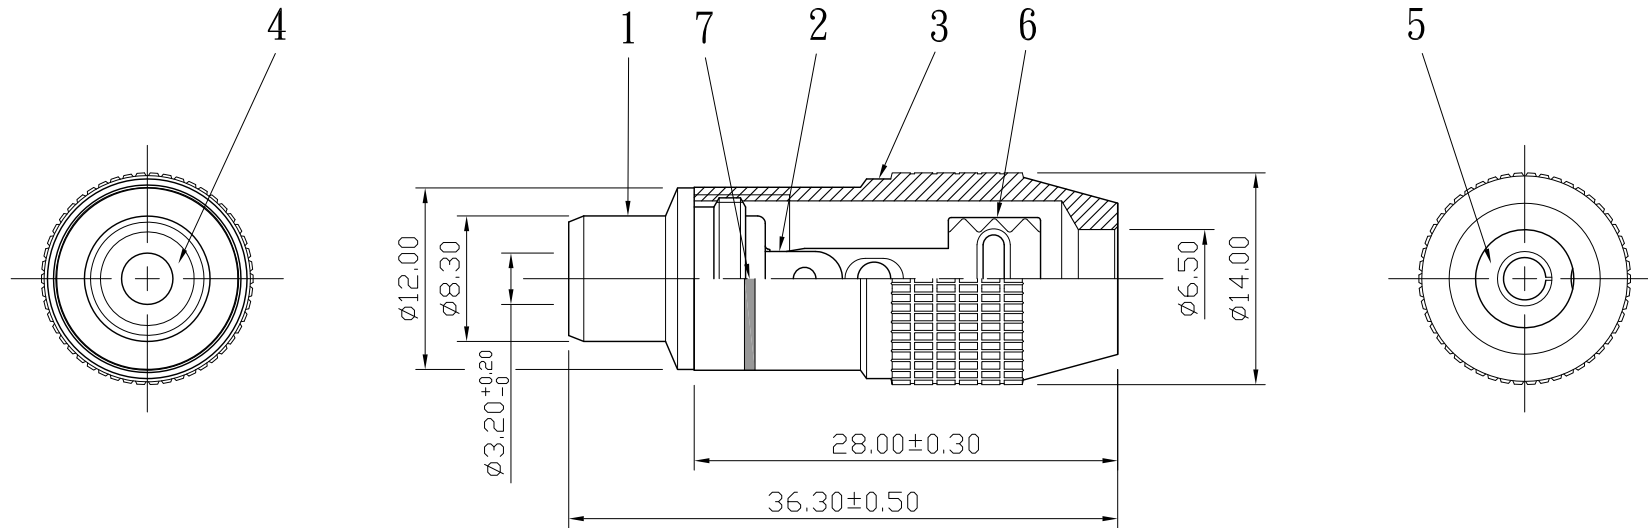

REMARK : RoHS REQUIREMENT APPLIED
(符合RoHS)

S 1 : 1

7	color ring	1	painting	red/black	DIMENSIONS ARE IN MILLIMETERS UNLESS OTHERWISE SPECIFIED TOLERANCES (一般公差) 0.5~6 = ±0.2 >6~30 = ±0.4 >30~120 = ±0.6 >120~315 = ±1 >315~1000 = ±1.6 ANGLES(角度) = ±5°	CHECKED	 雅鈦企業有限公司 Aec Connectors Co., Ltd.		
6	clip	1	brass	gold				DRAWN <i>Jim</i>	
5	insulator	1	ABS	white		DATE 2014. 04. 16			TITLE RCA JACK
4	insulator	1	bakelite	white		DRAWING NO. RJ-116GG-ABS-RD/BK-6.5			
3	shell	1	brass	gold		FILE NO. DRAWING/AUDIO/RJRJ-116GG-ABS-RD/BK-6.5			
2	contact pin	1	brass	gold					
1	body	1	brass	gold					
NO.	Description	Unit	Materials	Finish	Drawing No.	SCALE	2 : 1	UNIT	MM