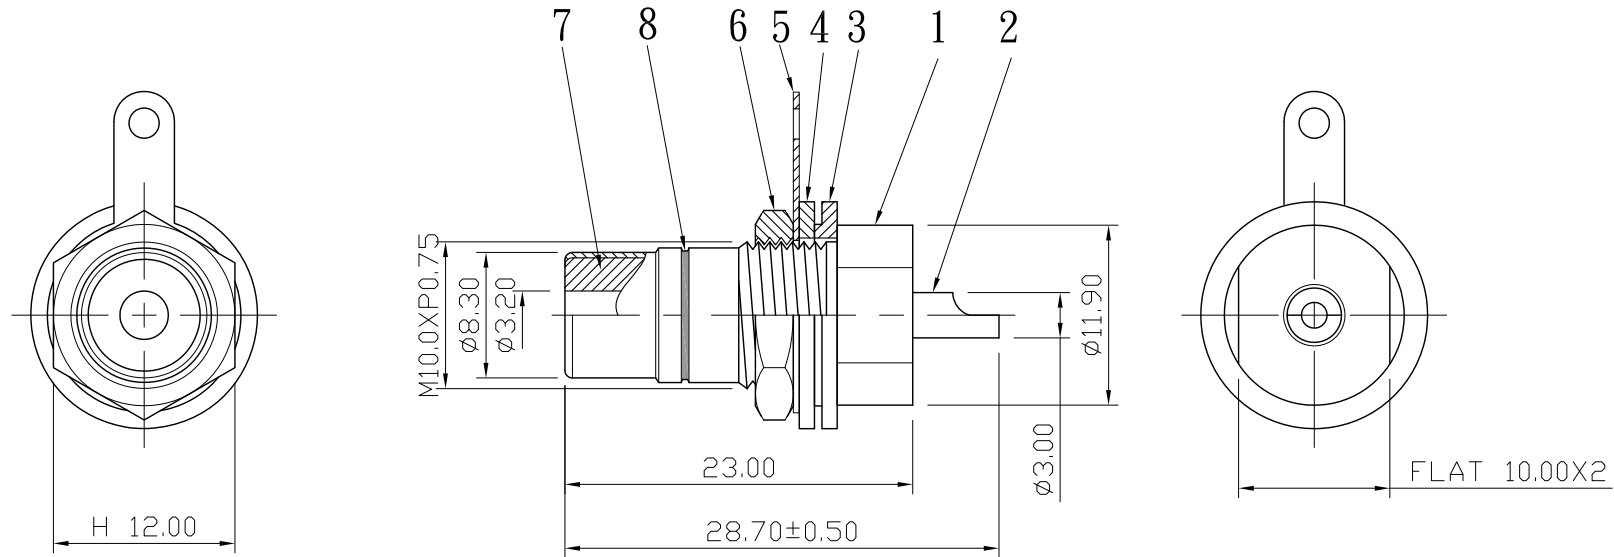

REMARK : RoHS REQUIREMENT APPLIED
(符合RoHS)

S 1 : 1

8	color ring	1	painting	red/black/blue white/yellow/green		DIMENSIONS ARE IN MILLIMETERS UNLESS OTHERWISE PECIFIED TOLERANCES (一般公差) 0.5~6 = ± 0.2 >6~30 = ± 0.4 >30~120 = ± 0.6 >120~315 = ± 1 >315~1000 = ± 1.6 ANGLES(角度) = $\pm 5^\circ$	CHECKED	 雅鈦企業有限公司 Aec Connectors Co., Ltd.	
7	insulator	1	POM	red/black/blue white/yellow/green					DRAWN Otis
6	nut	1	brass	gold			DATE 2010. 05. 24		
5	solder tad	1	bronze	gold					FILE NO. DRAWINGAUDIORJ-129FNG-POM(RD/BK/BE/WE/YW/GN)-RD/BK/BE/WE/YW/GN
4	washer	1	plastic	white					
3	washer	1	plastic	white					
2	contact pin	1	brass	gold					
1	body	1	brass	gold					
NO.	Description	Unit	Materials	Finish	Drawing No.	SCALE	2 : 1	UNIT	MM