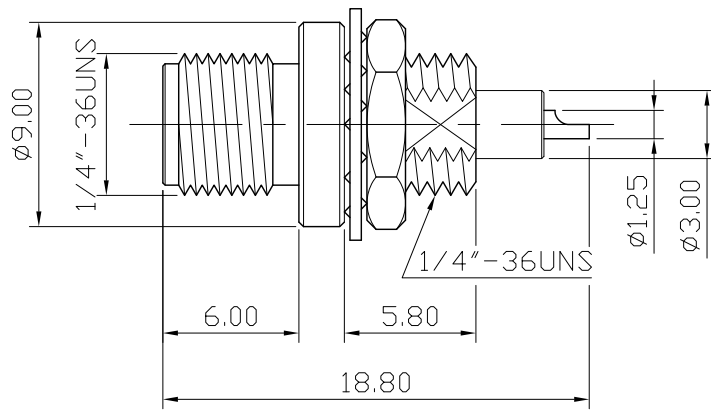

No.	DATE	DESCRIPTION	REV	REMARK : RoHS REQUIREMENT APPLIED (符合RoHS)	DATE	DRAWING NO.
△	2009. 09. 10	Original dimation FLAT 6.00	A			

S 1 : 1

-					DIMENSIONS ARE IN MILLIMETERS UNLESS OTHERWISE PECIFIED TOLERANCES (一般公差) 0.5~6 = ± 0.2 >6~30 = ± 0.4 >30~120 = ± 0.6 >120~315 = ± 1 >315~1000 = ± 1.6 ANGLES(角度) = $\pm 5^\circ$	CHECKED	 雅鈦企業有限公司 Aec Connectors Co., Ltd.		
-	nut	1	brass	gold		DRAWN		TITLE	
-	washer	1	brass	gold		<i>Jim</i>	SMA FEMALE BULKHEAD RECEIPT, 50 Ohm		
-	body	1	brass	gold		DATE	DRAWING NO.		
-	insulator	1	PTFE	white		2008. 10. 06	SA-1008GTG-SB0025A		
-	contact pin	1	beryllium copper	gold		FILE NO.	DRAWINGRFRFSAISA-1008GTG-SB0025A		
NO.	Description	Unit	Materials	Finish	Drawing No.	SCALE	3 : 1	UNIT	MM