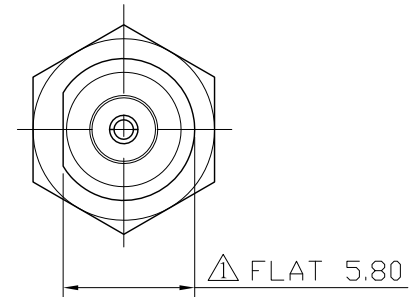

No.	DATE	DESCRIPTION	REV	REMARK : RoHS REQUIREMENT APPLIED (符合RoHS)	DATE	DRAWING NO.
△	2009. 09. 10	Original dimation FLAT 6.00	A			

S 1 : 1

-					DIMENSIONS ARE IN MILLIMETERS UNLESS OTHERWISE PECIFIED TOLERANCES (一般公差) 0.5~6 = ± 0.2 >6~30 = ± 0.4 >30~120 = ± 0.6 >120~315 = ± 1 >315~1000 = ± 1.6 ANGLES(角度) = $\pm 5^\circ$	CHECKED	 雅鈦企業有限公司 Aec Connectors Co., Ltd.		
-	nut	1	brass	gold		DRAWN		TITLE	
-	washer	1	brass	gold		<i>Jim</i>	SMA FEMALE BULKHEAD RECEIPT, 50 Ohm		
-	body	1	brass	gold		DATE	DRAWING NO.		
-	insulator	1	PTFE	white		2008. 10. 06	SA-1008GTG-SB0025A		
-	contact pin	1	beryllium copper	gold		FILE NO.	DRAWINGRFRFSAISA-1008GTG-SB0025A		
NO.	Description	Unit	Materials	Finish	Drawing No.	SCALE	3 : 1	UNIT	MM