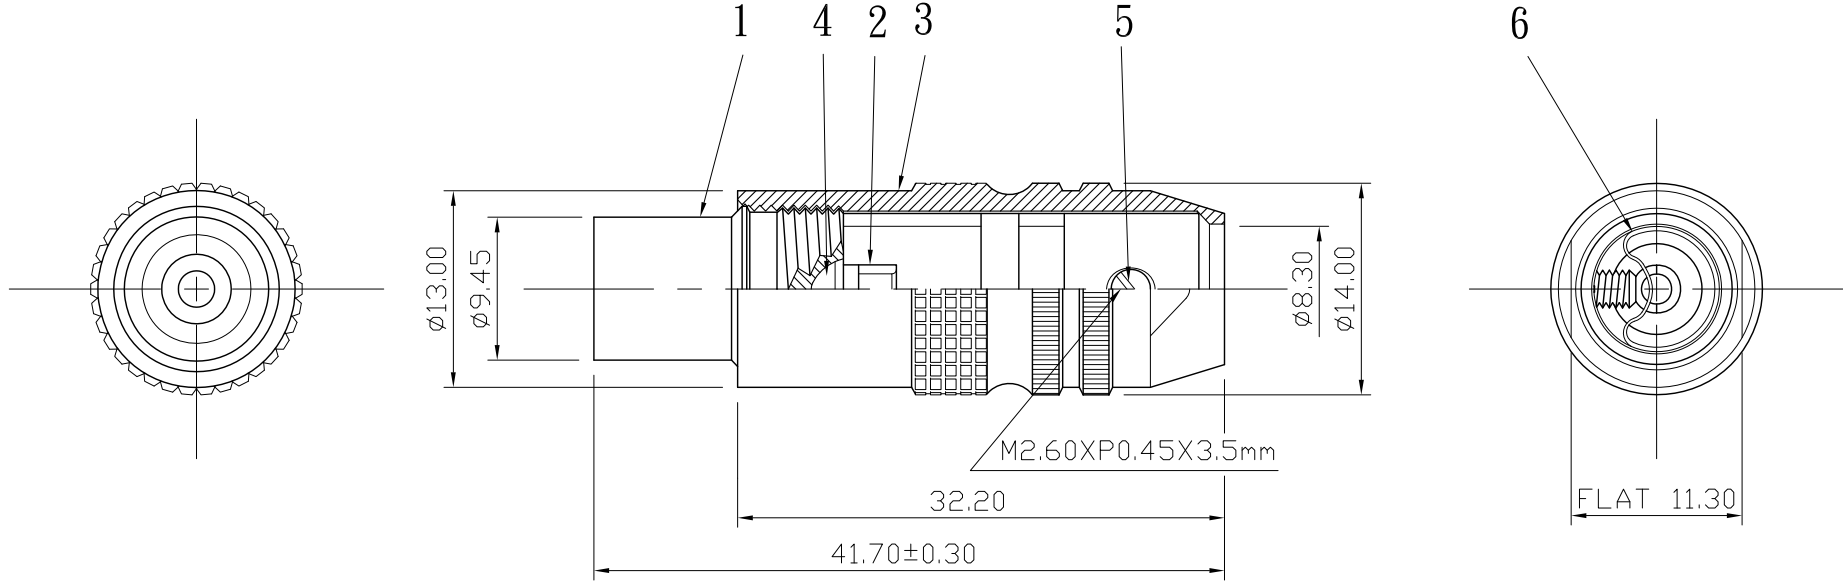

REMARK : RoHS REQUIREMENT APPLIED
(符合RoHS)

S 1 : 1

7						DIMENSIONS ARE IN MILLIMETERS UNLESS OTHERWISE SPECIFIED TOLERANCES (一般公差) 0.5~6 = ±0.2 >6~30 = ±0.4 >30~120 = ±0.6 >120~315 = ±1 >315~1000 = ±1.6 ANGLES(角度) = ±5°	CHECKED	 雅鈦企業有限公司 Aec Connectors Co., Ltd.			
6	sleeve	1	PVC	transparent			DRAWN		TITLE		
5	screw	1	brass	gold	SCREW-102G-M2.6XP0.45X3.5mm			<i>Jim</i>	TV PLUG		
4	insulator	1	PTFE	white					DRAWING NO.		
3	shell	1	brass	zinc alloy					TV-103ZAG-TEF-MALE-A-8.3		
2	contact	1	brass	gold					FILE NO. DRAWINGAUDIO\TV\TV-103ZAG-TEF-MALE-A-8.3		
1	body	1	brass	gold							
NO.	Description	Unit	Materials	Finish	Drawing No.	SCALE	2 : 1	UNIT	MM	DATE	2008. 01. 02